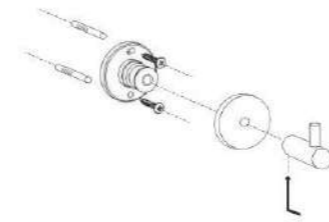

81700 series Material: 304 Stainless steel Finish: Brushed