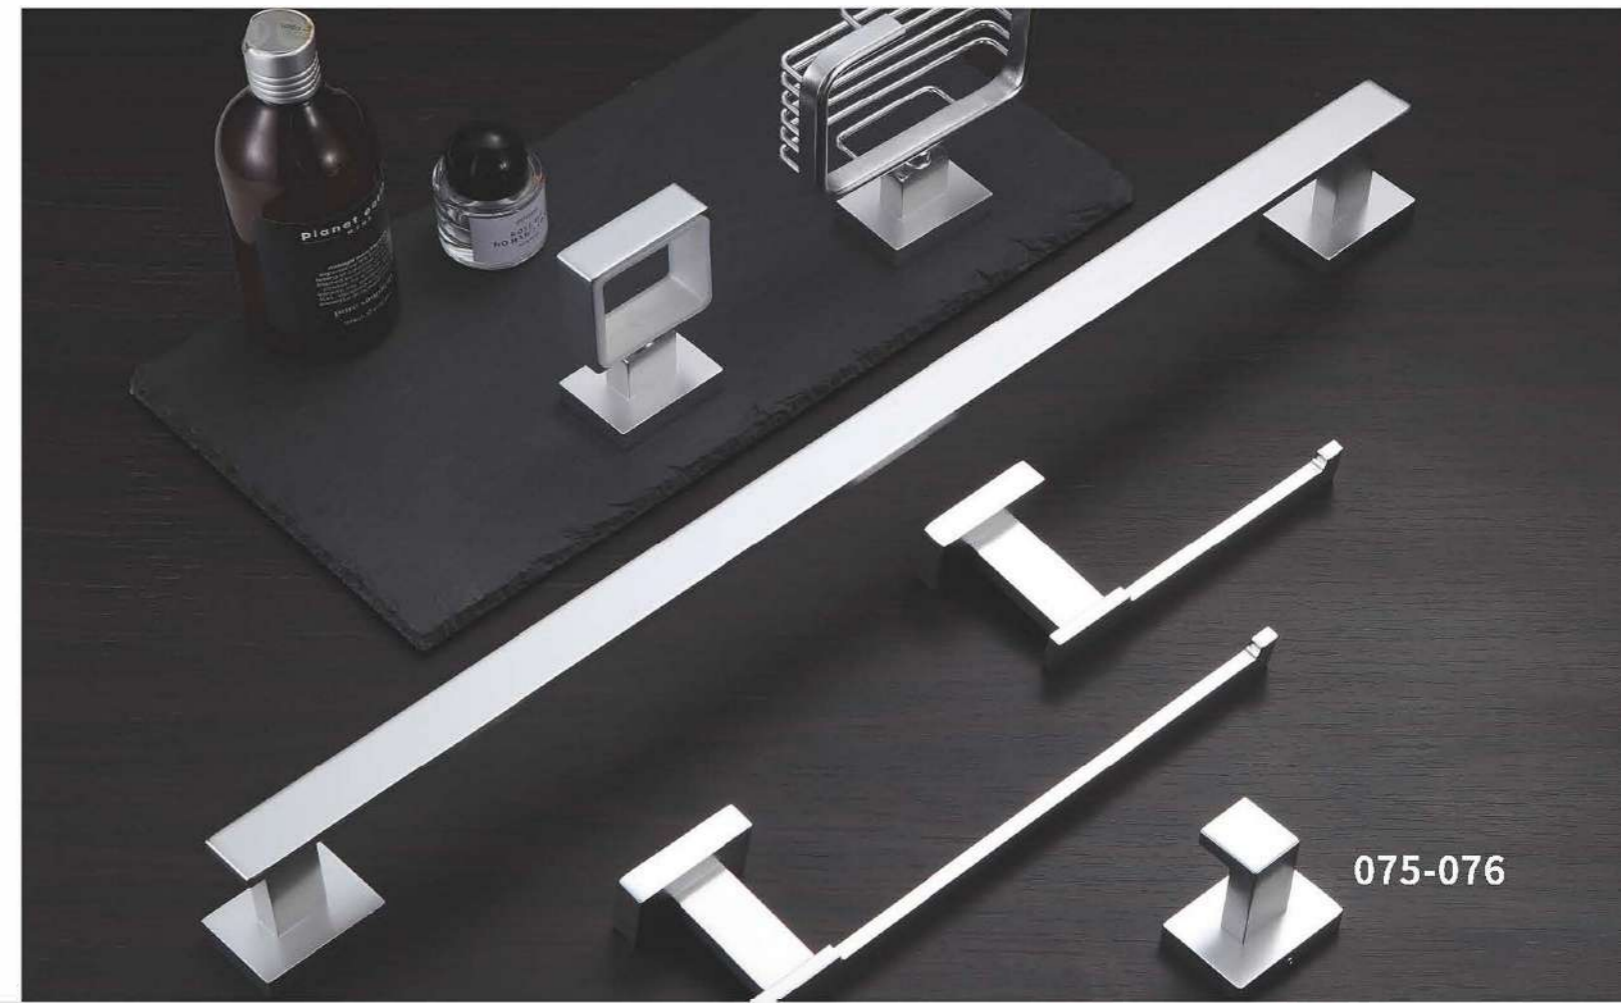

88767GM  
Paper holder

88764GM  
Tumbler holder

88765GM  
Soap basket

88770GM  
Robe hook

89000 series Material: Aluminum

89081  
Single towel bar

89071  
Towel ring

89067  
Paper holder