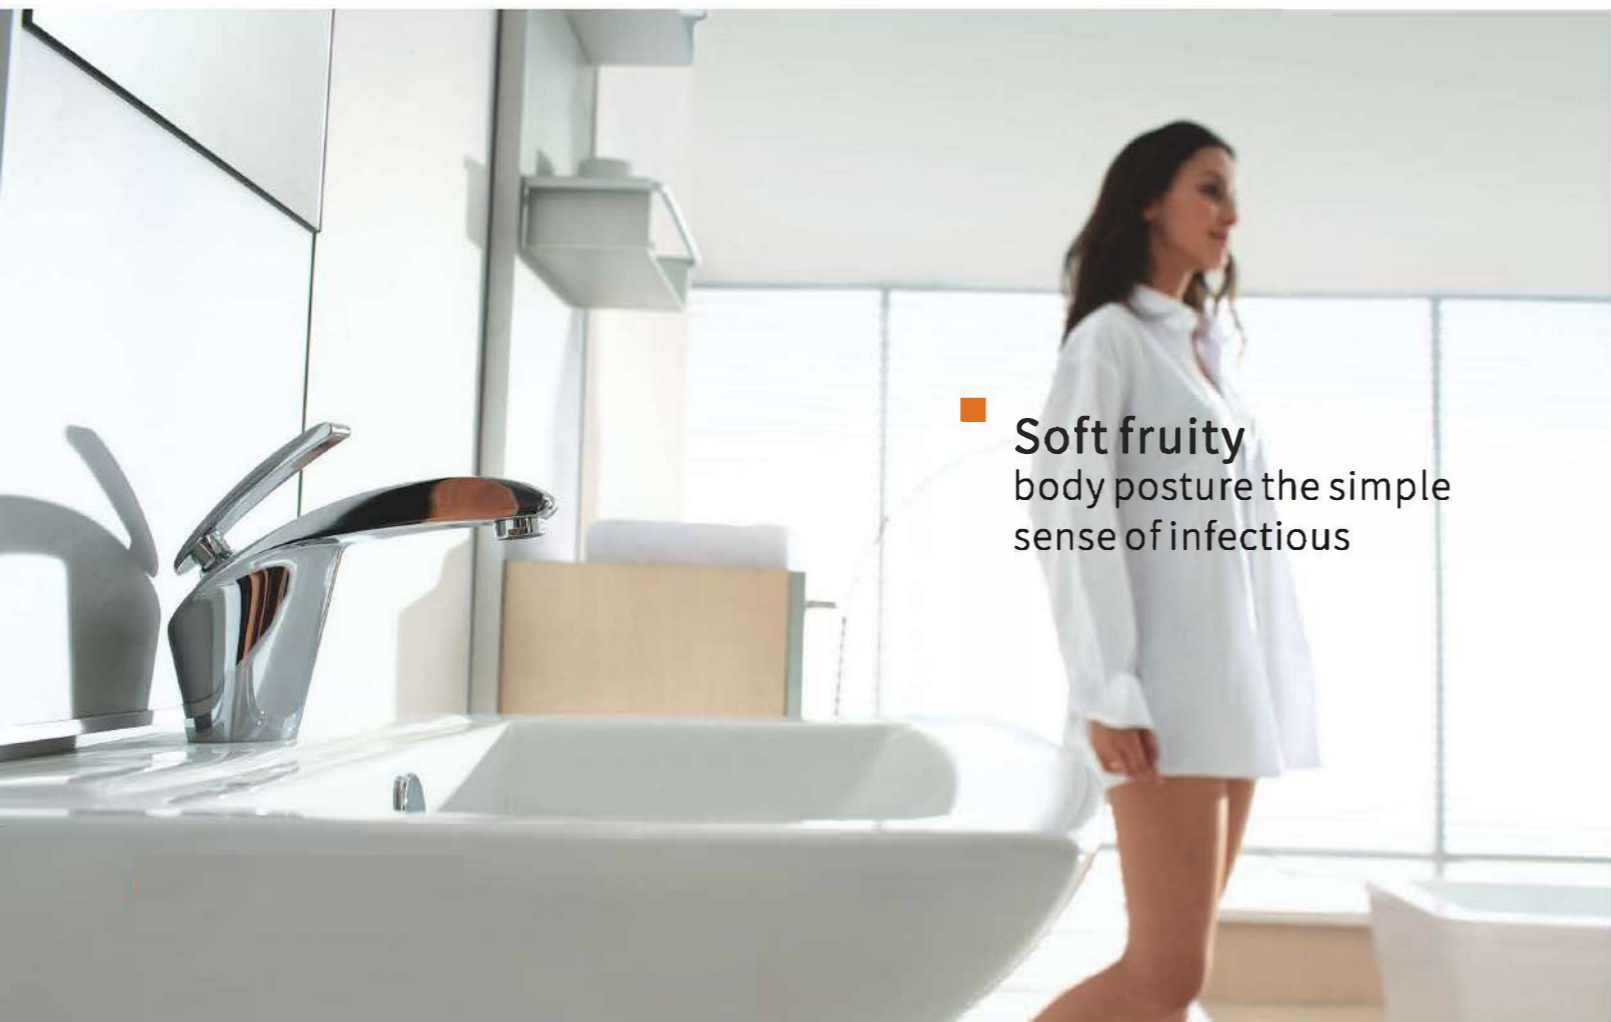

**74164GM**  
Tumbler holder

**74173GM**  
Soap dish

**74170GM**  
Robe hook

Soft fruity  
body posture the simple  
sense of infectious

**77100GM series** Material: Aluminum Finish: Gun metal

**77181GM**  
Single towel bar