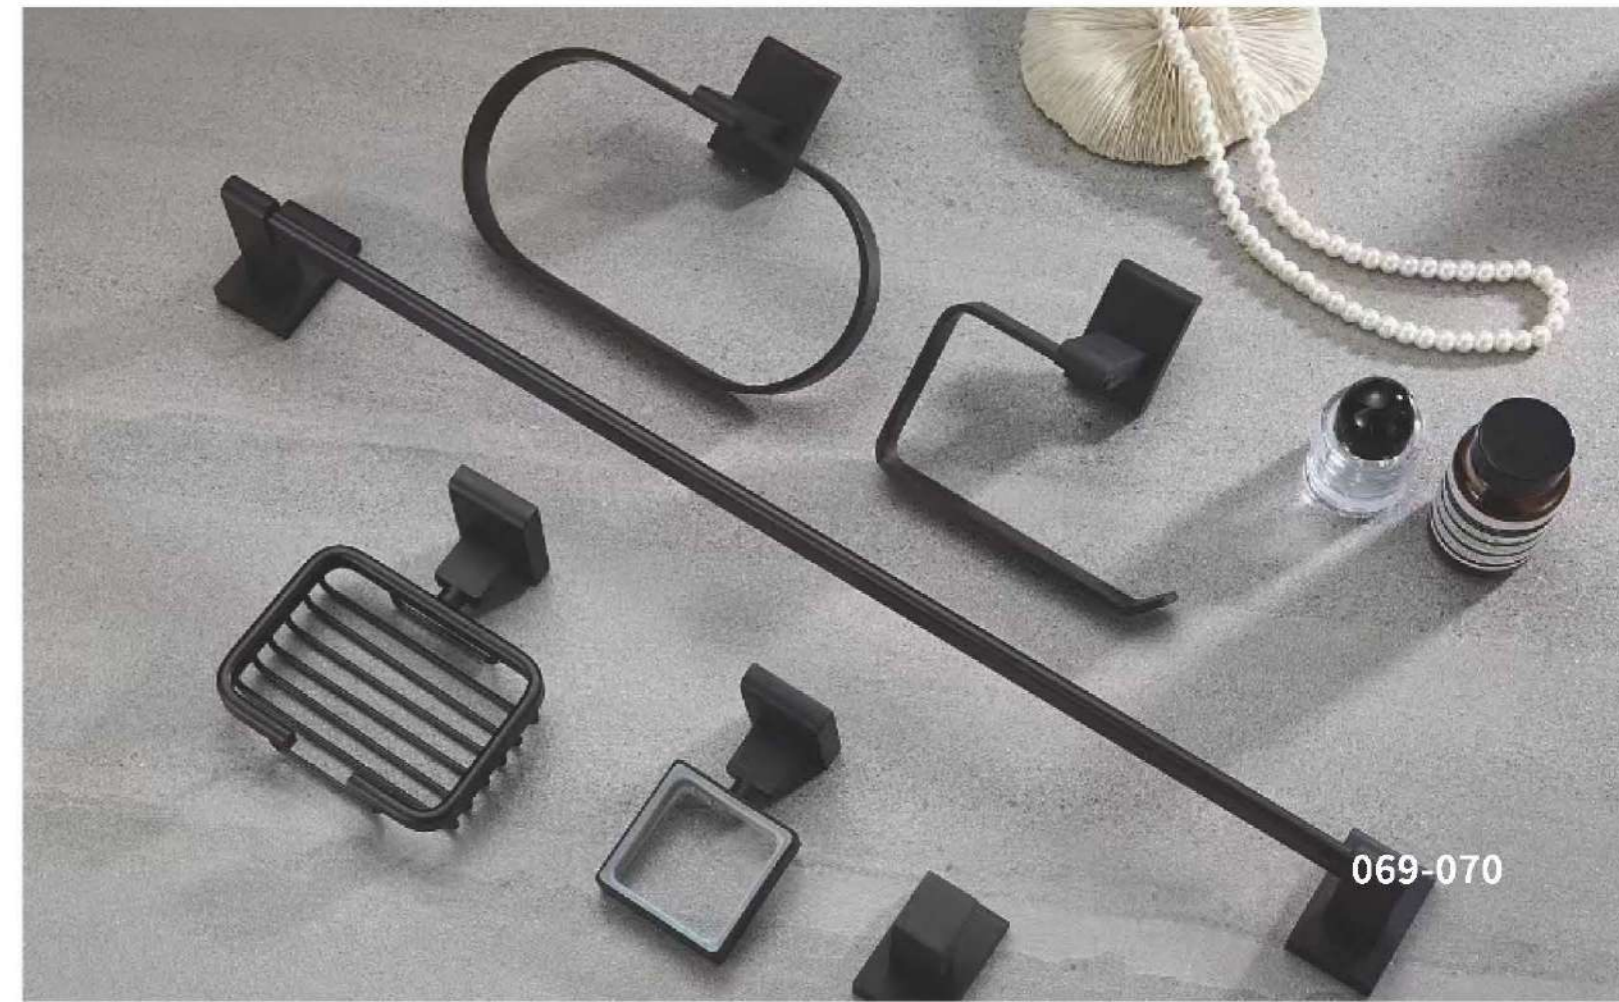

88464GM  
Tumbler holder

88473GM  
Soap dish

88465GM  
Soap basket

88470GM  
Robe hook

**88500** series Material: Aluminum

**88581**  
Single towel bar

**88571**  
Towel ring

**88567**  
Paper holder