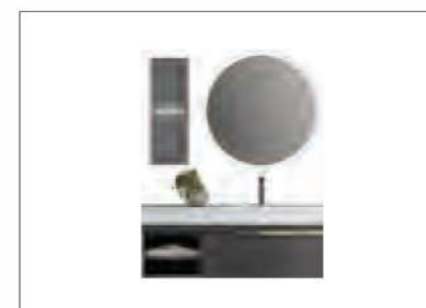

MAF-1200

- Cabinet: 1190x500x340mm
- Countertop: 1200x520x110mm
- Mirror: Φ800mm
- Side Cabinet: 250x150x700mm