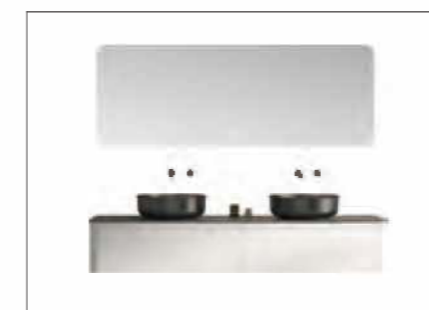

NOVI - 180

Cabinet: 1800x530x302mm
Countertop: Φ 400x150mm
Flat Top: 1800x530x6mm
Mirror: Φ 750x30mm
Cabinet: 1794x527x300mm