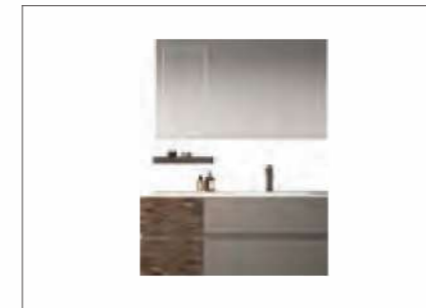

2316-120

Cabinet: 1194x495x500mm
Countertop: 1200x500x15mm
Mirror: 1200x30x700mm