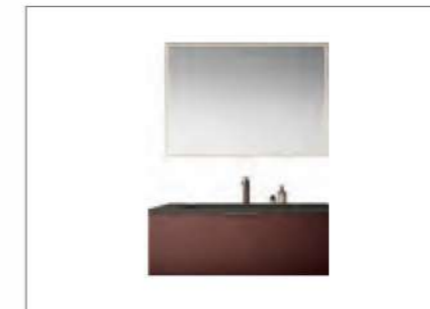

2303-100

Cabinet: 996x495x350mm
Countertop: 1000x500x20mm
Mirror: 1000x700x35mm