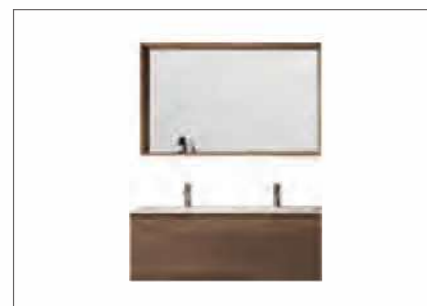

2304-120

Cabinet: 1190x455x420mm
Countertop: 1200x460x18mm
Mirror: 1200x150x750mm