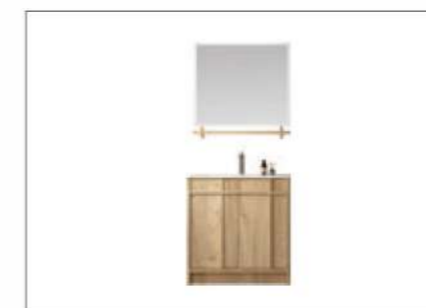

2320-80

Cabinet: 794x456x830mm
Countertop: 800x460x20mm
Mirror: 800x130x760mm