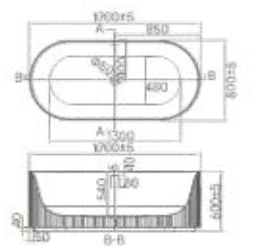

Size:1700x800x600mm

Size:1700x800x580mm

Size:1700x800x750mm

Size:1700x720x600mm

ITS CLEAR AND COMFORTABLE AESTHETIC MAKES YOU  
FEEL AT HOME IN BOTH PRIVATE AND PUBLIC AREAS.

1800x800x600mm

1700x800x600mm

1800x800x600mm

Size 1800x800x600mm  
1700x800x600mm

---

We prioritize the "comfort space" of our users. In addition to functionality, we suggest that the living space is centered on "comfort" and "beauty."

Their image to us is clear, definite, unambiguous, and therefore they are the form of beauty, the most beautiful form.

---

Size: 1800×800×600mm  
1700×800×600mm

Full of warmth walking the whole body, to remove the day's troubles and fatigue, so that the body and mind to get before the end of the satisfaction.

Size:1800×800×600mm

We have the same idea, some things are changing, and how to design in this situation.

Size: 1700×750×570mm  
1600×750×570mm  
1500×750×570mm