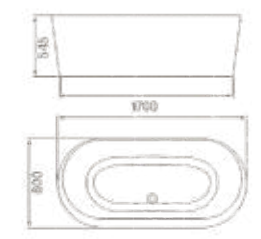

Customization and individuality, minimalist design, excellent materials, and aesthetic features of a professional kitchen.

Size: 1800×800×550mm

Size:1800×900×750mm  
1700×800×750mm

Size: 1700x800x545mm

These vibrant works blend our quality assurance, the latest sustainable design, and adaptable modern aesthetics, seamlessly integrating into any bathroom environment.

Size: 1700×800×550mm

We have the same idea, some things are changing, and how to design in this situation.

Size: 1700×750×570mm  
1600×750×570mm  
1500×750×570mm