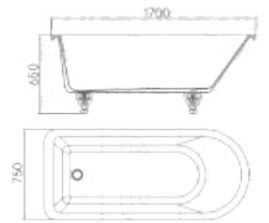

Epitome of artistic luxury.

Unexpected luxury and simple pleasure. Initiate dialogue through design, linking people, objects, space and spirit. In the ancient city of 1,000 years, create a contemporary elegant life and wonderful stories.

Art is continuous research, absorbing past experiences, adding new experiences, forms, content, themes, technologies, and media.