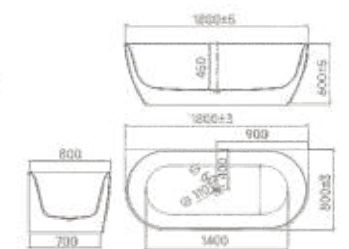

Size: 1800×800×720mm

---

We prioritize the "comfort space" of our users. In addition to functionality, we suggest that the living space is centered on "comfort" and "beauty."

Their image to us is clear, definite, unambiguous, and therefore they are the form of beauty, the most beautiful form.

Size:1800×800×600mm

Water is a  
Continuum of life.

Size:1800×800×600mm

Size:1800×800×600mm

Light and shadow make form manifest, and geometry is the great fundamental form that light is best at showing.

Size:1800×800×600mm

# Creating Space

can we make space serve you? Let us know which spaces you like so that we can use them as inspiration.

Size:1800×800×750mm

Build an all-round sense of comfort.

Size:1700×780×600mm  
1500×750×600mm

We have the same idea, some things are changing, and how to design in this situation.

Size: 1700×750×570mm  
1600×750×570mm  
1500×750×570mm