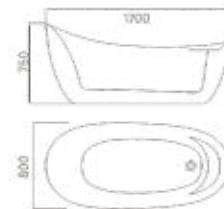

Size:1700×800×750mm