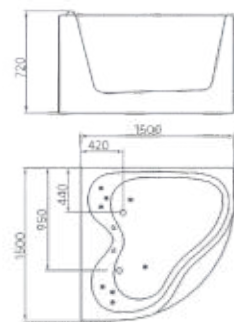

Size: 1720\*820\*580mm

**Art aesthetics and function coexist without boundaries.**

Size: 1500\*760\*530mm

Minimalism is an attitude towards life, eliminating all unnecessary items and choosing only necessary designs. Minimalism is not a form of ascetic self abuse, but a more humane, high-quality, and environmentally friendly way of life that is relaxed and enjoyable.

Size:1740\*870\*580mm

Size:1350 ×1350 ×640mm

Size:1700 ×880 ×585mm

Size:1500 ×1500 ×620mm

Size:1800 ×1240 ×680mm

Size:1500\*1500\*720mm

Size:1800 ×900 ×590mm

Size:1400 ×1400 ×600mm

Size:1700 ×780 ×650mm

Size:1500 ×1000 ×585mm

Size:1600 ×780 ×630mm

Size:1400 ×1400 ×600mm

Size:1800 ×1200 ×680mm

Size:1500 x750 x585mm

Size:1500\*760\*530mm

Size:1600\*800\*620mm

Size:1600\*800\*480mm

Size:1650\*1650\*620mm

Size:1600\*900\*720mm