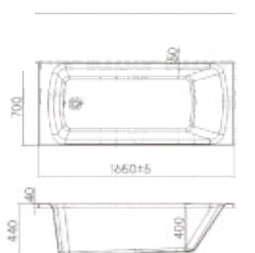

Size:1650×700×560mm