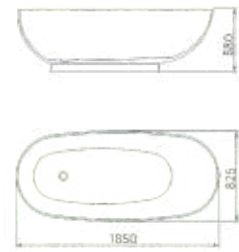

# Eternity

Pursue eternal aesthetics and the value of beauty.

Size:1695×800×580mm  
Size:1600×780×580mm

Size:1690×870×580mm  
 Size:1500×800×580mm

Size:1695×790×600mm  
 Size:1600×750×600mm  
 Size:1500×750×600mm

# Line.

The design's clean lines and graphic shapes add a haute couture touch.

Size: 1500x735x620mm

Size:1800×800×880mm

Charming faces, only for the support of elegance, in the quasi-real quasi-fantasy tease, set off the respect for the storm of beauty.

# Line.

The design's clean lines and graphic shapes add a haute couture touch.

Size: 1599x800x620mm

Style And Creativity.

**PF160-101**  
Size:1597×800×620mm

In Fashion Fields, Find Your Individuality And Help Yourself Enjoy Comfort Bath Randomly  
In Every Living Detail Of Your Life.

Size:1700×800×650mm

Size:1700×800×600mm

Size:1850×825×580 mm

Size:1635×960×610mm

Size:1800×800×880mm

Pure, peaceful, and profound  
 spatial perception  
 Integrate emotions and stay  
 connected to daily life.