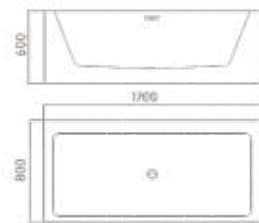

Size:1800×900×750mm  
1700×800×750mm

Size:1700x780x600mm

Breaking the original  
boundaries  
Opening a refined life  
that arises from the  
heart

Size:1700×780×580mm

**Purified World,  
Carefree Enjoyment.**

Water washes the space, and the mind, cleanliness is its instinct.

Size: 1700×780×580mm

Model: COMFORT 1700

Color: White

Size:1700×800×600mm

Size:1700×800×600mm

Size:1700×760×600mm

Size:1700×800×600mm

# Eternity

Pursue eternal aesthetics and the value of beauty.

Size:1695×800×580mm  
Size:1600×780×580mm

Size:1690×870×580mm  
 Size:1500×800×580mm

Size:1695×790×600mm  
 Size:1600×750×600mm  
 Size:1500×750×600mm