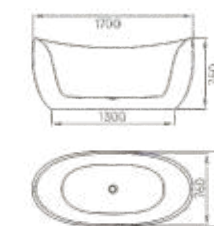

Size:1700×800×580mm

Redefine the concept of low luxury, build pure temperament aesthetics, and create model works.

Size: 1700x800x600mm

Size:1700×800×620mm

Size:1700×800×600mm

To feel comfortable, first consider your needs. Provide design insights and inspiration for how we live tomorrow in a series of futuristic devices.

Customization and individuality, minimalist design, excellent materials, and aesthetic features of a professional kitchen.

Size: 1800×800×550mm

# Stylish

Absorbing the essence of geometric design, the novel ingenuity and careful design are cleverly combined to enhance the concise visual sense of space.

Size: 1800×800×650mm  
1700×800×650mm

The calm black, warm light, dancing shadows in the space, together with delicate tables and green leaves, seem simple, but hide a clear atmosphere. Simple design language, artistic expression, to meet the eyes and mind, give the space deep immersion.

Size:1800×900×750mm  
1700×800×750mm