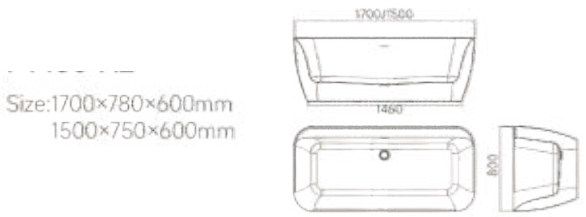

Full of warmth walk the whole body, remove the worries and fatigue of the day, so that the body and mind get the last satisfaction.