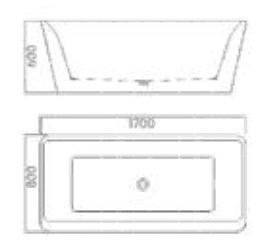

Size:1700×800×580mm

Redefine the concept of low luxury, build pure temperament aesthetics, and create model works.

Size: 1700x800x600mm

Size:1700×800×620mm

Size:1700×800×600mm

To feel comfortable, first consider your needs. Provide design insights and inspiration for how we live tomorrow in a series of futuristic devices.

Customization and individuality, minimalist design, excellent materials, and aesthetic features of a professional kitchen.

Size: 1800×800×550mm

Size:1800×900×750mm  
1700×800×750mm

We have the same idea, some things are changing, and how to design in this situation.

Size: 1700×750×570mm  
1600×750×570mm  
1500×750×570mm