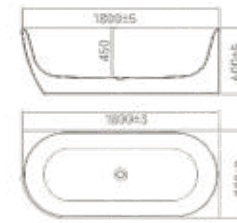

Size: 1800×800×720mm

---

We prioritize the "comfort space" of our users. In addition to functionality, we suggest that the living space is centered on "comfort" and "beauty."

Their image to us is clear, definite, unambiguous, and therefore they are the form of beauty, the most beautiful form.

Size:1800×800×600mm

Water is a  
Continuum of life.

Size:1800×800×600mm

Size:1800×800×600mm

Light and shadow make form manifest, and geometry is the great fundamental form that light is best at showing.

Size:1800×800×600mm

# Creating Space

can we make space serve you? Let us know which spaces you like so that we can use them as inspiration.

Size:1800×800×750mm

Build an all-round sense of comfort.

Size:1700×780×600mm  
1500×750×600mm

We have the same idea, some things are changing, and how to design in this situation.

Size: 1700×750×570mm  
1600×750×570mm  
1500×750×570mm