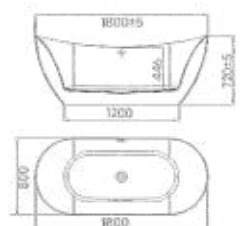

Size:1700x800x600mm

Size:1700x800x580mm

Size:1700x800x750mm

Size:1700x720x600mm

ITS CLEAR AND COMFORTABLE AESTHETIC MAKES YOU  
FEEL AT HOME IN BOTH PRIVATE AND PUBLIC AREAS.

1800x800x600mm

1700x800x600mm

1800x800x600mm

---

Size: 1800×800×600mm  
1700×800×600mm

Full of warmth walking the whole body, to remove the day's troubles and fatigue, so that the body and mind to get before the end of the satisfaction.

Size:1800×800×600mm

Size:1800×800×600mm

Light and shadow make form manifest, and geometry is the great fundamental form that light is best at showing.

Size:1800×800×600mm

Architecture is a magical, appropriate, and wonderful performance of effortlessly handled volumes in light, and our eyes are made to see various forms in light.

Size: 1800×800×720mm

---

We prioritize the "comfort space" of our users. In addition to functionality, we suggest that the living space is centered on "comfort" and "beauty."

Their image to us is clear, definite, unambiguous, and therefore they are the form of beauty, the most beautiful form.