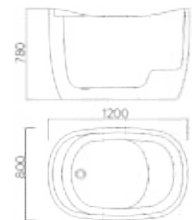

# Eternity

Pursue eternal aesthetics and the value of beauty.

Size:1695×800×580mm  
Size:1600×780×580mm

Size:1690×870×580mm  
 Size:1500×800×580mm

Size:1695×790×600mm  
 Size:1600×750×600mm  
 Size:1500×750×600mm

Size: 1300×730×700mm

# sense of space

There is a certain sense of space and the use of architectural forms expands the emotional appeal of the bathroom users.

Size: 1524x813x520mm (60"x32")  
Size: 1524x915x520mm (60"x36")

Size:1200×800×780mm

Size:1500×750×450mm

Size:1800×900×600mm  
1700×800×600mm

Size:1700×700×420mm  
1500×700×420mm

Size:1750×800×600 mm

Size:1700×720×380mm  
1700×750×450mm  
1800×750×380mm

Size:1700×800×600 mm