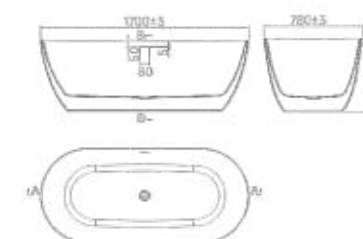

We have the same idea, some things are changing, and how to design in this situation.

Size: 1700×750×570mm  
1600×750×570mm  
1500×750×570mm

# Shape Creation

With its unique and attractive shape, extremely expressive...

Size: 1700x800x600mm

A superior and bathroom,  
in addition to taste, but  
also to clean, environmental  
protection.

The stunning landmarks in the beautiful natural environment offer infinite possibilities for human progress.

Size:1700x780x600mm

Breaking the original  
boundaries  
Opening a refined life  
that arises from the  
heart

Size:1700×780×580mm

**Purified World,  
Carefree Enjoyment.**

Water washes the space, and the mind, cleanliness is its instinct.

# Eternity

Pursue eternal aesthetics and the value of beauty.

Size:1695×800×580mm  
Size:1600×780×580mm

Size:1690×870×580mm  
 Size:1500×800×580mm

Size:1695×790×600mm  
 Size:1600×750×600mm  
 Size:1500×750×600mm