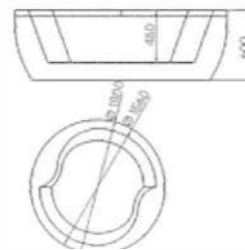

Size: 1800*1800*600mm