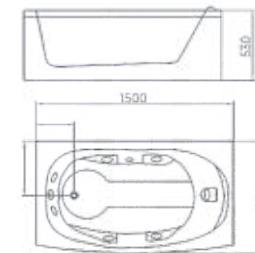

# Line.

The design's clean lines and graphic shapes add a haute couture touch.

Size: 1599x800x620mm

Style And Creativity.

**PF160-101**  
Size:1597×800×620mm

In Fashion Fields, Find Your Individuality And Help Yourself Enjoy Comfort Bath Randomly  
In Every Living Detail Of Your Life.

Size:1740\*870\*580mm

Size:1350 ×1350 ×640mm

Size:1700 ×880 ×585mm

Size:1500 ×1500 ×620mm

Size:1800 ×1240 ×680mm

Size:1500\*1500\*720mm

Size:1800 ×900 ×590mm

Size:1400 ×1400 ×600mm

Size:1700 ×780 ×650mm

Size:1500 ×1000 ×585mm

Size:1600 ×780 ×630mm

Size:1400 ×1400 ×600mm

Size:1800 ×1200 ×680mm

Size:1500 x750 x585mm

Size:1500\*760\*530mm

Size:1600\*800\*620mm

Size:1600\*800\*480mm

Size:1650\*1650\*620mm

Size:1600\*900\*720mm