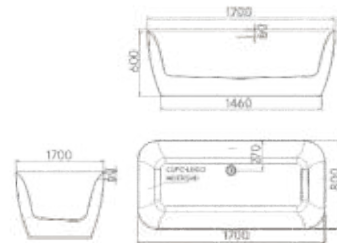

Size:1700×800×600mm
1500×800×600mm