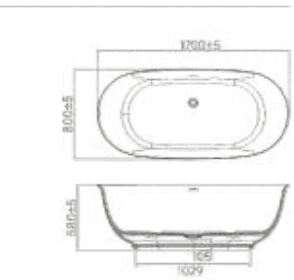

Size:1600×780×650mm

Size: 1300×730×700mm

Size:1500×750×450mm

Size:1800×900×600mm  
1700×800×600mm

Size:1700×700×420mm  
1500×700×420mm

Size:1750×800×600 mm

Size:1700×720×380mm  
1700×750×450mm  
1800×750×380mm

Size:1700×800×600 mm

# Healthy Oasis.

The design is like sea level, evoking the movement of water, waves, oceans and natural elements.

Size:1700×800×580mm

Size:1700X800X600mm