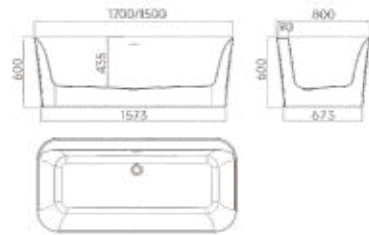

Size: 1800×800×720mm

---

We prioritize the "comfort space" of our users. In addition to functionality, we suggest that the living space is centered on "comfort" and "beauty."

Their image to us is clear, definite, unambiguous, and therefore they are the form of beauty, the most beautiful form.

Size:1800×800×600mm

Water is a  
Continuum of life.

Size:1800×800×600mm

Size:1800×800×600mm

Light and shadow make form manifest, and geometry is the great fundamental form that light is best at showing.

Size:1800×800×600mm

# Creating Space

can we make space serve you? Let us know which spaces you like so that we can use them as inspiration.

Size:1800×800×750mm

Build an all-round sense of comfort.

Size:1700×780×600mm  
1500×750×600mm

We have the same idea, some things are changing, and how to design in this situation.

Size: 1700×750×570mm  
1600×750×570mm  
1500×750×570mm