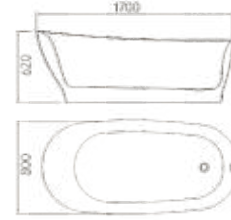

Size:1700×800×580mm

Redefine the concept of low luxury, build pure temperament aesthetics, and create model works.

Size: 1700x800x600mm

Size:1700×800×620mm

Size:1700×800×600mm

To feel comfortable, first consider your needs. Provide design insights and inspiration for how we live tomorrow in a series of futuristic devices.

Customization and individuality, minimalist design, excellent materials, and aesthetic features of a professional kitchen.

Size: 1800×800×550mm

We have the same idea, some things are changing, and how to design in this situation.

Size: 1700×750×570mm  
1600×750×570mm  
1500×750×570mm