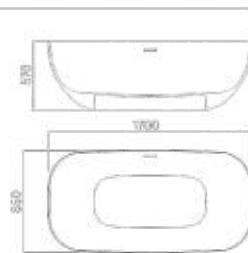

Charming faces, only for the support of elegance, in the quasi-real quasi-fantasy tease, set off the respect for the storm of beauty.

Size:1700×850×570mm