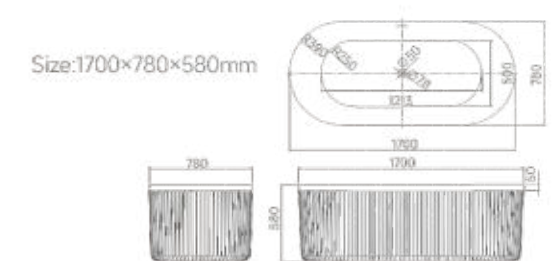

Life. Return to nature, the vitality of growth.