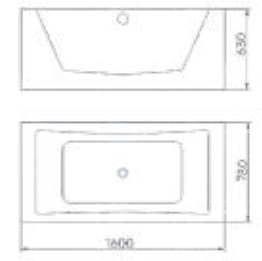

# Line.

The design's clean lines and graphic shapes add a haute couture touch.

Size: 1599x800x620mm

Style And Creativity.

**PF160-101**  
Size:1597×800×620mm

In Fashion Fields, Find Your Individuality And Help Yourself Enjoy Comfort Bath Randomly  
In Every Living Detail Of Your Life.

Size:1740\*870\*580mm

Size:1350 ×1350 ×640mm

Size:1700 ×880 ×585mm

Size:1500 ×1500 ×620mm

Size:1800 ×1240 ×680mm

Size:1500\*1500\*720mm

Size:1800 ×900 ×590mm

Size:1400 ×1400 ×600mm

Size:1700 ×780 ×650mm

Size:1500 ×1000 ×585mm

Size:1600 ×780 ×630mm

Size:1400 ×1400 ×600mm

Size:1800 ×1200 ×680mm

Size:1500 x750 x585mm

Size:1500\*760\*530mm

Size:1600\*800\*620mm

Size:1600\*800\*480mm

Size:1650\*1650\*620mm

Size:1600\*900\*720mm