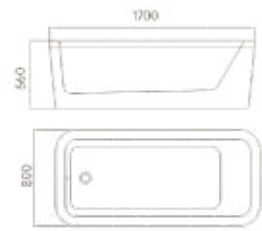

Size:1800×900×750mm  
1700×800×750mm

We have the same idea, some things are changing, and how to design in this situation.

Size: 1700×750×570mm  
1600×750×570mm  
1500×750×570mm

# Eternity

Pursue eternal aesthetics and the value of beauty.

Size:1695×800×580mm  
Size:1600×780×580mm

Size:1690×870×580mm  
 Size:1500×800×580mm

Size:1695×790×600mm  
 Size:1600×750×600mm  
 Size:1500×750×600mm

Size:1700×800×600mm

Size:1700×800×620mm

Size:1700×780×600mm

Sometimes, excellent design may be too cutting-edge to meet the requirements of current manufacturing technology. My suggestion is - don't worry! Maintain flexibility and creativity!