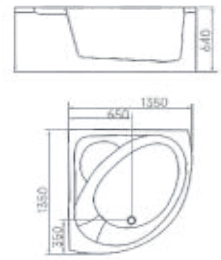

Size: 1720\*820\*580mm

**Art aesthetics and function coexist without boundaries.**

Size: 1500\*760\*530mm

Minimalism is an attitude towards life, eliminating all unnecessary items and choosing only necessary designs. Minimalism is not a form of ascetic self abuse, but a more humane, high-quality, and environmentally friendly way of life that is relaxed and enjoyable.

Size: 1500\*780\*720mm

Art is continuous research, absorbing past experiences, adding new experiences, forms, content, themes, technologies, and media.

Size:1650\*880\*650mm

Size:1740\*870\*580mm

Size:1350 ×1350 ×640mm

Size:1700 ×880 ×585mm

Size:1500 ×1500 ×620mm

Size:1800 ×1240 ×680mm

Size:1500\*1500\*720mm

Size:1800 ×900 ×590mm

Size:1400 ×1400 ×600mm

Size:1700 ×780 ×650mm

Size:1500 ×1000 ×585mm

Size:1600 ×780 ×630mm

Size:1400 ×1400 ×600mm

Size:1800 ×1200 ×680mm

Size:1500 x750 x585mm

Size:1500\*760\*530mm

Size:1600\*800\*620mm