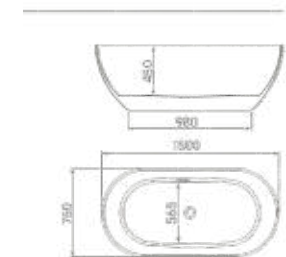

Size:1500×750×560mm