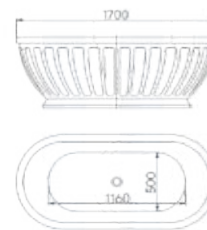

# Eternity

Pursue eternal aesthetics and the value of beauty.

Size:1695×800×580mm  
Size:1600×780×580mm

Size:1690×870×580mm  
 Size:1500×800×580mm

Size:1695×790×600mm  
 Size:1600×750×600mm  
 Size:1500×750×600mm

# sense of space

There is a certain sense of space and the use of architectural forms expands the emotional appeal of the bathroom users.

Size: 1524x813x520mm (60"x32")  
Size: 1524x915x520mm (60"x36")

Size:1200×800×780mm

Size:1500×750×450mm

Size:1800×900×600mm  
1700×800×600mm

Size:1700×700×420mm  
1500×700×420mm

Size:1750×800×600 mm

Size:1700×720×380mm  
1700×750×450mm  
1800×750×380mm

Size:1700×800×600 mm

# Healthy Oasis.

The design is like sea level, evoking the movement of water, waves, oceans and natural elements.

Size:1700×800×580mm

Size:1700X800X600mm