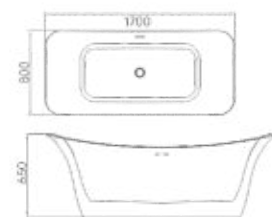

Size:1700×800×580mm

Redefine the concept of low luxury, build pure temperament aesthetics, and create model works.

Size: 1700x800x600mm

Size:1700×800×620mm

Size:1700×800×600mm

To feel comfortable, first consider your needs. Provide design insights and inspiration for how we live tomorrow in a series of futuristic devices.

Customization and individuality, minimalist design, excellent materials, and aesthetic features of a professional kitchen.

Size: 1800×800×550mm

# Stylish

Absorbing the essence of geometric design, the novel ingenuity and careful design are cleverly combined to enhance the concise visual sense of space.

Size: 1800×800×650mm  
1700×800×650mm

The calm black, warm light, dancing shadows in the space, together with delicate tables and green leaves, seem simple, but hide a clear atmosphere. Simple design language, artistic expression, to meet the eyes and mind, give the space deep immersion.

Size:1800×900×750mm  
1700×800×750mm