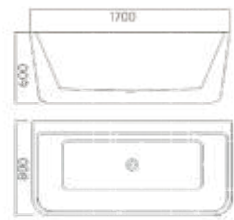

Size:1700×800×580mm

Redefine the concept of low luxury, build pure temperament aesthetics, and create model works.

Size: 1700x800x600mm

Size:1700×800×620mm

Size:1700×800×600mm

To feel comfortable, first consider your needs. Provide design insights and inspiration for how we live tomorrow in a series of futuristic devices.

Customization and individuality, minimalist design, excellent materials, and aesthetic features of a professional kitchen.

Size: 1800×800×550mm

Size:1800×900×750mm  
1700×800×750mm

We have the same idea, some things are changing, and how to design in this situation.

Size: 1700×750×570mm  
1600×750×570mm  
1500×750×570mm