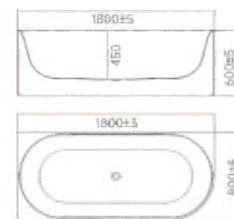

Size:1700x800x600mm

Size:1700x800x580mm

Size:1700x800x750mm

Size:1700x720x600mm

ITS CLEAR AND COMFORTABLE AESTHETIC MAKES YOU  
FEEL AT HOME IN BOTH PRIVATE AND PUBLIC AREAS.

1800x800x600mm

1700x800x600mm

1800x800x600mm

Size 1800x800x600mm  
1700x800x600mm

---

We prioritize the "comfort space" of our users. In addition to functionality, we suggest that the living space is centered on "comfort" and "beauty."

Their image to us is clear, definite, unambiguous, and therefore they are the form of beauty, the most beautiful form.

---

Size: 1800×800×600mm  
1700×800×600mm

Full of warmth walking the whole body, to remove the day's troubles and fatigue, so that the body and mind to get before the end of the satisfaction.

Size:1800×800×600mm

Size:1800×800×600mm

Light and shadow make form manifest, and geometry is the great fundamental form that light is best at showing.

Size:1800×800×600mm

Architecture is a magical, appropriate, and wonderful performance of effortlessly handled volumes in light, and our eyes are made to see various forms in light.