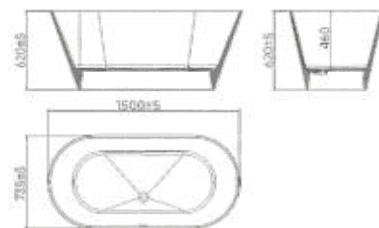

Size:1600×780×650mm

Size:1500×750×450mm

Size:1800×900×600mm  
1700×800×600mm

Size:1700×700×420mm  
1500×700×420mm

Size:1750×800×600 mm

Size:1700×720×380mm  
1700×750×450mm  
1800×750×380mm

Size:1700×800×600 mm

Size:1600×720×560mm

Deep sea blue Chinese red turq Amber orange Almond tea Starry sky black Amber yellow

Size: 1700×780×580mm

# Line.

The design's clean lines and graphic shapes add a haute couture touch.

Size: 1500x735x620mm

Size:1800×800×880mm

Charming faces, only for the support of elegance, in the quasi-real quasi-fantasy tease, set off the respect for the storm of beauty.