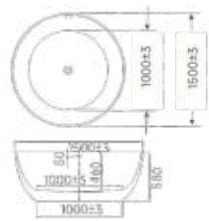

Round

Art, and Light It makes the bathroom space unique and transforms soaking into a truly healthy and relaxing sensory experience that is indispensable.

Size:1500×1500×580mm
Size:1500×1500×600mm