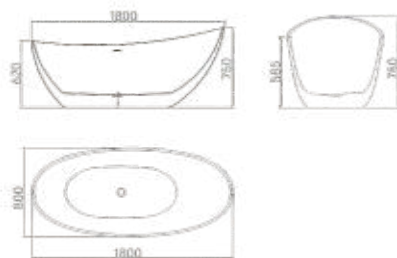

Size: 1800×800×720mm

---

We prioritize the "comfort space" of our users. In addition to functionality, we suggest that the living space is centered on "comfort" and "beauty."

Their image to us is clear, definite, unambiguous, and therefore they are the form of beauty, the most beautiful form.

Size:1800×800×600mm

Water is a  
Continuum of life.

Size:1800×800×600mm

Size:1800×800×600mm

Light and shadow make form manifest, and geometry is the great fundamental form that light is best at showing.

Size:1800×800×600mm

# Creating Space

can we make space serve you? Let us know which spaces you like so that we can use them as inspiration.

Size:1800×800×750mm

Build an all-round sense of comfort.

Size:1700×780×600mm  
1500×750×600mm

We have the same idea, some things are changing, and how to design in this situation.

Size: 1700×750×570mm  
1600×750×570mm  
1500×750×570mm