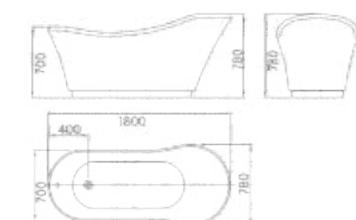

Size:1800×800×780mm