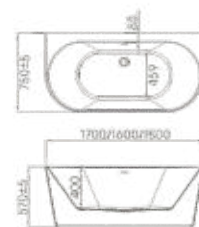

Size:1524×762×547mm

# Round

Art, and Light It makes the bathroom space unique and transforms soaking into a truly healthy and relaxing sensory experience that is indispensable.

Size:1500×1500×580mm  
 Size:1500×1500×600mm

Created a relaxing space, defined by design, materials, and performance, with a unique and unique style and experience.

Size: 1700×750×580mm  
1600×750×580mm  
1500×750×580mm  
1400×750×580mm

Charm is a collection of innovative, elegant, lightweight, and surround designs, in which geometric shapes created through various tensions naturally fit the body, providing incredible comfort.

We have the same idea, some things are changing, and how to design in this situation.

Size: 1700×750×570mm  
1600×750×570mm  
1500×750×570mm