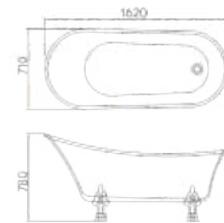

Size:1700×750×650mm