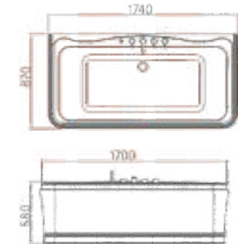

Size: 1720\*820\*580mm

**Art aesthetics and function coexist without boundaries.**

Size: 1500\*760\*530mm

Minimalism is an attitude towards life, eliminating all unnecessary items and choosing only necessary designs. Minimalism is not a form of ascetic self abuse, but a more humane, high-quality, and environmentally friendly way of life that is relaxed and enjoyable.

Size: 1500\*780\*720mm

Art is continuous research, absorbing past experiences, adding new experiences, forms, content, themes, technologies, and media.

Size:1650\*880\*650mm

Size:1740\*870\*580mm

Size:1350 ×1350 ×640mm

Size:1700 ×880 ×585mm

Size:1500 ×1500 ×620mm

Size:1800 ×1240 ×680mm

Size:1500\*1500\*720mm

Size:1800 ×900 ×590mm

Size:1400 ×1400 ×600mm

Size:1700 ×780 ×650mm

Size:1500 ×1000 ×585mm

Size:1600 ×780 ×630mm

Size:1400 ×1400 ×600mm

Size:1800 ×1200 ×680mm

Size:1500 x750 x585mm

Size:1500\*760\*530mm

Size:1600\*800\*620mm