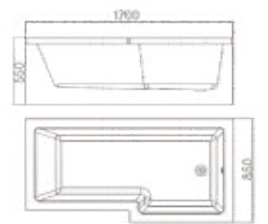

Temp- erament,

preempt others. Its luxury in hidden, its noble in hiding, its fan in modest; That's the only way it works with the people who choose to live here.

Size:1700×850×550mm