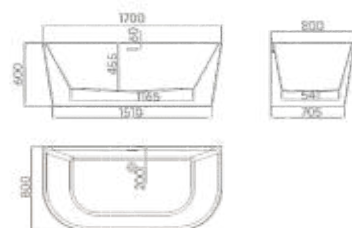

Size:1800×900×750mm  
1700×800×750mm

We have the same idea, some things are changing, and how to design in this situation.

Size: 1700×750×570mm  
1600×750×570mm  
1500×750×570mm

Size:1700×800×600mm

# Shape Creation

With its unique and attractive shape, extremely expressive...

Size: 1700x800x600mm

A superior and bathroom,  
in addition to taste, but  
also to clean, environmental  
protection.

The stunning landmarks in the beautiful natural environment offer infinite possibilities for human progress.