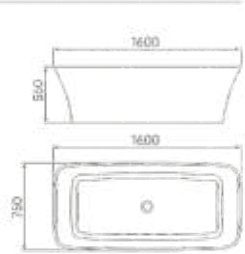

Happy rhythm

Slow rhythms can sometimes be annoying, but they are not consumed or invaded by our excessive fast rhythms, bringing about more comprehensive and harmonious progress.