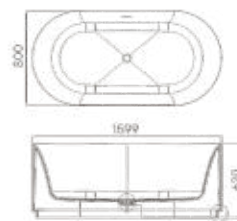

# Eternity

Pursue eternal aesthetics and the value of beauty.

Size:1695×800×580mm  
Size:1600×780×580mm

Size:1690×870×580mm  
 Size:1500×800×580mm

Size:1695×790×600mm  
 Size:1600×750×600mm  
 Size:1500×750×600mm

# Line.

The design's clean lines and graphic shapes add a haute couture touch.

Size: 1500x735x620mm

Size:1800×800×880mm

Charming faces, only for the support of elegance, in the quasi-real quasi-fantasy tease, set off the respect for the storm of beauty.

Size:1700×850×570mm

# Line.

The design's clean lines and graphic shapes add a haute couture touch.

Size: 1599x800x620mm

Style And Creativity.

**PF160-101**  
Size:1597×800×620mm

In Fashion Fields, Find Your Individuality And Help Yourself Enjoy Comfort Bath Randomly  
In Every Living Detail Of Your Life.