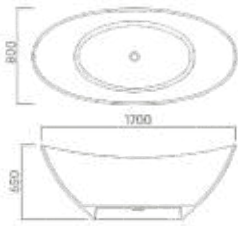

# Line.

The design's clean lines and graphic shapes add a haute couture touch.

Size: 1500x735x620mm

Size:1800×800×880mm

Charming faces, only for the support of elegance, in the quasi-real quasi-fantasy tease, set off the respect for the storm of beauty.

# Line.

The design's clean lines and graphic shapes add a haute couture touch.

Size: 1599x800x620mm

Style And Creativity.

**PF160-101**  
Size:1597×800×620mm

In Fashion Fields, Find Your Individuality And Help Yourself Enjoy Comfort Bath Randomly  
In Every Living Detail Of Your Life.

Seize the needs of the times, Give the space a beautiful atmosphere  
It seems like a beautiful movement jumping from the gap.

Size:1600×720×560mm

From idea to completion, we will provide speed and a deep understanding of customer needs and requirements. Everything we do helps people see their world from a better perspective.

Size:1700×800×650mm

Size:1700×800×600mm

Size:1850×825×580 mm

Size:1635×960×610mm

Size:1800×800×880mm

Pure, peaceful, and profound  
 spatial perception  
 Integrate emotions and stay  
 connected to daily life.