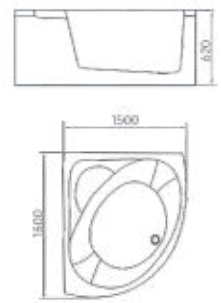

Size: 1720\*820\*580mm

**Art aesthetics and function coexist without boundaries.**

Size: 1500\*760\*530mm

Minimalism is an attitude towards life, eliminating all unnecessary items and choosing only necessary designs. Minimalism is not a form of ascetic self abuse, but a more humane, high-quality, and environmentally friendly way of life that is relaxed and enjoyable.

Size:1740\*870\*580mm

Size:1350 ×1350 ×640mm

Size:1700 ×880 ×585mm

Size:1500 ×1500 ×620mm

Size:1800 ×1240 ×680mm

Size:1500\*1500\*720mm

Size:1800 ×900 ×590mm

Size:1400 ×1400 ×600mm

Size:1700 ×780 ×650mm

Size:1500 ×1000 ×585mm

Size:1600 ×780 ×630mm

Size:1400 ×1400 ×600mm

Size:1800 ×1200 ×680mm

Size:1500 x750 x585mm

Size:1500\*760\*530mm

Size:1600\*800\*620mm

Size:1600\*800\*480mm

Size:1650\*1650\*620mm

Size:1600\*900\*720mm