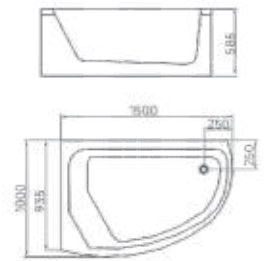

# Eternity

Pursue eternal aesthetics and the value of beauty.

Size:1695×800×580mm  
Size:1600×780×580mm

Size:1690×870×580mm  
 Size:1500×800×580mm

Size:1695×790×600mm  
 Size:1600×750×600mm  
 Size:1500×750×600mm

Size:1740\*870\*580mm

Size:1350 ×1350 ×640mm

Size:1700 ×880 ×585mm

Size:1500 ×1500 ×620mm

Size:1800 ×1240 ×680mm

Size:1500\*1500\*720mm

Size:1800 ×900 ×590mm

Size:1400 ×1400 ×600mm

Size:1700 ×780 ×650mm

Size:1500 ×1000 ×585mm

Size:1600 ×780 ×630mm

Size:1400 ×1400 ×600mm

Size:1800 ×1200 ×680mm

Size:1500 x750 x585mm

Size:1500\*760\*530mm

Size:1600\*800\*620mm

Size:1600\*800\*480mm

Size:1650\*1650\*620mm

Size:1600\*900\*720mm