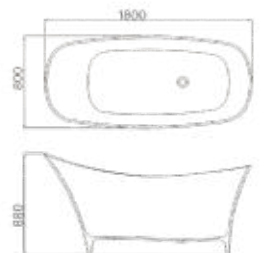

# Eternity

Pursue eternal aesthetics and the value of beauty.

Size:1695×800×580mm  
Size:1600×780×580mm

Size:1690×870×580mm  
 Size:1500×800×580mm

Size:1695×790×600mm  
 Size:1600×750×600mm  
 Size:1500×750×600mm

# Line.

The design's clean lines and graphic shapes add a haute couture touch.

Size: 1500x735x620mm

Size:1800×800×880mm

Charming faces, only for the support of elegance, in the quasi-real quasi-fantasy tease, set off the respect for the storm of beauty.

# Line.

The design's clean lines and graphic shapes add a haute couture touch.

Size: 1599x800x620mm

Style And Creativity.

**PF160-101**  
Size:1597×800×620mm

In Fashion Fields, Find Your Individuality And Help Yourself Enjoy Comfort Bath Randomly  
In Every Living Detail Of Your Life.

Size:1700×800×650mm

Size:1700×800×600mm

Size:1850×825×580 mm

Size:1635×960×610mm

Size:1800×800×880mm

Pure, peaceful, and profound  
 spatial perception  
 Integrate emotions and stay  
 connected to daily life.