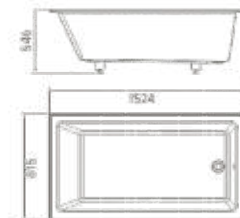

Customization and individuality, minimalist design, excellent materials, and aesthetic features of a professional kitchen.

Size: 1800×800×550mm

Size:1800×900×750mm  
1700×800×750mm

Size:1524×762×547mm

We have the same idea, some things are changing, and how to design in this situation.

Size: 1700×750×570mm  
1600×750×570mm  
1500×750×570mm