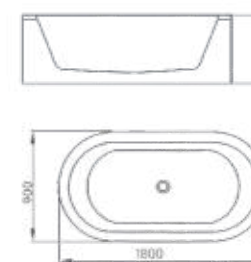

# Line.

The design's clean lines and graphic shapes add a haute couture touch.

Size: 1599x800x620mm

Style And Creativity.

**PF160-101**  
Size:1597×800×620mm

In Fashion Fields, Find Your Individuality And Help Yourself Enjoy Comfort Bath Randomly  
In Every Living Detail Of Your Life.

Size:1740\*870\*580mm

Size:1350 ×1350 ×640mm

Size:1700 ×880 ×585mm

Size:1500 ×1500 ×620mm

Size:1800 ×1240 ×680mm

Size:1500\*1500\*720mm

Size:1800 ×900 ×590mm

Size:1400 ×1400 ×600mm

Size:1700 ×780 ×650mm

Size:1500 ×1000 ×585mm

Size:1600 ×780 ×630mm

Size:1400 ×1400 ×600mm

Size:1800 ×1200 ×680mm

Size:1500 x750 x585mm

Size:1500\*760\*530mm

Size:1600\*800\*620mm

Size:1600\*800\*480mm

Size:1650\*1650\*620mm

Size:1600\*900\*720mm