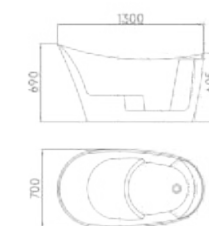

Size: 1300×730×700mm