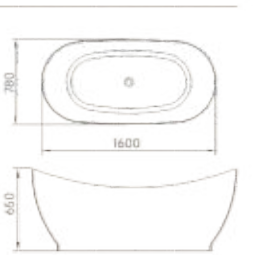

We have the same idea, some things are changing, and how to design in this situation.

Size: 1700×750×570mm  
1600×750×570mm  
1500×750×570mm

# Eternity

Pursue eternal aesthetics and the value of beauty.

Size:1695×800×580mm  
Size:1600×780×580mm

Size:1690×870×580mm  
 Size:1500×800×580mm

Size:1695×790×600mm  
 Size:1600×750×600mm  
 Size:1500×750×600mm

Size:1700×800×600mm

Size:1700×800×620mm

Size:1700×780×600mm

Sometimes, excellent design may be too cutting-edge to meet the requirements of current manufacturing technology. My suggestion is - don't worry! Maintain flexibility and creativity!

Size:1600×780×650mm