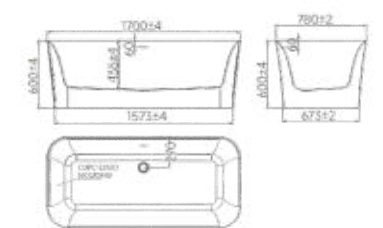

Size: 1700×780×600mm
1500×750×600mm