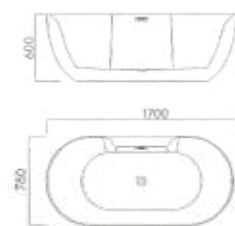

Size:1800×900×750mm  
1700×800×750mm

Size:1700×800×600mm

# Shape Creation

With its unique and attractive shape, extremely expressive...

Size: 1700x800x600mm

A superior and bathroom,  
in addition to taste, but  
also to clean, environmental  
protection.

The stunning landmarks in the beautiful natural environment offer infinite possibilities for human progress.

Size:1700x780x600mm

Breaking the original  
boundaries  
Opening a refined life  
that arises from the  
heart

Size:1700×780×580mm

**Purified World,  
Carefree Enjoyment.**

Water washes the space, and the mind, cleanliness is its instinct.