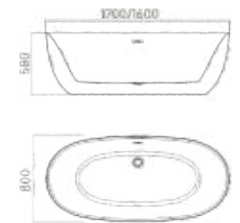

# Redesi- gned health

Full of warmth walk  
the whole body,  
remove the worries  
and fatigue of the  
day, so that the  
body and mind get  
the last satisfaction.

Size:1700×800×580mm  
1600×750×580mm  
1500×750×580mm

# Eternity

Pursue eternal aesthetics and the value of beauty.

Size:1695×800×580mm  
Size:1600×780×580mm

Size:1690×870×580mm  
 Size:1500×800×580mm

Size:1695×790×600mm  
 Size:1600×750×600mm  
 Size:1500×750×600mm