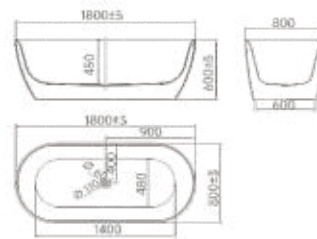

Size:1700x800x600mm

Size:1700x800x580mm

Size:1700x800x750mm

Size:1700x720x600mm

ITS CLEAR AND COMFORTABLE AESTHETIC MAKES YOU  
FEEL AT HOME IN BOTH PRIVATE AND PUBLIC AREAS.

1800x800x600mm

1700x800x600mm

1800x800x600mm

Size: 1800×800×720mm

---

We prioritize the "comfort space" of our users. In addition to functionality, we suggest that the living space is centered on "comfort" and "beauty."

Their image to us is clear, definite, unambiguous, and therefore they are the form of beauty, the most beautiful form.

Size:1800×800×600mm

Water is a  
Continuum of life.

Size:1800×800×600mm

Size:1800×800×600mm

Light and shadow make form manifest, and geometry is the great fundamental form that light is best at showing.

Size:1800×800×600mm

We have the same idea, some things are changing, and how to design in this situation.

Size: 1700×750×570mm  
1600×750×570mm  
1500×750×570mm