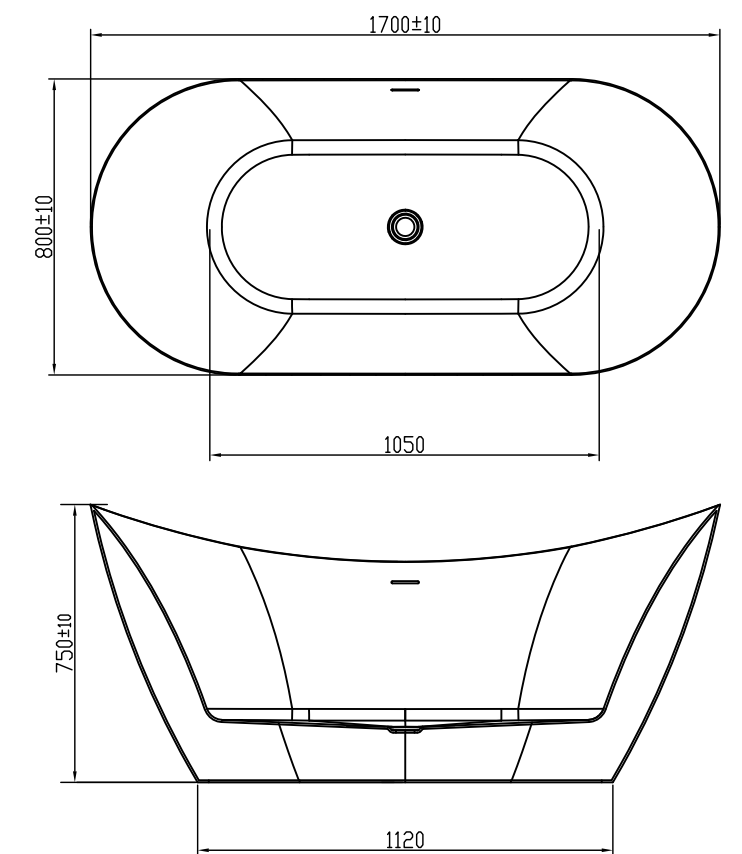

Size:1700x800x600mm

Size:1700x800x580mm

Size:1700x800x750mm

Size:1700x720x600mm

ITS CLEAR AND COMFORTABLE AESTHETIC MAKES YOU  
FEEL AT HOME IN BOTH PRIVATE AND PUBLIC AREAS.

1800x800x600mm

1700x800x600mm

1800x800x600mm

Size 1800x800x600mm  
1700x800x600mm

---

We prioritize the "comfort space" of our users. In addition to functionality, we suggest that the living space is centered on "comfort" and "beauty."

Their image to us is clear, definite, unambiguous, and therefore they are the form of beauty, the most beautiful form.

---

Size: 1800×800×600mm  
1700×800×600mm

Full of warmth walking the whole body, to remove the day's troubles and fatigue, so that the body and mind to get before the end of the satisfaction.

Size:1800×800×600mm

We have the same idea, some things are changing, and how to design in this situation.

Size: 1700×750×570mm  
1600×750×570mm  
1500×750×570mm