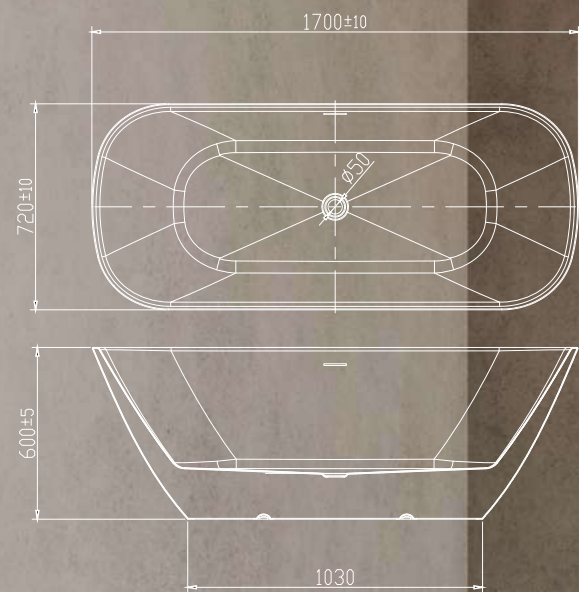

Size:1700x800x600mm

Size:1700x800x580mm

Size:1700x800x750mm

Size:1700x720x600mm

ITS CLEAR AND COMFORTABLE AESTHETIC MAKES YOU  
FEEL AT HOME IN BOTH PRIVATE AND PUBLIC AREAS.

1800x800x600mm

1700x800x600mm

1800x800x600mm

Size 1800x800x600mm  
1700x800x600mm

---

We prioritize the "comfort space" of our users. In addition to functionality, we suggest that the living space is centered on "comfort" and "beauty."

Their image to us is clear, definite, unambiguous, and therefore they are the form of beauty, the most beautiful form.

---

Size: 1800×800×600mm  
1700×800×600mm

Full of warmth walking the whole body, to remove the day's troubles and fatigue, so that the body and mind to get before the end of the satisfaction.

Size:1800×800×600mm

We have the same idea, some things are changing, and how to design in this situation.

Size: 1700×750×570mm  
1600×750×570mm  
1500×750×570mm