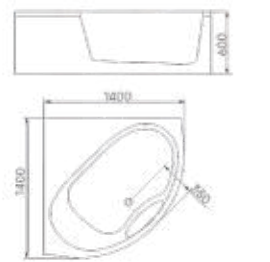

# Eternity

Pursue eternal aesthetics and the value of beauty.

Size:1695×800×580mm  
Size:1600×780×580mm

Size:1690×870×580mm  
 Size:1500×800×580mm

Size:1695×790×600mm  
 Size:1600×750×600mm  
 Size:1500×750×600mm

Size:1740\*870\*580mm

Size:1350 ×1350 ×640mm

Size:1700 ×880 ×585mm

Size:1500 ×1500 ×620mm

Size:1800 ×1240 ×680mm

Size:1500\*1500\*720mm

Size:1800 ×900 ×590mm

Size:1400 ×1400 ×600mm

Size:1700 ×780 ×650mm

Size:1500 ×1000 ×585mm

Size:1600 ×780 ×630mm

Size:1400 ×1400 ×600mm

Size:1800 ×1200 ×680mm

Size:1500 x750 x585mm

Size:1500\*760\*530mm

Size:1600\*800\*620mm

Size:1600\*800\*480mm

Size:1650\*1650\*620mm

Size:1600\*900\*720mm