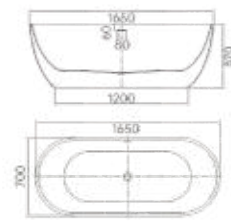

Size:1800×900×750mm  
1700×800×750mm

Size: 1700x800x545mm

These vibrant works blend our quality assurance, the latest sustainable design, and adaptable modern aesthetics, seamlessly integrating into any bathroom environment.

Size: 1700×800×550mm

Breaking the original  
boundaries  
Opening a refined life  
that arises from the  
heart

Size:1650×700×560mm

Size:1650×700×570mm

Size:1650×800×600mm

Whether you are moving into your first home or renovating the house you have lived in for many years, it is important that your bathtub is a comfortable place - a peaceful, intimate, and unique space that belongs to you.

Size:1524×762×547mm