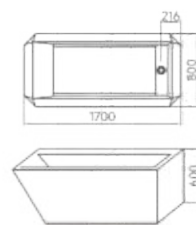

# Line.

The design's clean lines and graphic shapes add a haute couture touch.

Size: 1599x800x620mm

Style And Creativity.

**PF160-101**  
Size:1597×800×620mm

In Fashion Fields, Find Your Individuality And Help Yourself Enjoy Comfort Bath Randomly  
In Every Living Detail Of Your Life.

Seize the needs of the times, Give the space a beautiful atmosphere  
It seems like a beautiful movement jumping from the gap.

Size:1600×720×560mm

From idea to completion, we will provide speed and a deep understanding of customer needs and requirements. Everything we do helps people see their world from a better perspective.

Size:1700×800×650mm

Size:1700×800×600mm

Size:1850×825×580 mm

Size:1635×960×610mm

Size:1800×800×880mm

Pure, peaceful, and profound  
 spatial perception  
 Integrate emotions and stay  
 connected to daily life.