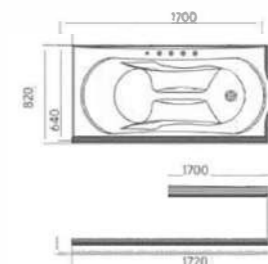

Size:1700×800×600mm

Size:1700×800×620mm

Size:1700×780×600mm

Sometimes, excellent design may be too cutting-edge to meet the requirements of current manufacturing technology. My suggestion is - don't worry! Maintain flexibility and creativity!

Size:1650\*1600\*480mm

Size:1700\*900\*480mm

Art is continuous research, absorbing past experiences, adding new experiences, forms, content, themes, technologies, and media.

Be creative and creative.

Size: 1700\*800\*620mm

Size: 1720\*820\*580mm

**Art aesthetics and function coexist without boundaries.**

Size: 1500\*760\*530mm

Minimalism is an attitude towards life, eliminating all unnecessary items and choosing only necessary designs. Minimalism is not a form of ascetic self abuse, but a more humane, high-quality, and environmentally friendly way of life that is relaxed and enjoyable.

Size:1600\*800\*480mm

Size:1650\*1650\*620mm

Size:1600\*900\*720mm