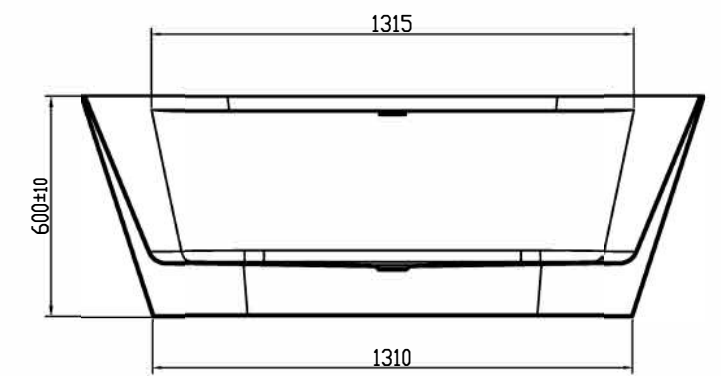

Size:1700x800x600mm

Size:1700x800x580mm

Size:1700x800x750mm

Size:1700x720x600mm

ITS CLEAR AND COMFORTABLE AESTHETIC MAKES YOU  
FEEL AT HOME IN BOTH PRIVATE AND PUBLIC AREAS.

1800x800x600mm

1700x800x600mm

1800x800x600mm

---

Size: 1800×800×600mm  
1700×800×600mm

Full of warmth walking the whole body, to remove the day's troubles and fatigue, so that the body and mind to get before the end of the satisfaction.

Size:1800×800×600mm

Size:1800×900×750mm  
1700×800×750mm

We have the same idea, some things are changing, and how to design in this situation.

Size: 1700×750×570mm  
1600×750×570mm  
1500×750×570mm