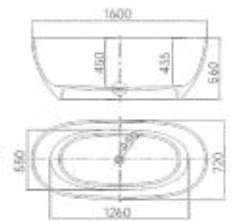

Size:1600×720×560mm