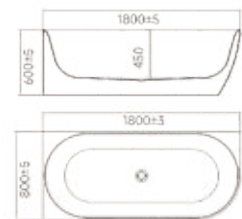

Size:1700x800x600mm

Size:1700x800x580mm

Size:1700x800x750mm

Size:1700x720x600mm

ITS CLEAR AND COMFORTABLE AESTHETIC MAKES YOU  
FEEL AT HOME IN BOTH PRIVATE AND PUBLIC AREAS.

1800x800x600mm

1700x800x600mm

1800x800x600mm

Size: 1800×800×720mm

---

We prioritize the "comfort space" of our users. In addition to functionality, we suggest that the living space is centered on "comfort" and "beauty."

Their image to us is clear, definite, unambiguous, and therefore they are the form of beauty, the most beautiful form.

Size:1800×800×600mm

Water is a  
Continuum of life.

Size:1800×800×600mm

Size:1800×800×600mm

Light and shadow make form manifest, and geometry is the great fundamental form that light is best at showing.

Size:1800×800×600mm

We have the same idea, some things are changing, and how to design in this situation.

Size: 1700×750×570mm  
1600×750×570mm  
1500×750×570mm