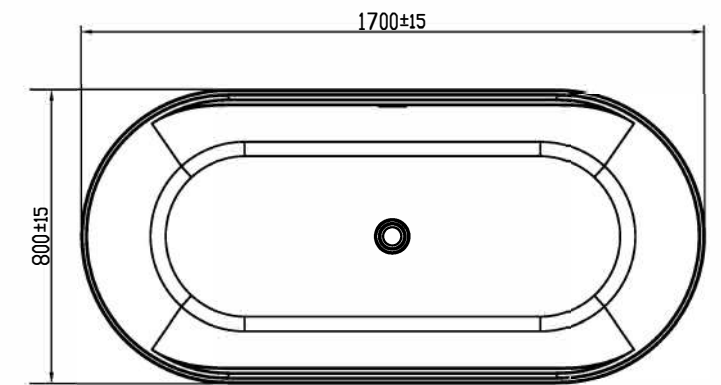

Size:1700x800x600mm

Size:1700x800x580mm

Size:1700x800x750mm

Size:1700x720x600mm

ITS CLEAR AND COMFORTABLE AESTHETIC MAKES YOU  
FEEL AT HOME IN BOTH PRIVATE AND PUBLIC AREAS.

1800x800x600mm

1700x800x600mm

1800x800x600mm

Size 1800x800x600mm  
1700x800x600mm

---

We prioritize the "comfort space" of our users. In addition to functionality, we suggest that the living space is centered on "comfort" and "beauty."

Their image to us is clear, definite, unambiguous, and therefore they are the form of beauty, the most beautiful form.

---

Size: 1800×800×600mm  
1700×800×600mm

Full of warmth walking the whole body, to remove the day's troubles and fatigue, so that the body and mind to get before the end of the satisfaction.

Size:1800×800×600mm

We have the same idea, some things are changing, and how to design in this situation.

Size: 1700×750×570mm  
1600×750×570mm  
1500×750×570mm