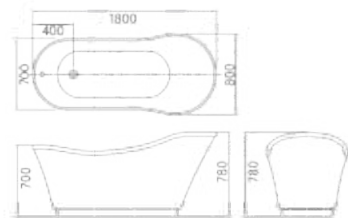

Size: 1700×750×580mm  
1600×750×580mm  
1500×750×580mm  
1400×750×580mm

Charm is a collection of innovative, elegant, lightweight, and surround designs, in which geometric shapes created through various tensions naturally fit the body, providing incredible comfort.

We have the same idea, some things are changing, and how to design in this situation.

Size: 1700×750×570mm  
1600×750×570mm  
1500×750×570mm

### Art and Poetry

A TRUE DESIGN WORK NOT ONLY MOVES PEOPLE, BUT ALSO CONVEYS EMOTIONS, BRINGS MEMORIES AND SURPRISES, AND IS DIFFERENT FROM ORDINARY THINKING.

Size:1800×800×780mm

Size: 1800×800×780mm

Size:1800×850×650mm

There is no exaggerated or bizarre design, nor is there any dazzling and magnificent appearance. Reduce complexity and simplicity, simplify to simplicity, and strike a direct blow to the heart with purity.