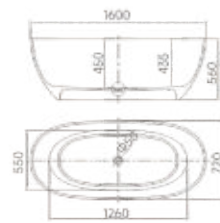

Size:1600×720×560mm

Deep sea blue Chinese red turq Amber orange Almond tea Starry sky black Amber yellow