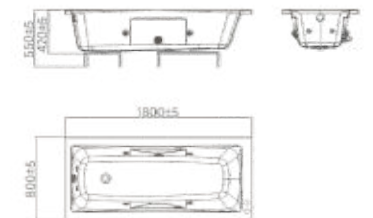

Size:1700×800×580mm

Redefine the concept of low luxury, build pure temperament aesthetics, and create model works.

Size: 1700x800x600mm

Size:1700×800×620mm

Size:1700×800×600mm

To feel comfortable, first consider your needs. Provide design insights and inspiration for how we live tomorrow in a series of futuristic devices.

Customization and individuality, minimalist design, excellent materials, and aesthetic features of a professional kitchen.

Size: 1800×800×550mm