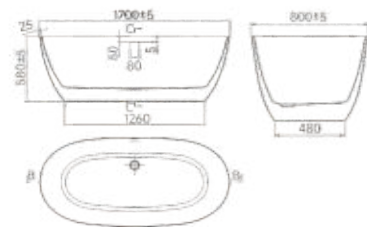

Redesi- gned health

Full of warmth walk
the whole body,
remove the worries
and fatigue of the
day, so that the
body and mind get
the last satisfaction.

Size:1700×800×580mm
1600×750×580mm
1500×750×580mm