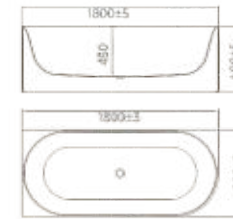

Size:1700x800x600mm

Size:1700x800x580mm

Size:1700x800x750mm

Size:1700x720x600mm

ITS CLEAR AND COMFORTABLE AESTHETIC MAKES YOU  
FEEL AT HOME IN BOTH PRIVATE AND PUBLIC AREAS.

1800x800x600mm

1700x800x600mm

1800x800x600mm

Size 1800x800x600mm  
1700x800x600mm

---

We prioritize the "comfort space" of our users. In addition to functionality, we suggest that the living space is centered on "comfort" and "beauty."

Their image to us is clear, definite, unambiguous, and therefore they are the form of beauty, the most beautiful form.

---

Size: 1800×800×600mm  
1700×800×600mm

Full of warmth walking the whole body, to remove the day's troubles and fatigue, so that the body and mind to get before the end of the satisfaction.

Size:1800×800×600mm

Size:1800×800×600mm

Light and shadow make form manifest, and geometry is the great fundamental form that light is best at showing.

Size:1800×800×600mm

Architecture is a magical, appropriate, and wonderful performance of effortlessly handled volumes in light, and our eyes are made to see various forms in light.