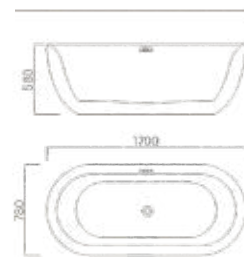

**Purified World,
Carefree Enjoyment.**

Water washes the space, and the mind, cleanliness is its instinct.

Size: 1700×780×580mm

Model: COMFORT 1700

Color: White