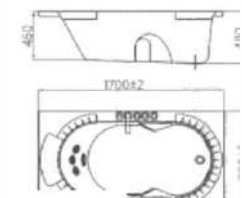

Size:1700*900*480mm