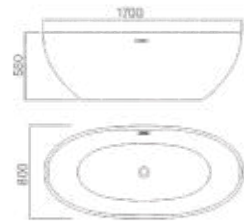

Size:1700×800×580mm

Redefine the concept of low luxury, build pure temperament aesthetics, and create model works.

Size: 1700x800x600mm

Size:1700×800×620mm

Size:1700×800×600mm

To feel comfortable, first consider your needs. Provide design insights and inspiration for how we live tomorrow in a series of futuristic devices.

Customization and individuality, minimalist design, excellent materials, and aesthetic features of a professional kitchen.

Size: 1800×800×550mm

Size:1800×900×750mm  
1700×800×750mm

We have the same idea, some things are changing, and how to design in this situation.

Size: 1700×750×570mm  
1600×750×570mm  
1500×750×570mm