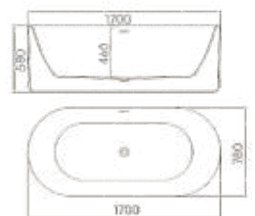

Size:1600×780×650mm

Size:1500×750×450mm

Size:1800×900×600mm  
1700×800×600mm

Size:1700×700×420mm  
1500×700×420mm

Size:1750×800×600 mm

Size:1700×720×380mm  
1700×750×450mm  
1800×750×380mm

Size:1700×800×600 mm

Size:1600×720×560mm

Deep sea blue Chinese red turq Amber orange Almond tea Starry sky black Amber yellow

Size: 1700×780×580mm

# Line.

The design's clean lines and graphic shapes add a haute couture touch.

Size: 1500x735x620mm

Size:1800×800×880mm

Charming faces, only for the support of elegance, in the quasi-real quasi-fantasy tease, set off the respect for the storm of beauty.