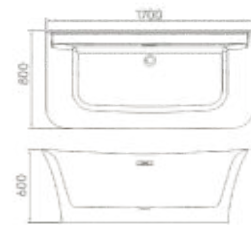

# Eternity

Pursue eternal aesthetics and the value of beauty.

Size:1695×800×580mm  
Size:1600×780×580mm

Size:1690×870×580mm  
 Size:1500×800×580mm

Size:1695×790×600mm  
 Size:1600×750×600mm  
 Size:1500×750×600mm

The architect designed some familiar but also unique categories, aiming to explore the mystery behind this alien world.

Size: 1700×750×720mm  
1500×750×720mm

Its luxury lies in concealment, its value lies in concealment, and its Fan lies in humility; Only in this way can we complement the people who choose to reside here.

Size:1700×800×600mm

Size:1700×800×620mm

Size:1700×780×600mm

Sometimes, excellent design may be too cutting-edge to meet the requirements of current manufacturing technology. My suggestion is - don't worry! Maintain flexibility and creativity!