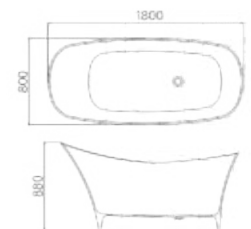

# Eternity

Pursue eternal aesthetics and the value of beauty.

Size:1695×800×580mm  
Size:1600×780×580mm

Size:1690×870×580mm  
 Size:1500×800×580mm

Size:1695×790×600mm  
 Size:1600×750×600mm  
 Size:1500×750×600mm

Size:1600×720×560mm

Deep sea blue Chinese red turq Amber orange Almond tea Starry sky black Amber yellow

Size: 1700×780×580mm

# Line.

The design's clean lines and graphic shapes add a haute couture touch.

Size: 1500x735x620mm

Size:1800×800×880mm

Charming faces, only for the support of elegance, in the quasi-real quasi-fantasy tease, set off the respect for the storm of beauty.

# Line.

The design's clean lines and graphic shapes add a haute couture touch.

Size: 1599x800x620mm

Style And Creativity.

**PF160-101**  
Size:1597×800×620mm

In Fashion Fields, Find Your Individuality And Help Yourself Enjoy Comfort Bath Randomly  
In Every Living Detail Of Your Life.