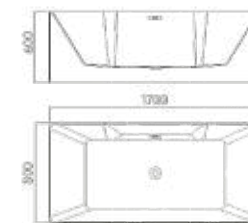

Size:1700×800×600mm