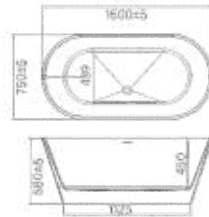

Size:1800×900×750mm  
1700×800×750mm

Size:1524×762×547mm

Size: 1700×750×580mm  
1600×750×580mm  
1500×750×580mm  
1400×750×580mm

Charm is a collection of innovative, elegant, lightweight, and surround designs, in which geometric shapes created through various tensions naturally fit the body, providing incredible comfort.

We have the same idea, some things are changing, and how to design in this situation.

Size: 1700×750×570mm  
1600×750×570mm  
1500×750×570mm