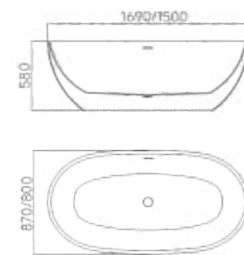

# Eternity

Pursue eternal aesthetics and the value of beauty.

Size:1695×800×580mm  
Size:1600×780×580mm

Size:1690×870×580mm  
 Size:1500×800×580mm

Size:1695×790×600mm  
 Size:1600×750×600mm  
 Size:1500×750×600mm

Size:1700×800×600mm

Size:1700×800×620mm

Size:1700×780×600mm

Sometimes, excellent design may be too cutting-edge to meet the requirements of current manufacturing technology. My suggestion is - don't worry! Maintain flexibility and creativity!