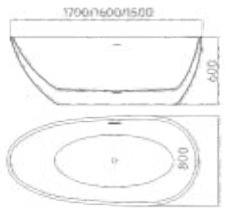

# Eternity

Pursue eternal aesthetics and the value of beauty.

Size:1695×800×580mm  
Size:1600×780×580mm

Size:1690×870×580mm  
 Size:1500×800×580mm

Size:1695×790×600mm  
 Size:1600×750×600mm  
 Size:1500×750×600mm

Size:1700×800×600mm

Size:1700×800×620mm

Size:1700×780×600mm

Sometimes, excellent design may be too cutting-edge to meet the requirements of current manufacturing technology. My suggestion is - don't worry! Maintain flexibility and creativity!