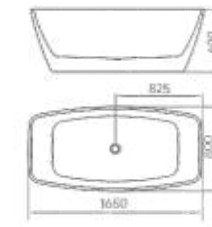

Size:1800×900×750mm  
1700×800×750mm

Size: 1700x800x545mm

These vibrant works blend our quality assurance, the latest sustainable design, and adaptable modern aesthetics, seamlessly integrating into any bathroom environment.

Size: 1700×800×550mm

Breaking the original  
boundaries  
Opening a refined life  
that arises from the  
heart

Size:1650×700×560mm

Size:1650×700×570mm

Size:1650×800×600mm

Whether you are moving into your first home or renovating the house you have lived in for many years, it is important that your bathtub is a comfortable place - a peaceful, intimate, and unique space that belongs to you.

Size:1524×762×547mm