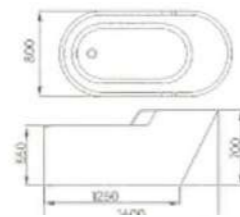

# Eternity

Pursue eternal aesthetics and the value of beauty.

Size:1695×800×580mm  
Size:1600×780×580mm

Size:1690×870×580mm  
 Size:1500×800×580mm

Size:1695×790×600mm  
 Size:1600×750×600mm  
 Size:1500×750×600mm

Size:1700×800×600mm

Size:1700×800×620mm

Size:1700×780×600mm

Sometimes, excellent design may be too cutting-edge to meet the requirements of current manufacturing technology. My suggestion is - don't worry! Maintain flexibility and creativity!

Size:1600×780×650mm

# Happy rhythm

Slow rhythms can sometimes be annoying, but they are not consumed or invaded by our excessive fast rhythms, bringing about more comprehensive and harmonious progress.

Size:1600×750×555mm

Size: 1600×800×700mm