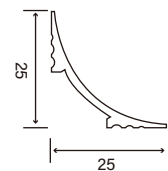

C 9601

EFFECT DRAWING
dimension: 2*20m
thickness: 2.0 mm

DURABLE SEAMLESS AND EVERLASTING

-
-

PVC FLOORING WELDING ROD *

Material: PVC Color: Customized
 Diameter: 4mm Package Type: Carton
 Length: 100 meters
 Application: Airports, Educational Institutions, Stations, Schools, Office Buildings, Restaurants, Medical Facilities, Factories