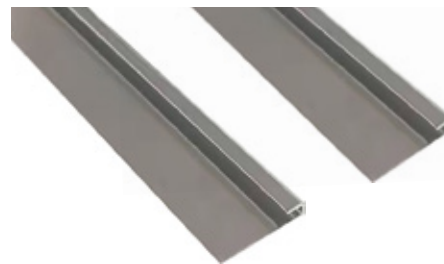

ALUMINIUM PROFILE *

Materials: Aluminum alloy   color: silver
size: 3mm x 19mm x 0.65mm   packing: 100pcs/pkg
Length: 3m/pc