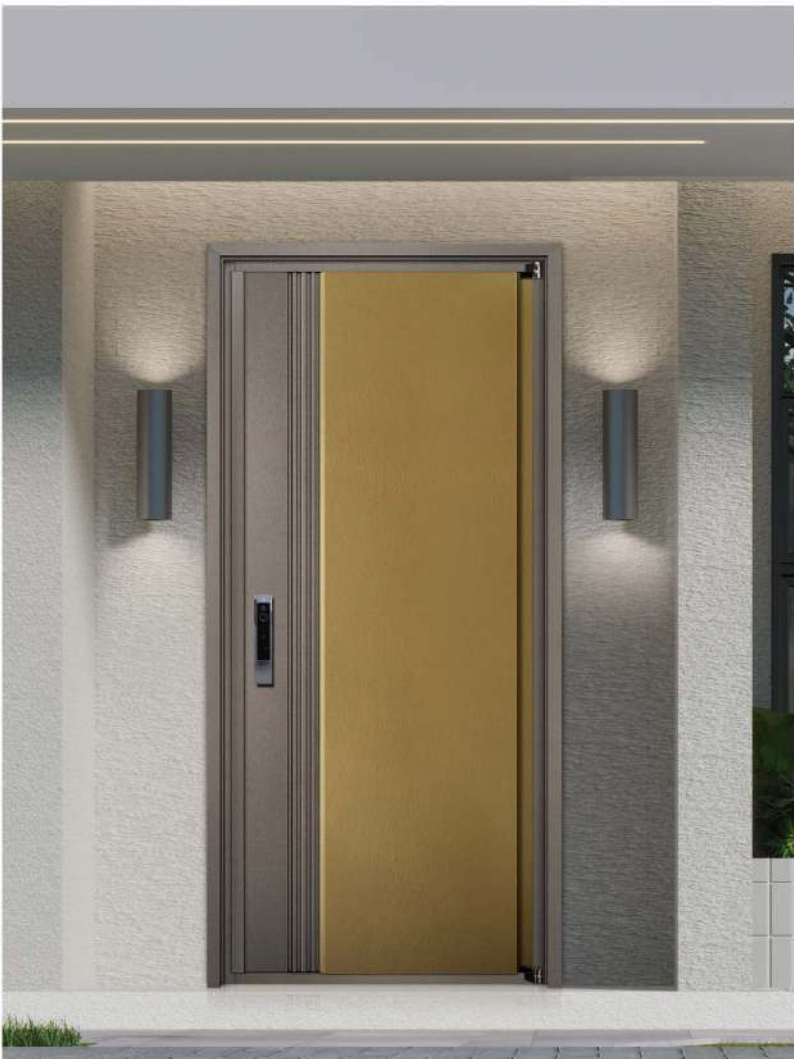

3186 (Minimalist Style)

Color

Size

- ☐ Single Door
- 1030*2280*120mm

Specification

- ☐ Lock
- ☒ Mode: E98
- ☐ Door Hinge
- ☒ Mode: Top and Bottom Hinge

3189 (Minimalist Style)

Color

- ☐ Door Leaf Color: Clam Gray + Light Ancient Copper Random Pattern
- ☐ Door Frame Model: B-26
- ☐ Door Frame Color: Clam Gray

Size

- ☐ Single Door
- 1030*2280*120mm

Specification

- ☐ Lock
- ☒ Mode: F105
- ☐ Door Hinge
- ☒ Mode: Top and Bottom Hinge