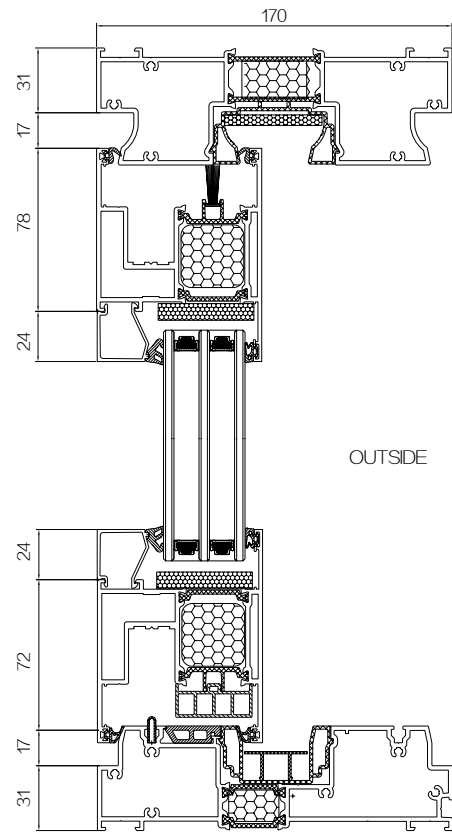

170 SERIES ALUMINUM LIFTING SLIDING DOOR