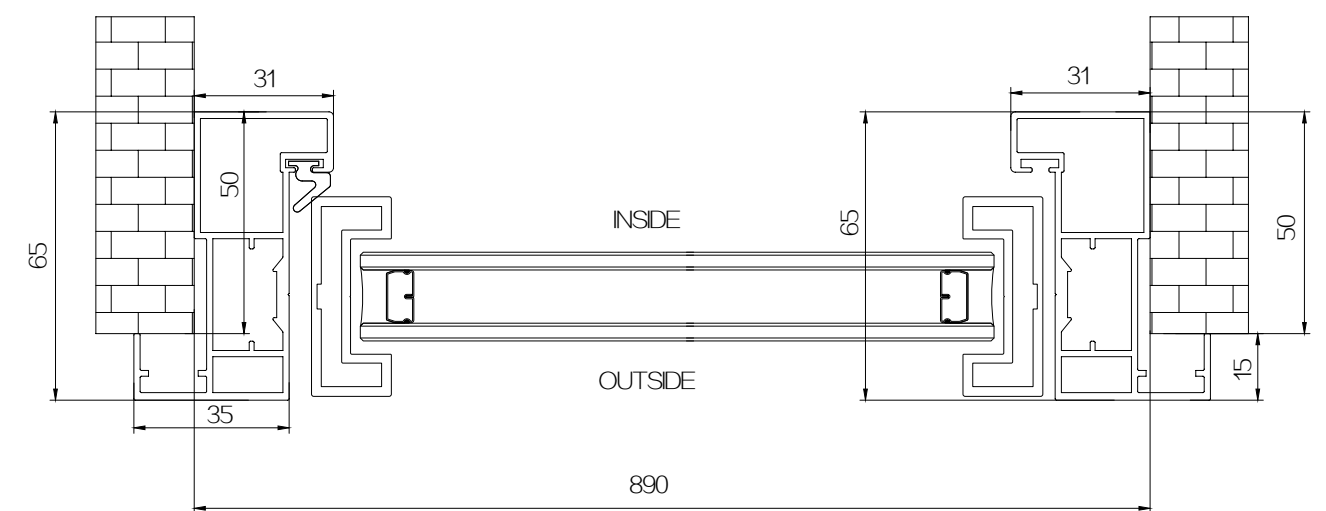

18 SERIES SLIM FRAME ALUMINUM CASEMENT DOOR