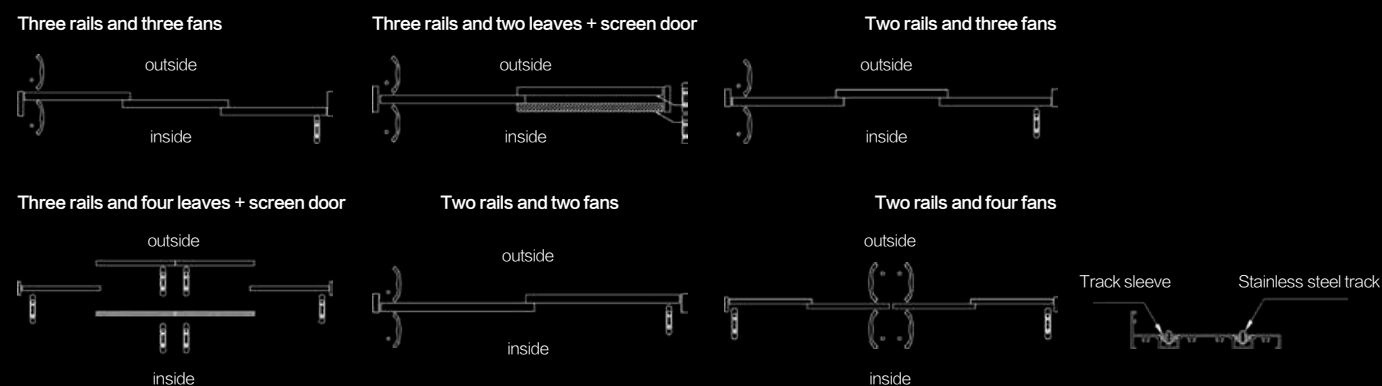

## Product description:

1. 1.8mm international profile thickness, standard German process design, make the product air tightness, water tightness and wind pressure resistance performance effectively reflected.
2. It can realize the double-track and three-track, and it can be opened flexibly. There are various styles and the design style is simple and atmospheric.
3. The profile design adopts European standard hardware notches and multi-point locks to meet the versatility of accessories on the market and achieve a good anti-theft effect.
4. Complete functions, mosquito net can be placed indoors and outdoors.
5. Hollow glass can be freely equipped with magnetic blinds and electric blinds, realizing two-way selection of daylighting and shading