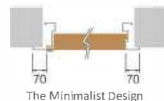

B-27 (Exclusive for the New Environment Series)

The Minimalist Design