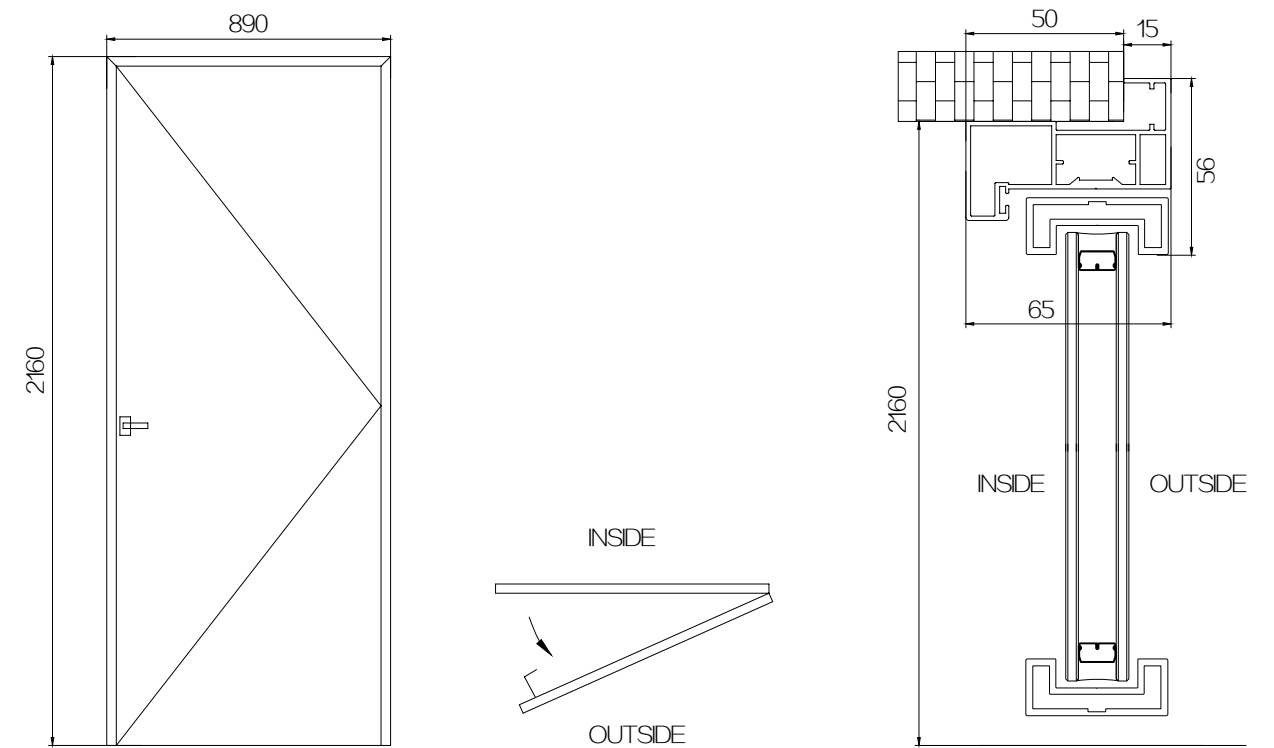

18 SERIES SLIM FRAME ALUMINUM CASEMENT DOOR