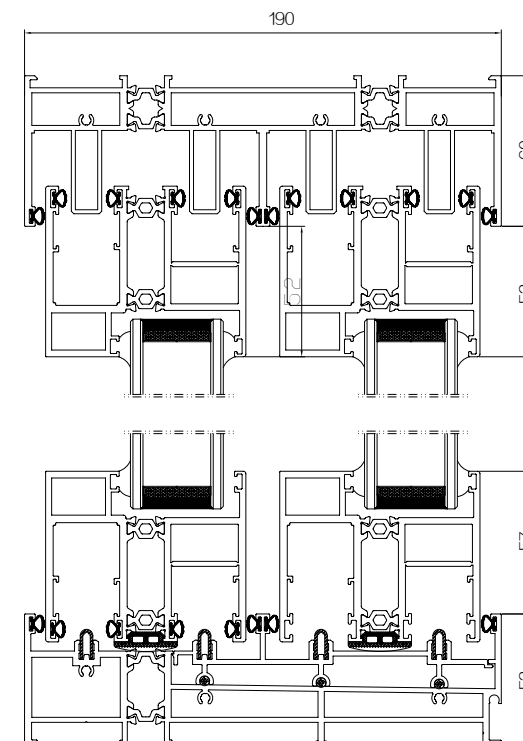

Glass specification: 5mm+27A+5mm double layer tempered middle space glass

Opening method: Normal sliding,electric smart sliding,lifting system sliding

Basic parameters:

Heat insulation performance
Level 8 ($1.6 \geq K \geq 1.3$)

Wind pressure resistance performance:
Level 3 ($2.0 < P3 < 2.5$)

Air-tightness coefficient:
Level 5 ($2.0 \geq q1 \geq 1.5$)

Sound insulation performance:
Level 3 ($30 \leq Rw+Ctr < 35$)

Watertight performance:
Level 4 ($350 \leq Pa < 500$)

Product description:

1. Thermal break structure design, accomplish high insulation performance.
2. Double lifting system, with specialize sealing rubber and low friction rubber cooperate, accomplish high airtight watertight and insulation performance.
3. High eight support bottom roller, and single panel double row roller specification structure design, accomplish larger door panel production, satisfy the requirements of users of larger viewing fans.
4. Largest single panel can make 9 square meters, two bottom rail drainage water plan, specific drainage water design, outside install water pipe design, satisfy different scenes and drainage requirement, make the products excellent watertight performance.
5. Narrow side hook and enhanced narrow side hook design, accomplish large side full view sliding door effect, view without boundaries.

190 HEAVY LIFTING SYSTEM SLIDING DOOR SERIES

TECHNICAL PARAMETER