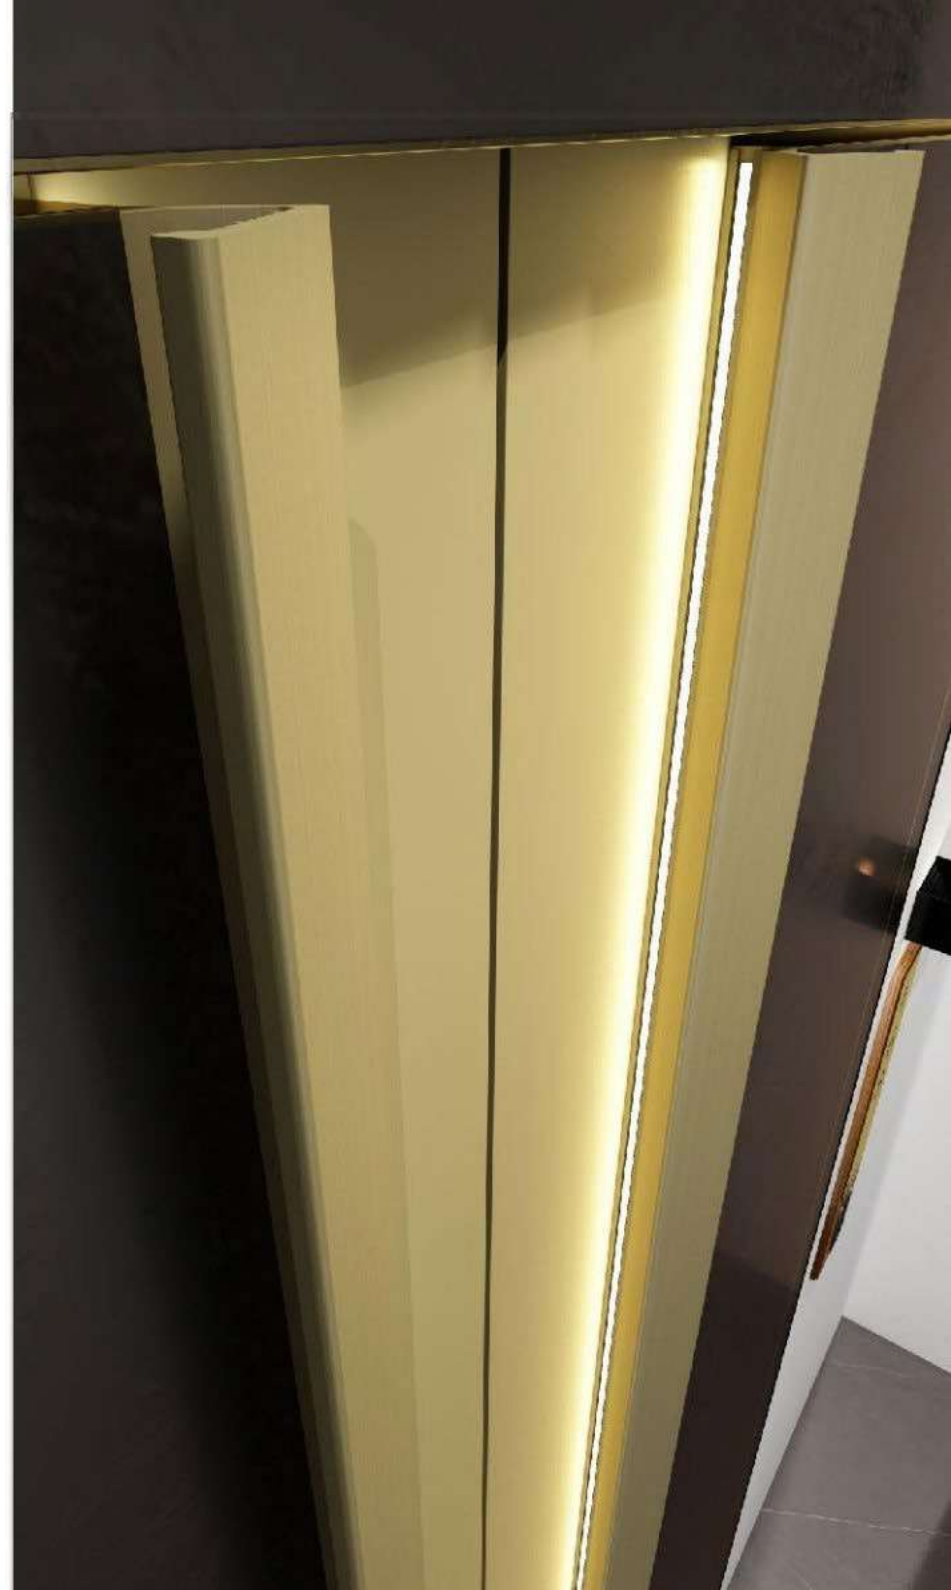

Interior Surface: North American Dark Walnut + Brass

7409

Exterior Surface: Burma Teak + Brass

Handle: Brass + Wood

Lock: E124

Hinge: Invisible Hinge

Interior Surface: North American Dark Walnut + Brass

7406

Exterior Surface: Brass + Red Copper

Handle: Brass

Lock: E127B

Hinge: Hidden Hinge

Interior Surface: Aluminum Sheet

**7448**

Exterior Surface: Brass + Red Copper  
Lock: E109

Handle: Brass  
Hinge: Invisible Hinge