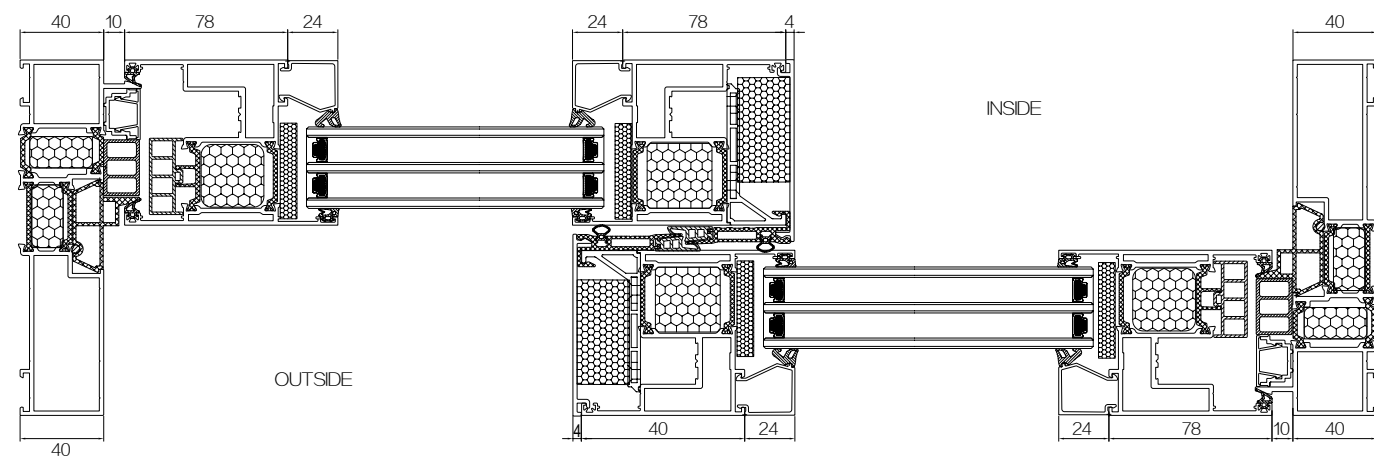

170 SERIES ALUMINUM LIFTING SLIDING DOOR