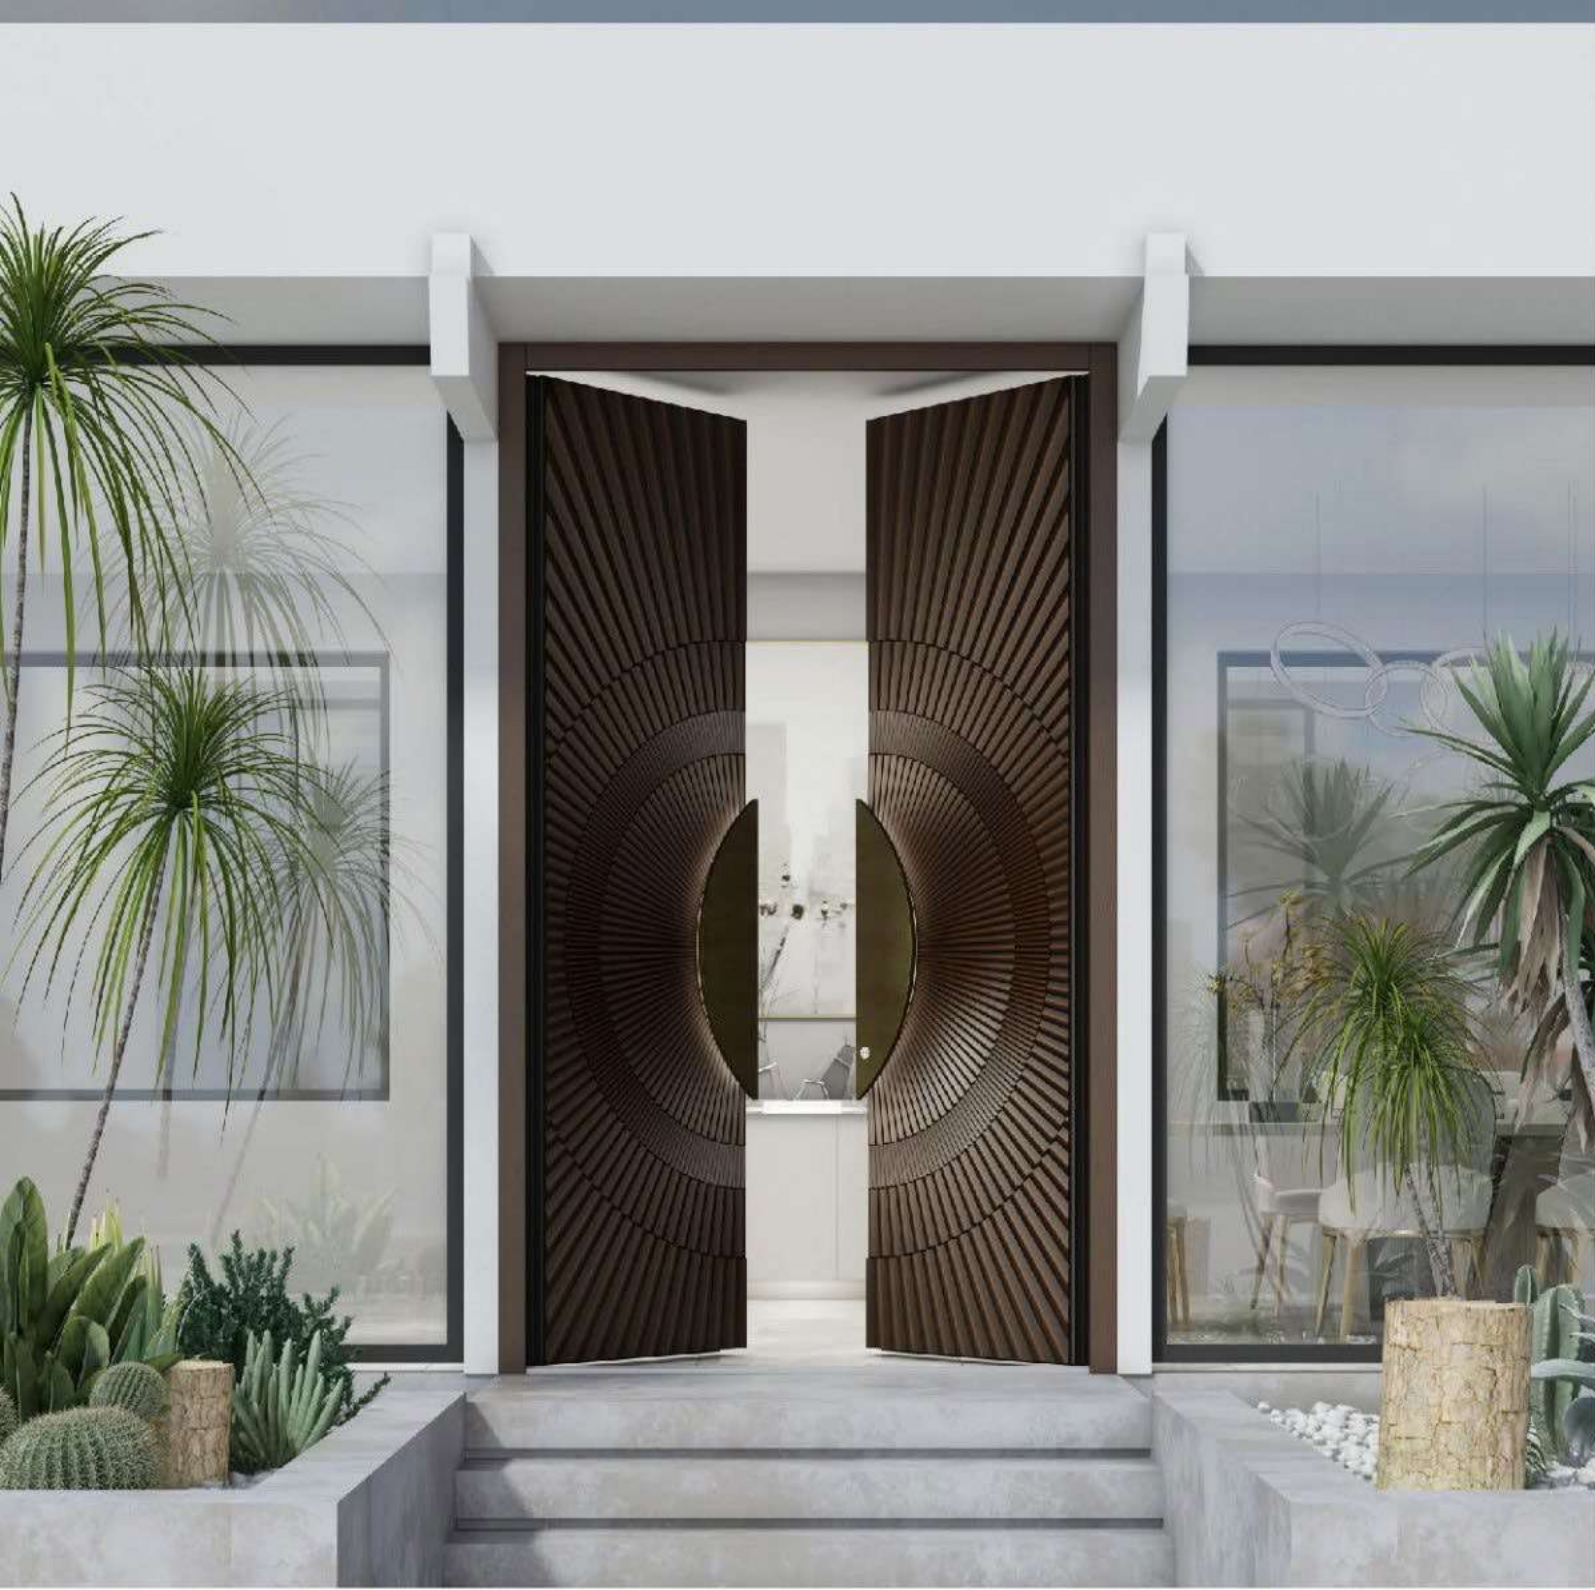

Exterior Surface: Brass + Red Copper

Handle: Brass

Lock: E127B

Hinge: Hidden Hinge

Interior Surface: Aluminum Sheet

**7448**

Exterior Surface: Brass + Red Copper  
Lock: E109

Handle: Brass  
Hinge: Invisible Hinge