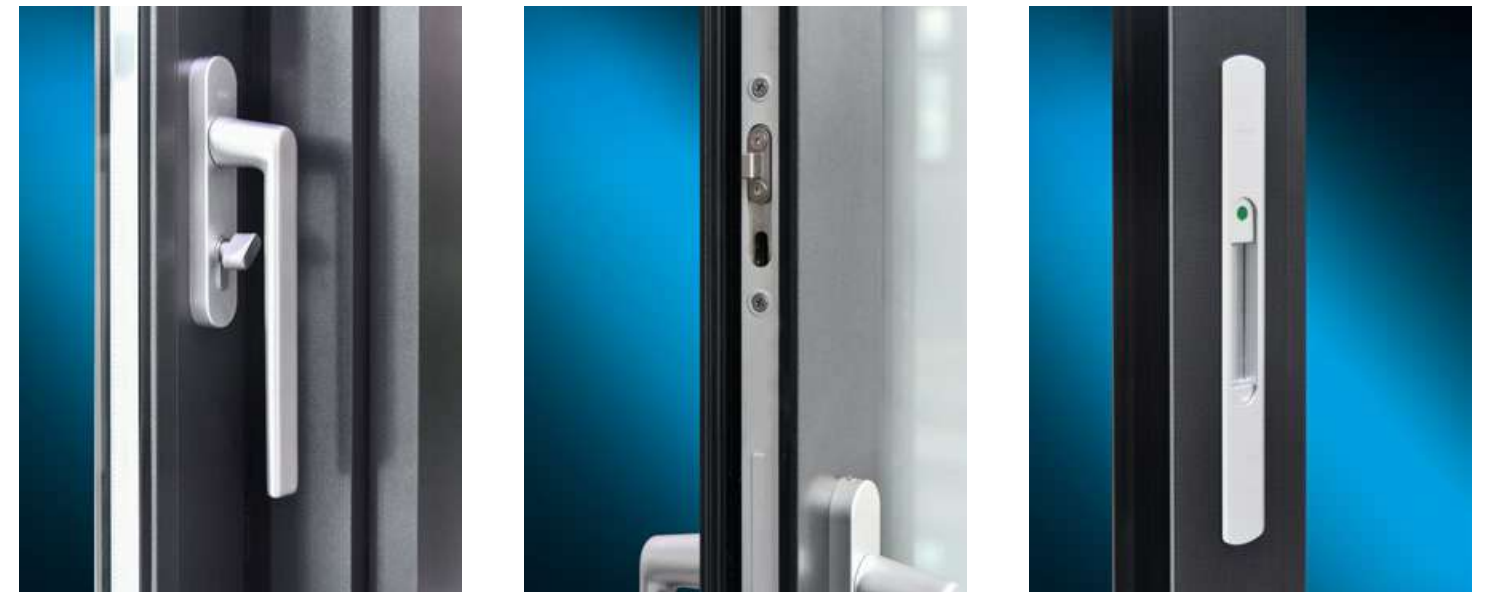

PRODUCT DETAILS