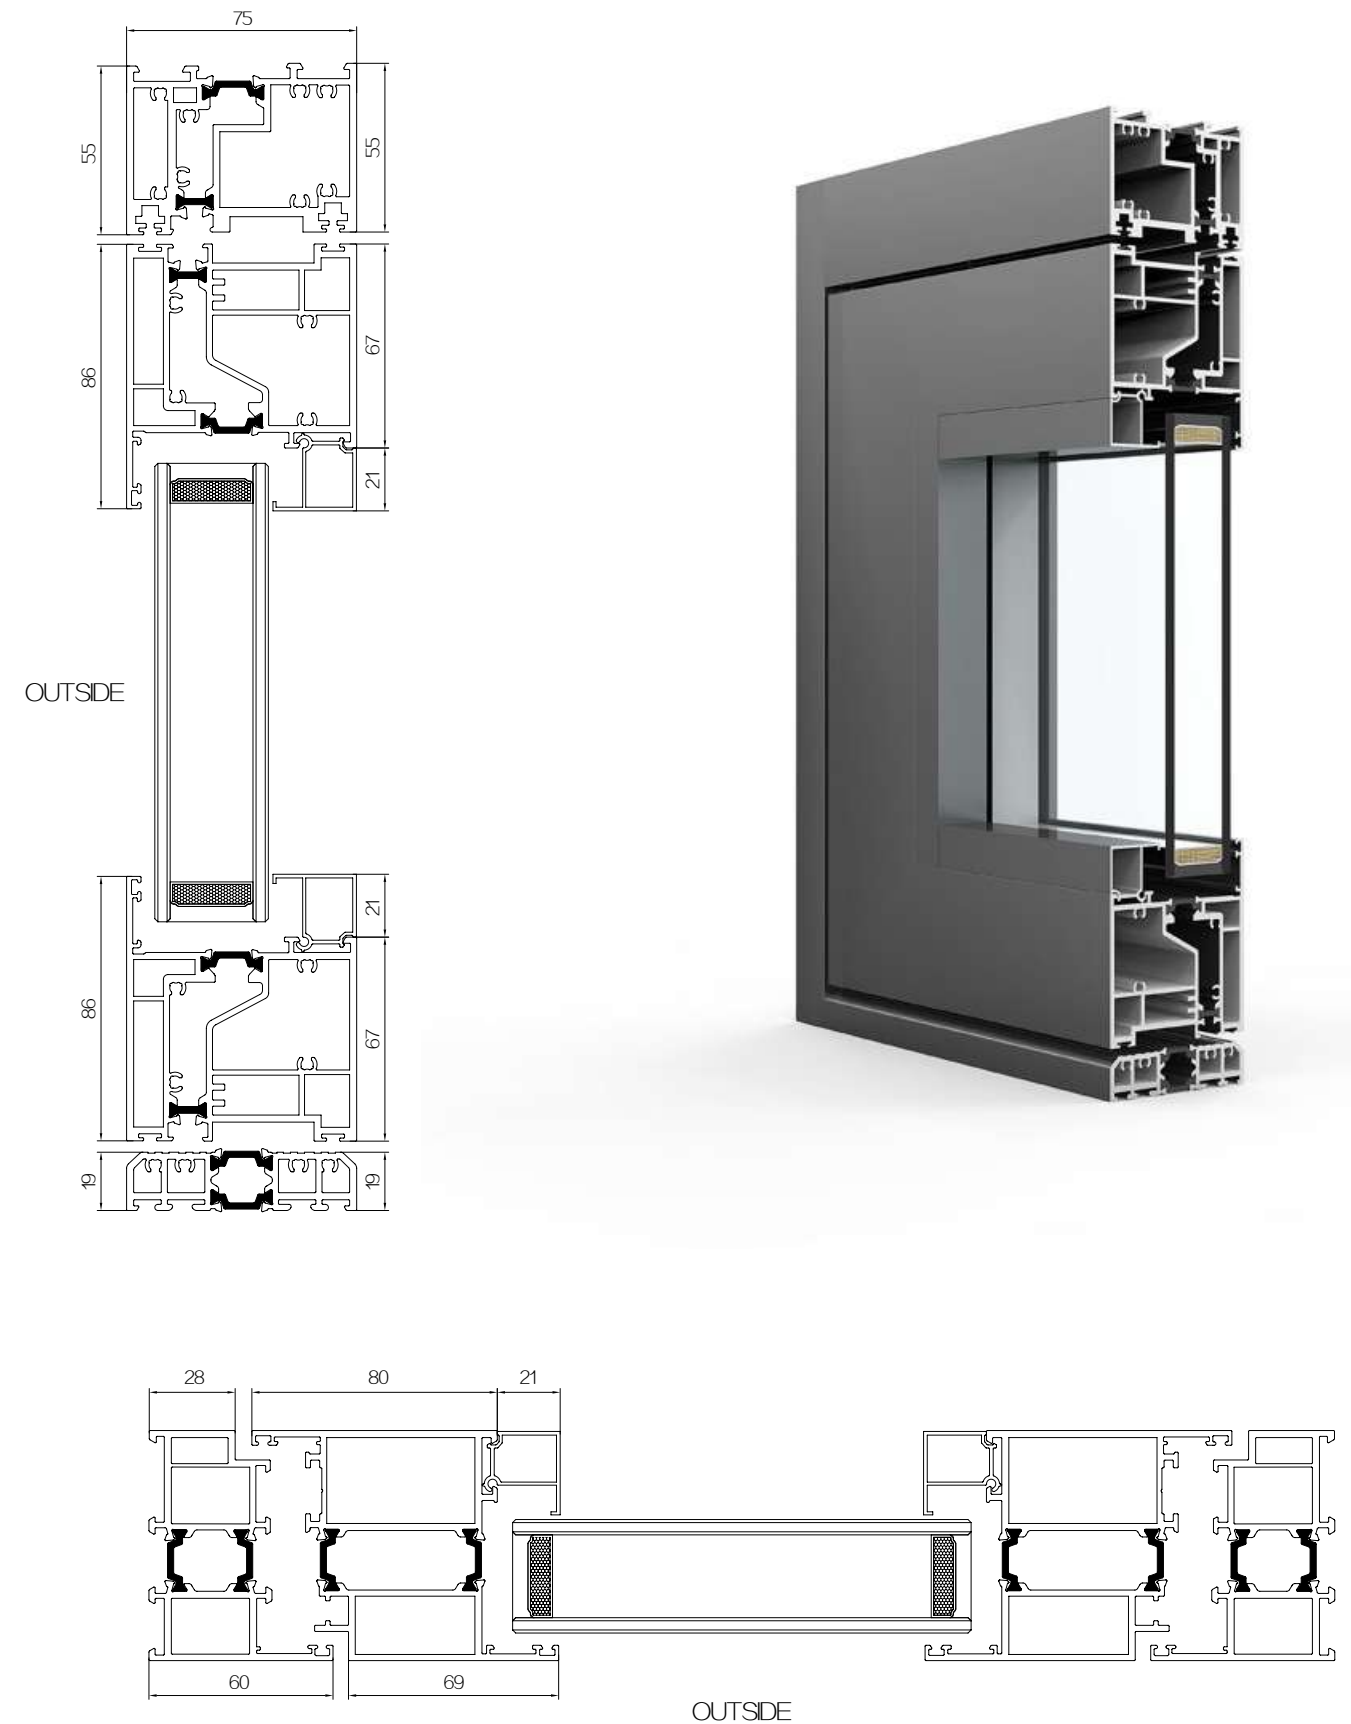

Basic parameters:

Thermal insulation coefficient:
Uw2.5W/m²K

Wind pressure resistance coefficient:
+2500Pa

Water tightness coefficient:
+500Pa

Air tightness coefficient:
Level 5

Sound insulation coefficient:
Rw up to 30dB

Product description:

1. The noise of opening and closing is small, and the walls on both sides of the door opening can not be occupied. The service life is long, and the heat preservation and dustproof performance are relatively good. It is suitable for various high, medium and low-grade decorative doors.
2. The frame and material of the door leaf are designed as a rectangular cavity, which is more firmly connected and more stable in structure. Combined with the double-layer insulating glass design, it is not only compact in structure, but also has good sound insulation and impact resistance, and is very solid and durable.
3. The door leaf adopts a flush design on all sides, with 19A/27A rectangular pressure line, which is not easy to deform. There is a sealing strip built into the C groove, which has better sealing performance, can effectively reduce the sound wave resonance, and has a good sound insulation and heat insulation effect.
4. The insulating glass can be freely equipped with magnetically controlled hollow louvers and electric louvers to realize two-way selection of lighting and shading.

75 SERIES THERMAL BREAK SPRING DOOR