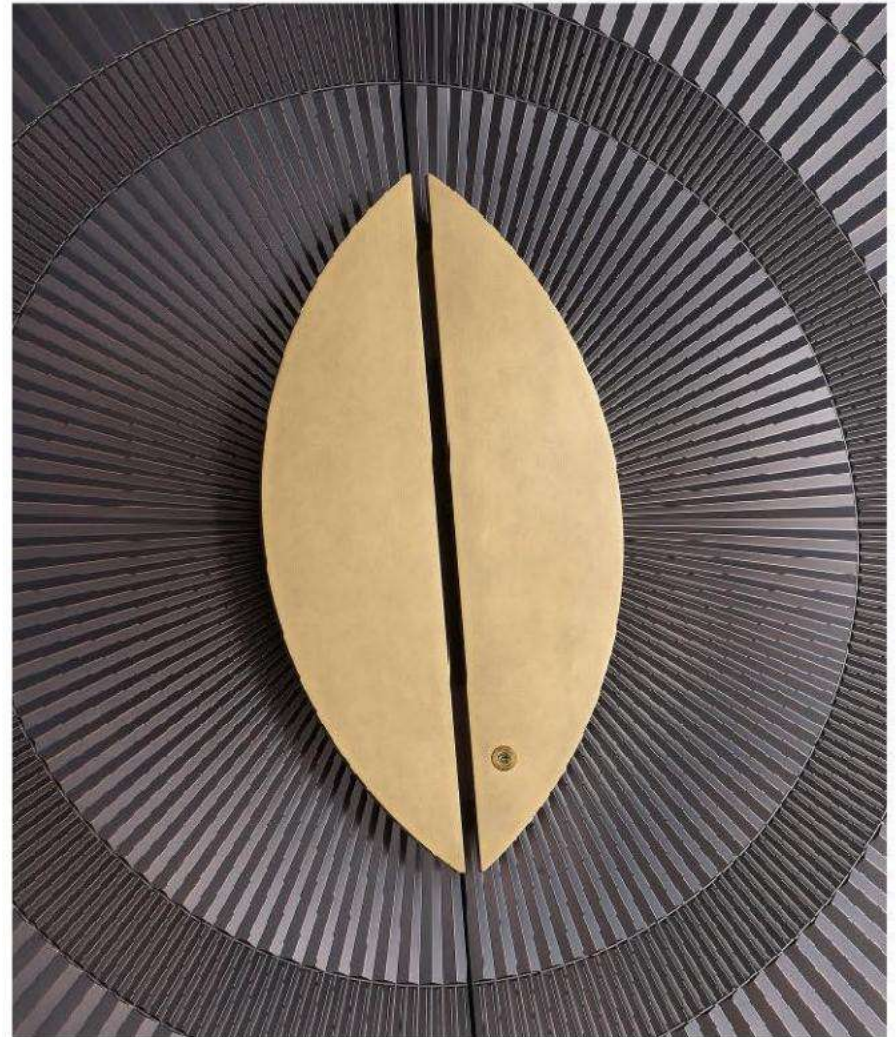

7447

Exterior Surface: Aluminum Sheet
Handle: Aluminum

Lock: E109
Hinge: Hidden Hinge