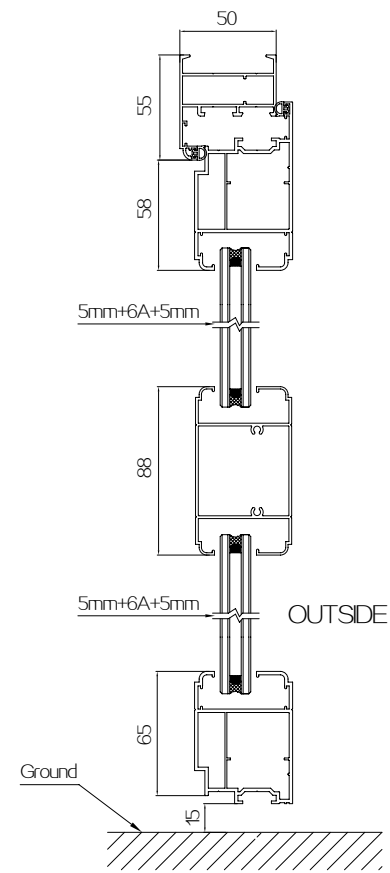

# 50 SERIES ALUMINUM CASEMENT DOOR