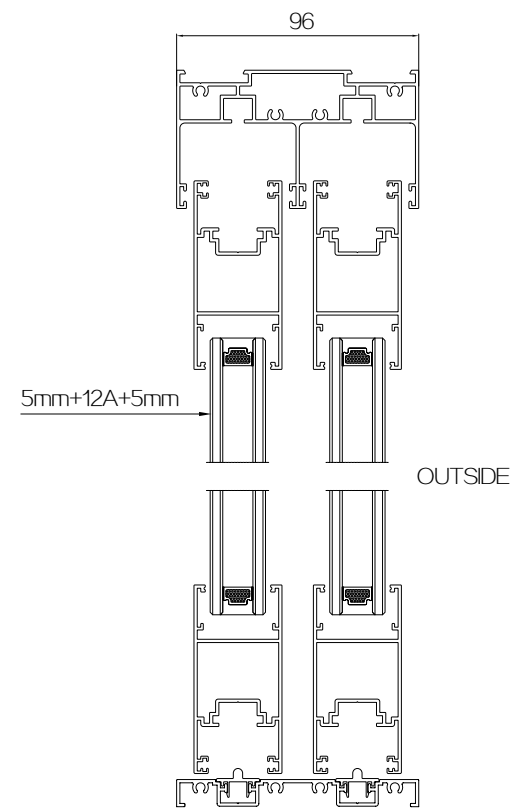

# 96 SERIES ALUMINUM SLIDING DOOR