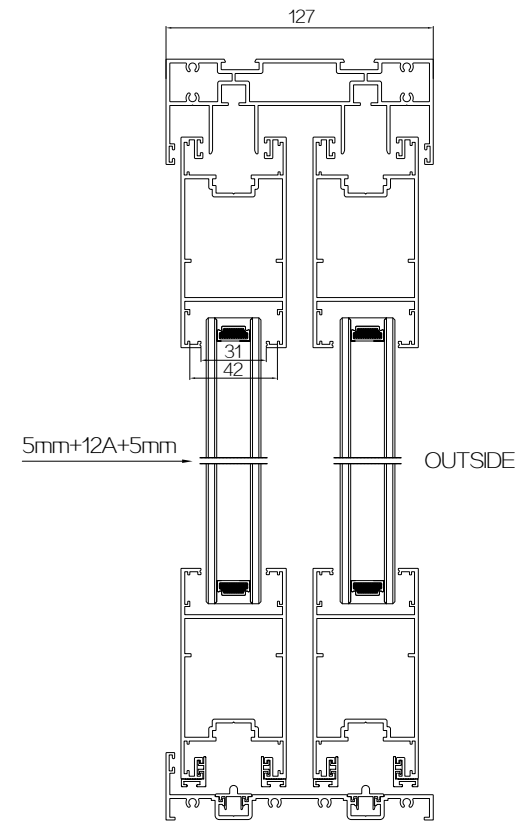

130 SERIES ALUMINUM SLIDING DOOR

Low rail without retaining edge