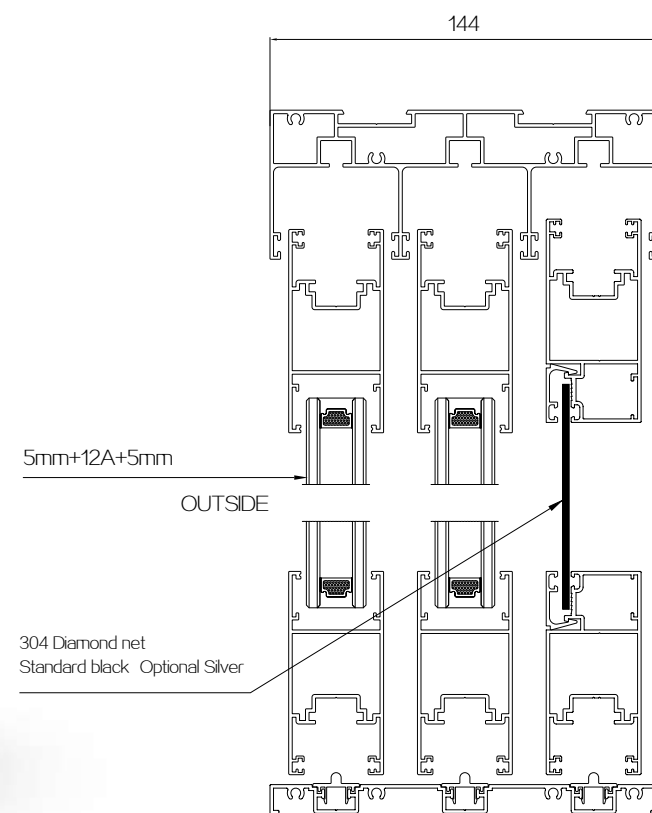

Space Aesthetics

Space realizes art, and art pursues life simple, bright and elegant,

exuding an uncompromising sense of high-level inside, Outside the window is a jungle-like picture,

and there is a warm and strong fragrance in the room. When you rest, you can recall the time that has passed.