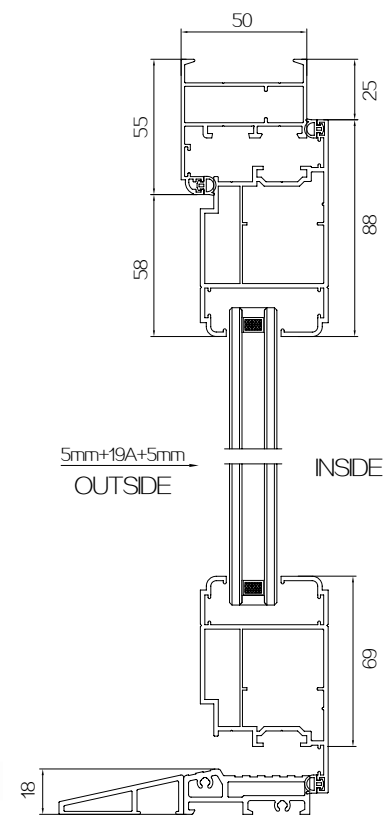

# 50 SERIES ALUMINUM CASEMENT DOOR