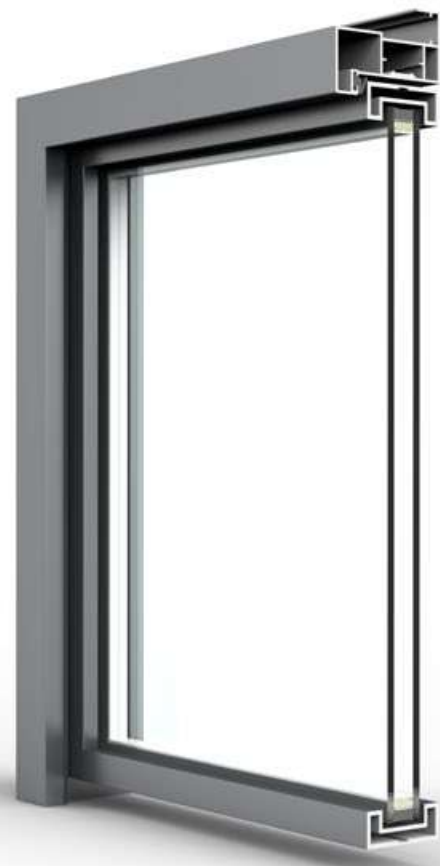

18 SERIES
SLIM FRAME ALUMINUM CASEMENT DOOR