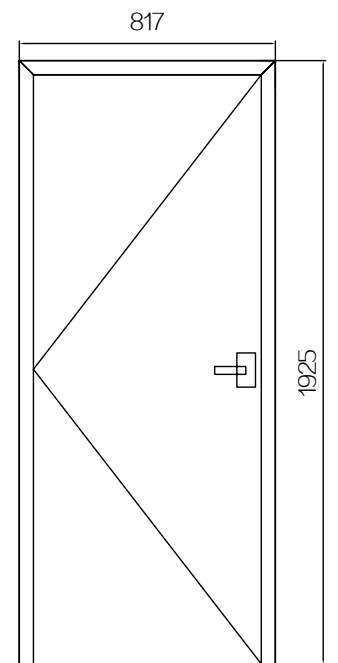

Remarks: lifting leg 10mm