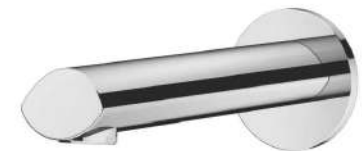

ADELA SERIES

110215
Basin mixer
Size:25mm cartridge

110217
Basin mixer
Size:25mm cartridge

130282
Kitchen mixer
Size:25mm cartridge

230265
Concealed
Shower mixer
Size:35mm cartridge

230266
Concealed
Shower mixer
Size:35mm cartridge

130352
Kitchen mixer
Size:25mm cartridge

130353
Basin mixer
Size:25mm cartridge

230267
Concealed
Basin mixer
Size:35mm cartridge

420146
Brass spout

ELEGANT TASTE.

Using beautiful metaphors, creating a poetic imagery world beyond the real world, rendering the beautiful feeling that bathrooms bring to people, and also showcasing the elegant taste of consumers.