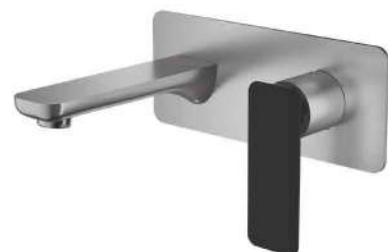

Fine lines
Elegant structure

FLORA SERIES

110309
Basin mixer
Size:35mm cartridge

110310
Basin mixer
Size:35mm cartridge

230363
Concealed
Basin mixer
Size:35mm cartridge

230361
Concealed
Shower mixer
Size:35mm cartridge

230362
Concealed
Shower mixer
Size:35mm cartridge

420120
Brass spout

130362
kitchen mixer
Size:35mm cartridge

130363
kitchen mixer
Size:35mm cartridge

— Elegant
structure

MUZE SERIES

Coagulating the movement of life by the artistic thought, the house can hold the lively freedom also.

MUZE SERIES

420056
Brass spout

230209
Concealed
Basin mixer
Size:35mm cartridge

110218
Basin mixer
Size:35mm cartridge

110226
Kitchen mixer
Size:35mm cartridge

230208
Concealed
Shower mixer
Size:35mm cartridge