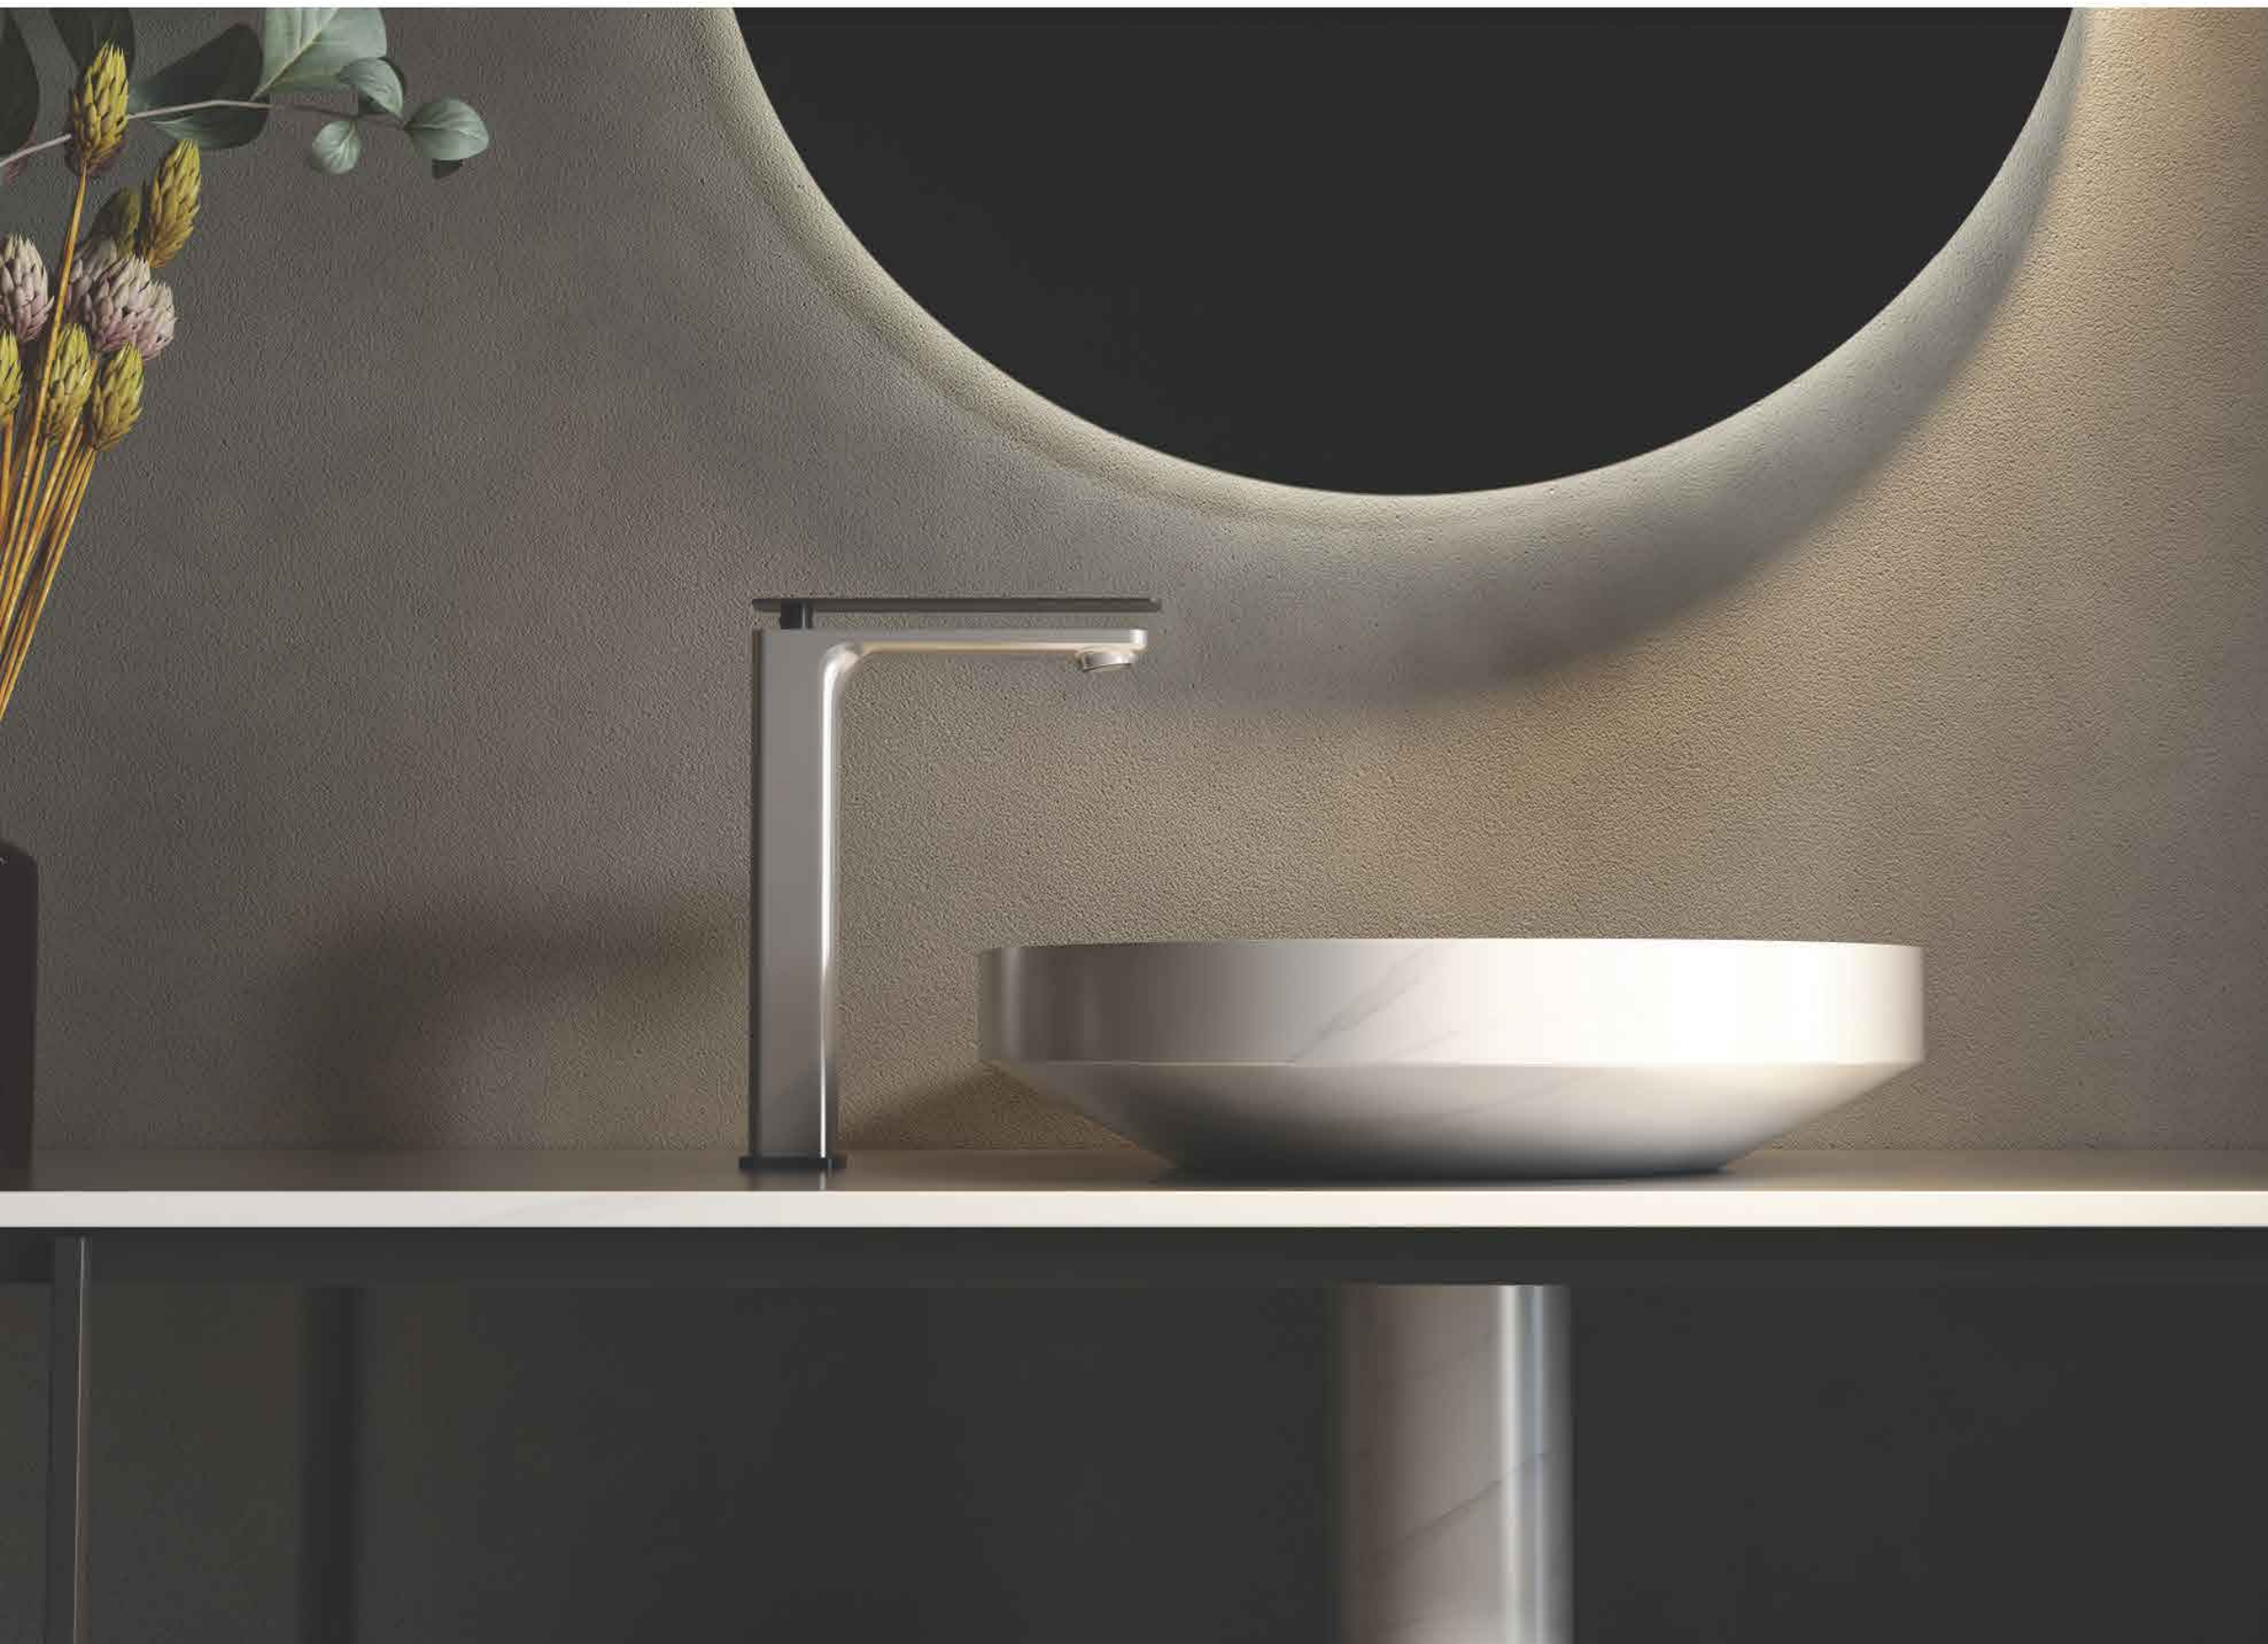

230362
Concealed
Shower mixer
Size:35mm cartridge

420120
Brass spout

130362
kitchen mixer
Size:35mm cartridge

130363
kitchen mixer
Size:35mm cartridge

— Elegant
structure

MUZE SERIES

Coagulating the movement of life by the artistic thought, the house can hold the lively freedom also.