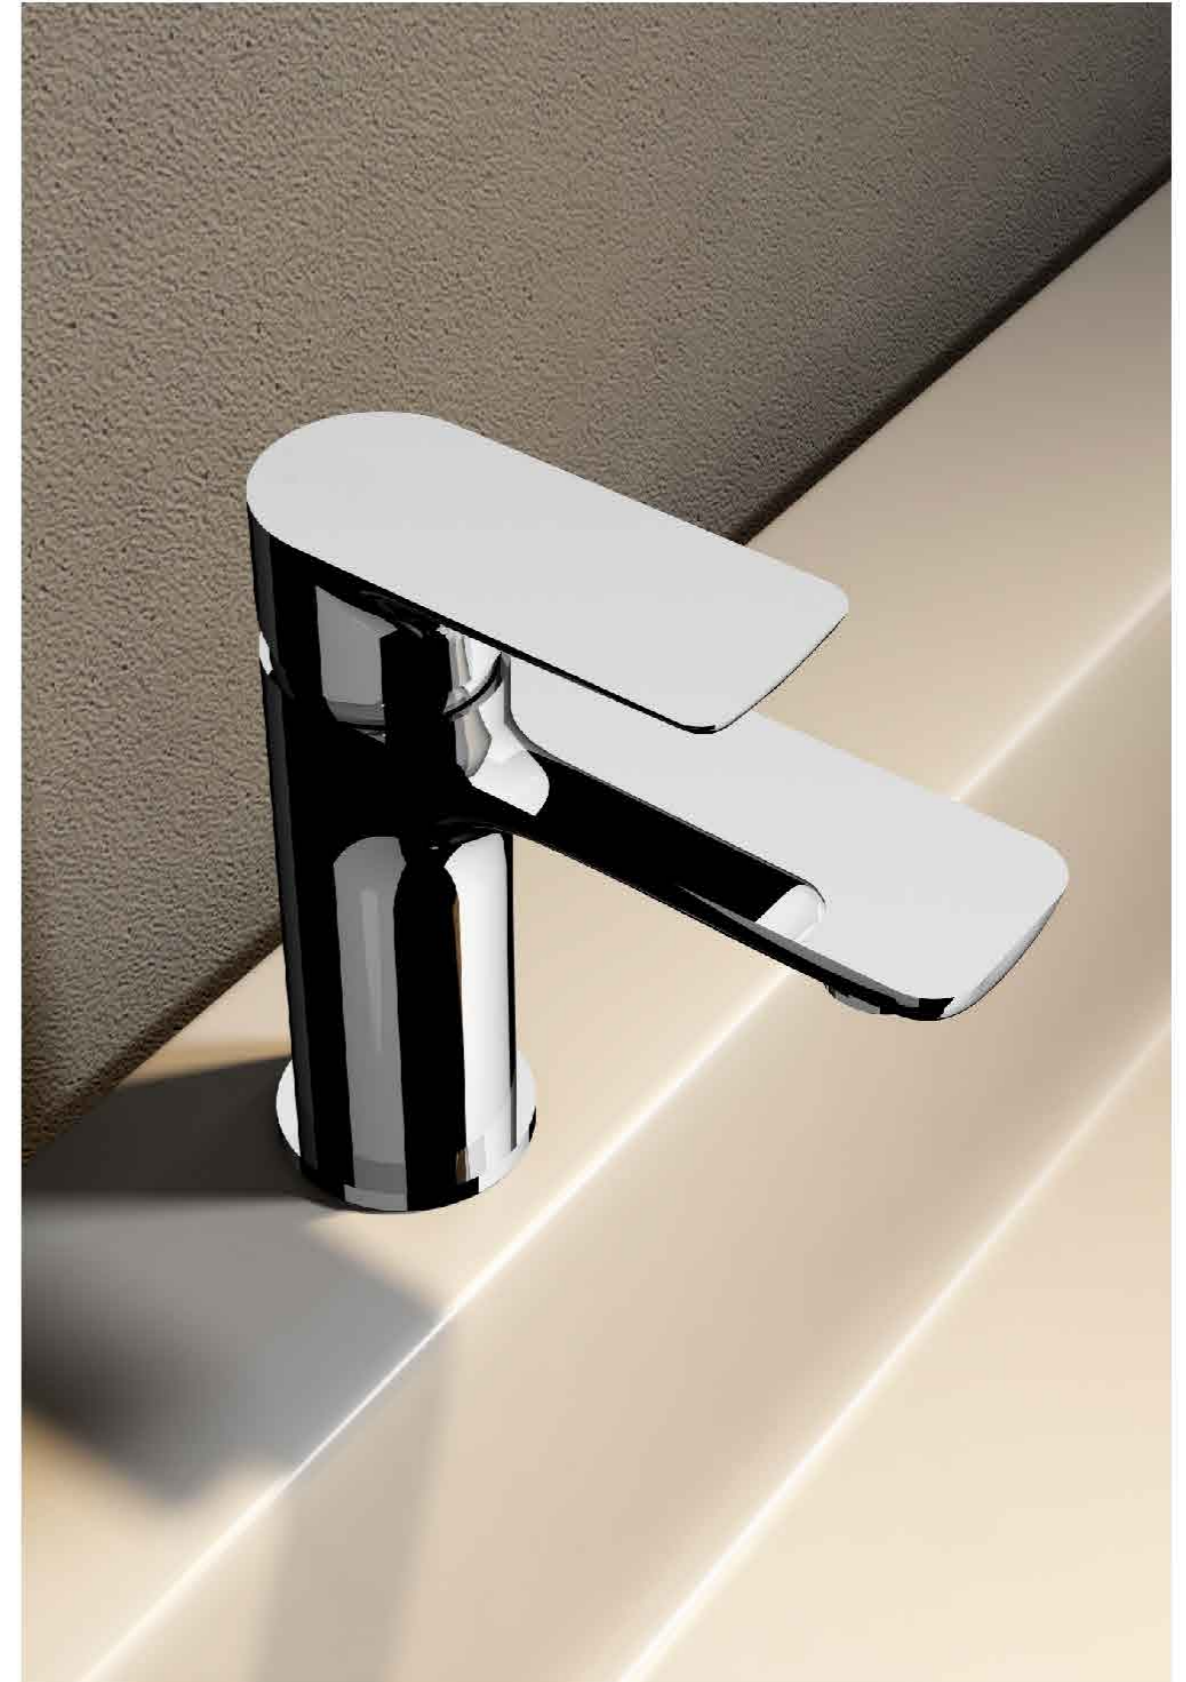

230084
Concealed
Shower mixer
Size:35mm cartridge

230110
Concealed
Basin mixer
Size:35mm cartridge

MOLLY SERIES >>