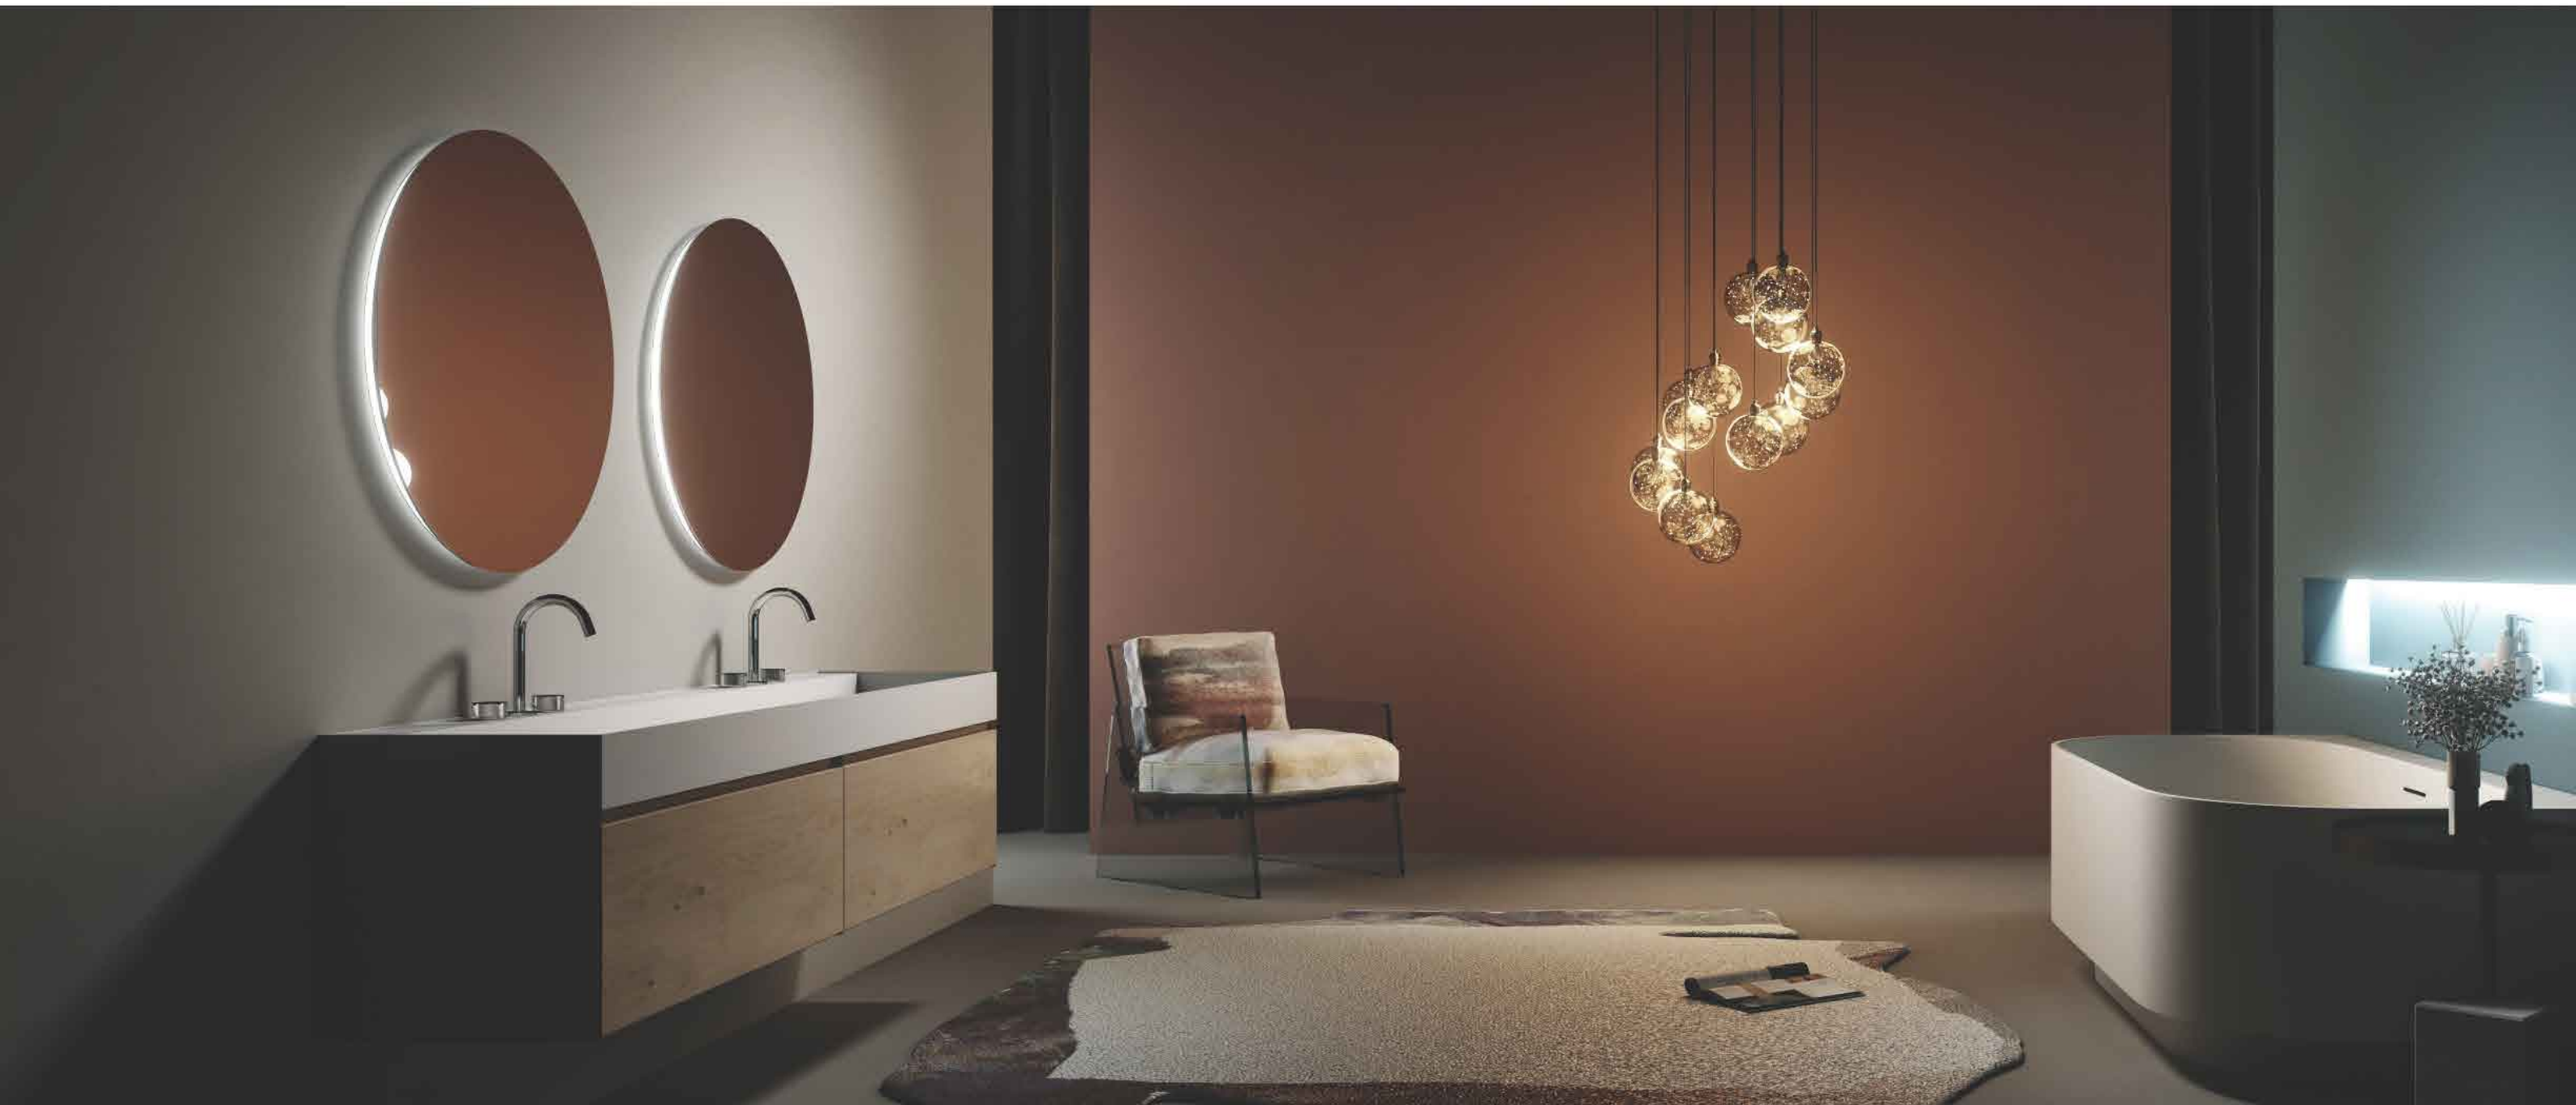

230218
Concealed
Basin mixer
Size:35mm cartridge

EVE
SERIES

EVE SERIES

— Innovation pursuit = hedonism

In the time of free thoughts to seek inspiration in tradition and then understand tacitly with a hint of a tip leading to one kind of perfect cooperation with years to enjoy.