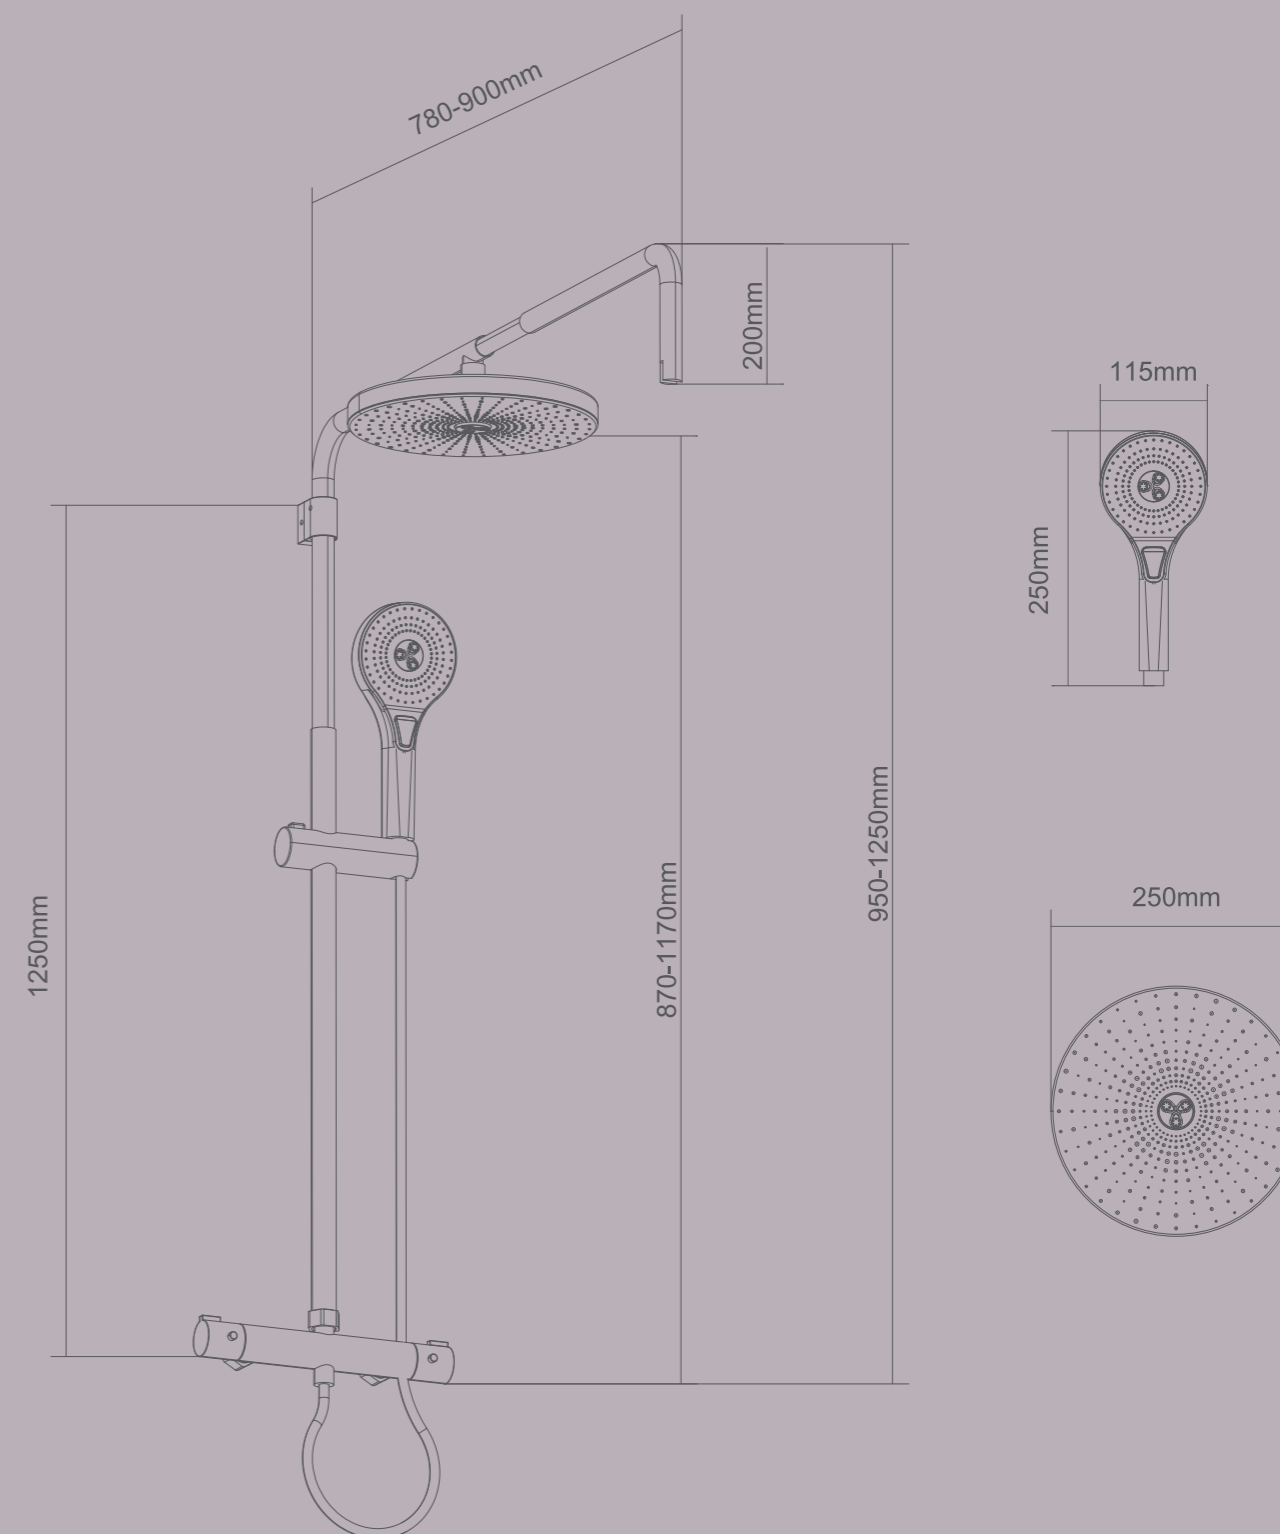

CDZ-01

PRODUCT PARAMETERS

Material:
Main body: stainless steel
Showers: ABS
Water outlet of the showers: silicone
Straight tube and bended pipe: stainless steel
Outlet tube: PVC

Top shower: $\phi 250\text{mm}$
Hand shower: $250 \times 115\text{mm}$
External thread: G1/2B
Water inlet opening to the fixing seat: 1125mm
Water inlet opening to the highest point: 950-1250mm
Water inlet opening to the surface of the shower: 870-1170mm
Distance between the shower outlet and the wall: 450mm

Color: black, gunmetal, bright silver, white