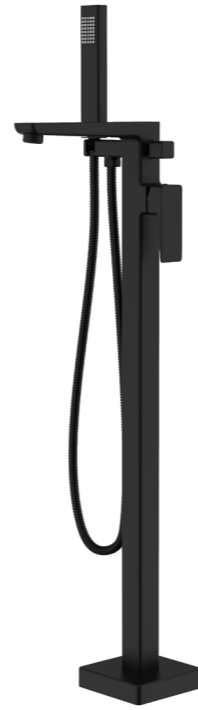

3C

SERIES

SLIDING RAIL SET SERIES

CDZ-01

CDZ-01

PRODUCT PARAMETERS

Material:
 Main body: stainless steel
 Showers: ABS
 Water outlet of the showers: silicone
 Straight tube and bended pipe: stainless steel
 Outlet tube: PVC

FREELY ADJUSTABLE DESIGN

With the adjustable design in horizontal and vertical directions, the vertical height of the shower column can be expanded by up to 30cm, and the horizontal height can be expanded by 15cm to meet the diversified bathroom space needs.

BATH SHOWER SERIES

Single Handle Freestanding Bath-Shower Faucet

Single Handle Freestanding Bath-Shower Faucet

Single Handle Freestanding Bath-Shower Faucet

Single Handle Freestanding Bath-Shower Faucet

Single Handle Freestanding Bath-Shower Faucet