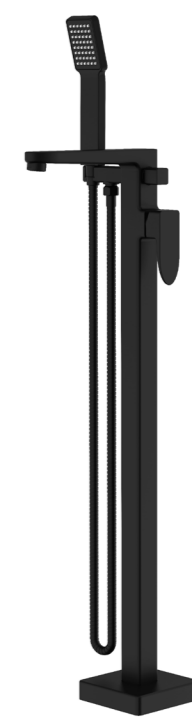

Single Handle Freestanding Bath-Shower Faucet