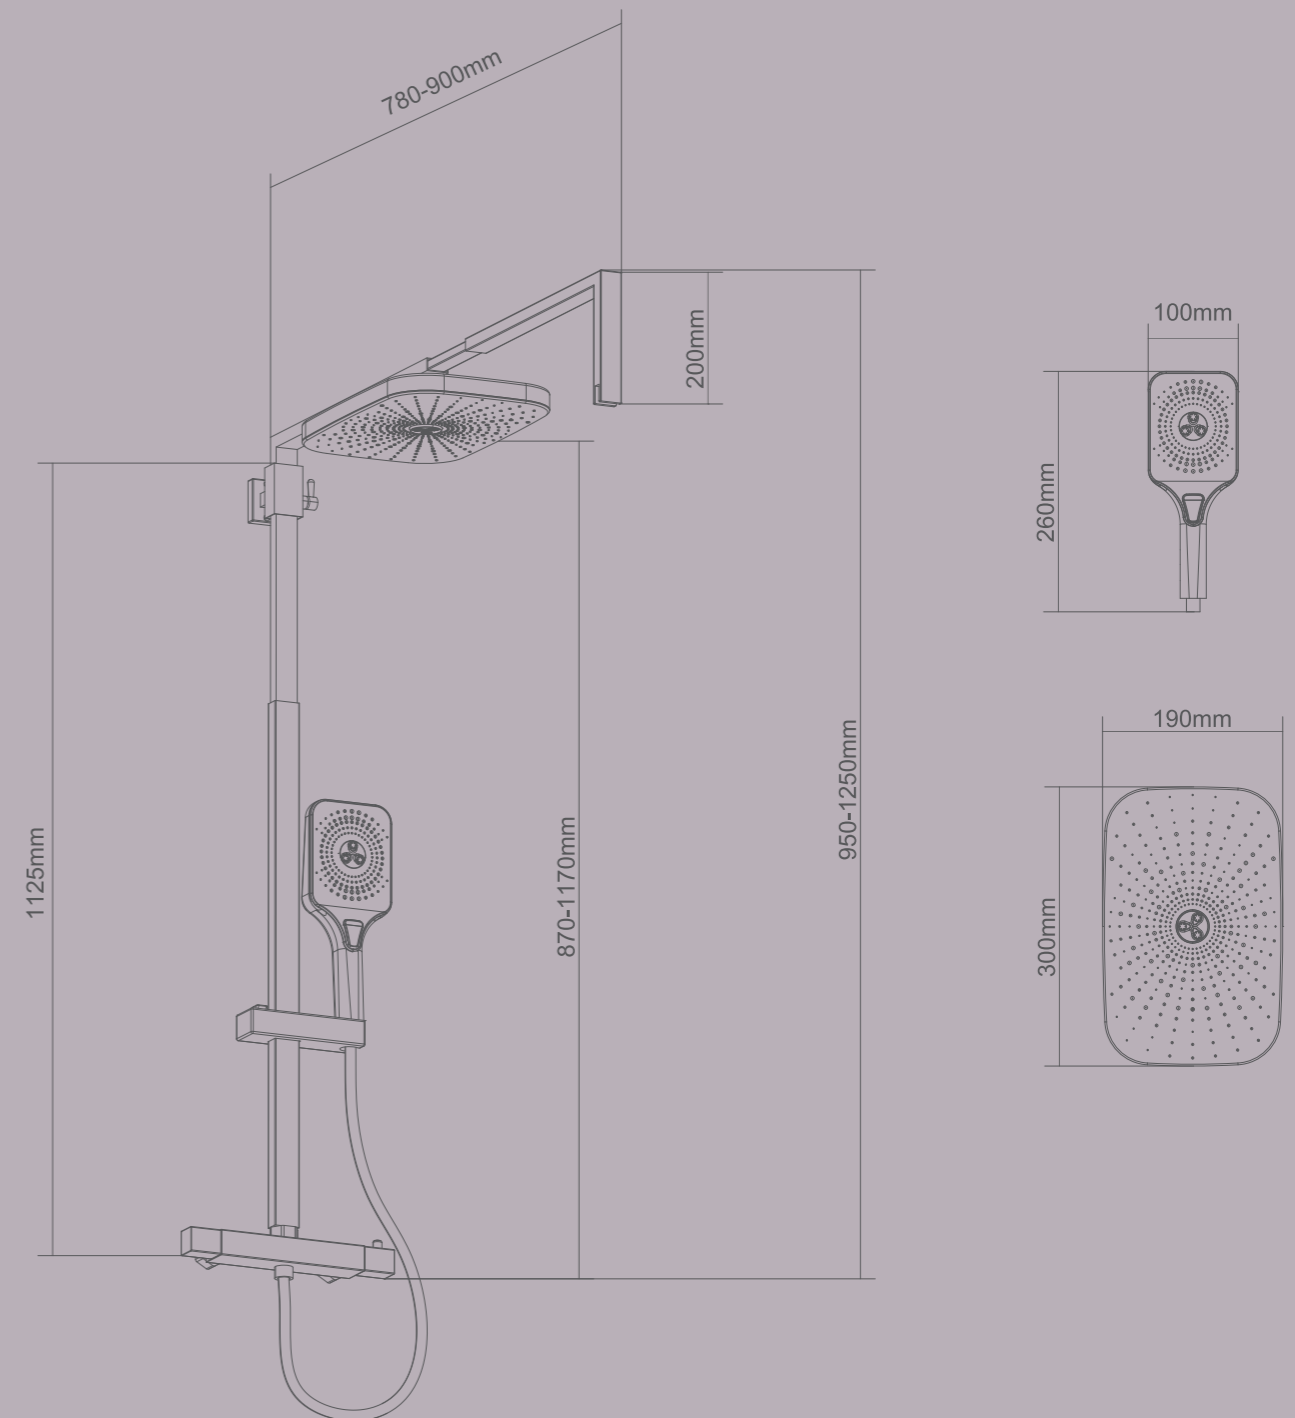

CDZ-02

PRODUCT PARAMETERS

Material:
Main body: stainless steel
Showers: ABS
Water outlet of the showers: silicone
Straight tube and bended pipe: stainless steel
Outlet tube: PVC

Top shower: 300x190mm
Hand shower: 260x100mm
External thread: G1/2B
Water inlet opening to the fixing seat: 1125mm
Water inlet opening to the highest point: 950-1250mm
Water inlet opening to the surface of the shower: 870-1170mm
Distance between the shower outlet and the wall: 450mm

Color: black, gunmetal, bright silver, white