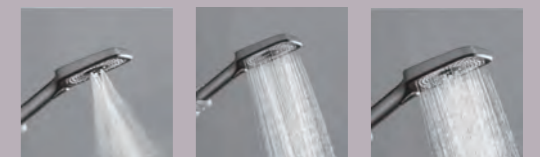

Color: black, gunmetal, bright silver, white

Color:
WHITE.

Color:
GUNMETAL.

Color:
BRIGHT SILVER.

Color:
BLACK.

DUVARI

BIONIC RAIN SHOWER

Three times bigger than the ordinary shower top sprayer, with a wide water outlet area. The water outlet angle can be adjusted at will and can be started with one key. The water coming out of the double water spray super large shower is a bionic rain shower from nature, which imitates the natural rain falling effect. Combined with the large spray aperture, the water coming out of the shower is soft and delicate, and the strength is even and soft. When using silicone water outlet, the water outlet nozzle is not easy to deform, the scale is clean once kneaded, and it is not easy to change color after long use.

FREELY ADJUSTABLE DESIGN

With the adjustable design in horizontal and vertical directions, the vertical height of the shower column can be expanded by up to 30cm, and the horizontal height can be expanded by 15cm to meet the diversified bathroom space needs.

Rainforest moisturizing water outlet mode, particle pressurization pulse water outlet mode and mixed water outlet mode can be switched at will.

Mixed water outlet mode can be switched at will.

ZINC ALLOY
SCALD PROOF
FAUCET
PROTECTION

left

with a 38° constant temperature
and a key to stop water

right

the right handle can switch
the two levels of water outlet

Zinc alloy scald proof faucet protection, shower farewell to accidental scald. The double-layer synthetic material can enhance the heat insulation effect by passing water, and the shower is not afraid of accidental scalding.