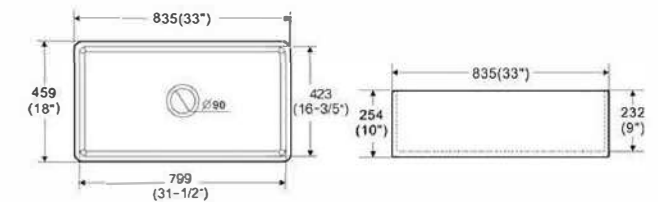

Size: 1150 × 500 × 215mm

Size: 800 × 500 × 210 mm

Size: 1150 × 500 × 215mm

Size: 1170 × 505 × 215mm

Size: 500 × 500 × 225mm

Size: 850 × 460 × 200 mm
Patent Number: ZL01343706.2

Size: 850 × 460 × 200mm

Size: 850 × 450 × 200mm

A524A
Size: 405x405x130mm
405
15-9/10"
405
15-9/10"
130
5-1/8"

A524B
Size: 365x365x125mm
365
14-3/8"
365
14-3/8"
120
4-7/10"

A394
Size: 555x320x130mm
555
21-4/5"
320
12-3/5"
130
5-1/8"

A400
Size: 585x460x185mm
585
23"
460
18-1/10"
185
7-3/10"

3018S

Apron Kitchen Sink Embedded Type
 Size: 760x459x254 mm 30"x18"x10"

3318S

Apron Kitchen Sink Embedded Type
 Size: 835x459x254 mm 33"x18"x10"

3318D

Apron Kitchen Sink Embedded Type
 Size: 835x459x254 mm 33"x18"x10"

400X400X150mm

550X380X125mm

400X400X150mm

479X321X148mm

420X420X140mm

479X321X148mm

420X420X140mm

550*380*125mm