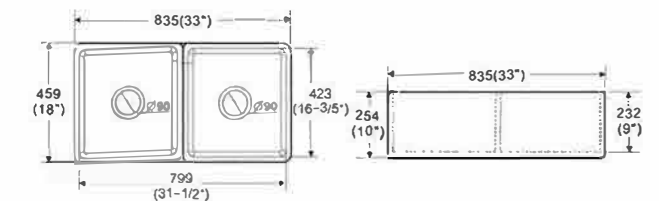

Size: 1150 × 500 × 215mm

Size: 800 × 500 × 210 mm

Size: 1150 × 500 × 215mm

Size: 1170 × 505 × 215mm

Size: 500 × 500 × 225mm

Size: 850 × 460 × 200 mm
Patent Number: ZL01343706.2

Size: 850 × 460 × 200mm

Size: 850 × 450 × 200mm

Size: 1150 × 500 × 215mm

Size: 1100 × 500 × 200mm

Size: 1150 × 500 × 215
1200 × 500 × 215 1200 × 600 × 215

998 × 503 × 180 mm

Size: 480 × 425 × 220 mm Size: 580 × 550 × 220 mm
Patent Number: ZL01310020.3

Size: 740 × 440 × 220mm

3018S

Apron Kitchen Sink Embedded Type
 Size: 760x459x254 mm 30"x18"x10"

3318S

Apron Kitchen Sink Embedded Type
 Size: 835x459x254 mm 33"x18"x10"

3318D

Apron Kitchen Sink Embedded Type
 Size: 835x459x254 mm 33"x18"x10"

400X400X150mm

550X380X125mm

400X400X150mm

479X321X148mm

420X420X140mm

479X321X148mm

420X420X140mm

550*380*125mm