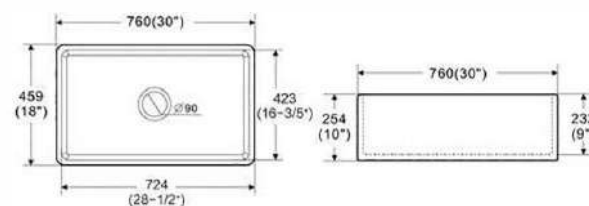

Apron Kitchen Sink   Embedded Type
Size: 760x459x254 mm   30"x18"x10"