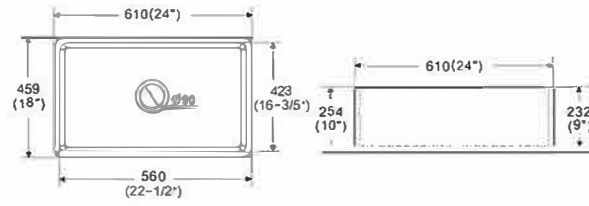

Size: 1150 × 500 × 215mm

Size: 800 × 500 × 210 mm

Size: 1150 × 500 × 215mm

Size: 1170 × 505 × 215mm

Size: 500 × 500 × 225mm

Size: 850 × 460 × 200 mm
Patent Number: ZL01343706.2

Size: 850 × 460 × 200mm

Size: 850 × 450 × 200mm

Size: 1150 × 500 × 215mm

Size: 1100 × 500 × 200mm

Size: 1150 × 500 × 215
1200 × 500 × 215 1200 × 600 × 215

998 × 503 × 180 mm

Size: 480 × 425 × 220 mm Size: 580 × 550 × 220 mm
Patent Number: ZL01310020.3

Size: 740 × 440 × 220mm

A524A
Size: 405x405x130mm
405
15-9/10"
405
15-9/10"
130
5-1/8"

A524B
Size: 365x365x125mm
365
14-3/8"
365
14-3/8"
120
4-7/10"

A394
Size: 555x320x130mm
555
21-4/5"
320
12-3/5"
130
5-1/8"

A400
Size: 585x460x185mm
585
23"
460
18-1/10"
185
7-3/10"

9120EE-BM-WM
MATT BLACK
Size:1210x460x180mm

9060ET-BM/WM
MATT BLACK
Size:610x460x175mm

9090ET-BM/WM
MATT BLACK
Size:910x460x175mm

9120ET-BM/WM
MATT BLACK
Size:1210x460x175mm

2418S

Apron Kitchen Sink Embedded Type
 Size: 610x459x254 mm 24"x18"x10"