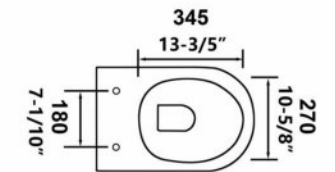

**0382Z-SMB**

Swirling Rush One-piece toilet  
Size:710x380x715mm  
S-trap:300mm Roughing-in

**0382Y-S**

Swirling Rush One-piece toilet  
Size:680x410x785mm  
S-trap:300mm Roughing-in

**0382Z-S**

Swirling Rush One-piece toilet  
Size:710x380x715mm  
S-trap:300mm Roughing-in

## RIMLESS FLUSHING

**RIMLESS** 

**WC-18001-R-MB**

Wall hung toilet  
Size:535x360x360mm  
P-trap:180mm Roughing-in

**RIMLESS** 

**WC-18001-L-MB**

Wall hung toilet  
Size:515x360x360mm  
P-trap:180mm Roughing-in

**RIMLESS** 

**WC-18001-R**

Wall hung toilet  
Size:535x360x360mm  
P-trap:180mm Roughing-in

**RIMLESS** 

**WC-18001-L**

Wall hung toilet  
Size:515x360x360mm  
P-trap:180mm Roughing-in