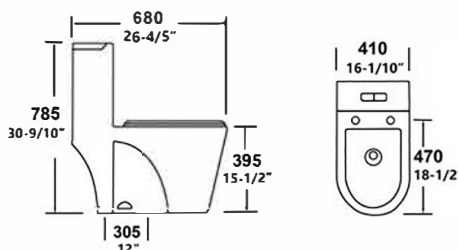

### 2183

Rimless One -piece toilet  
Size:710x380x715mm  
S-trap:300mm Roughing-in

**832Y-MB**

Siphonic One-piece toilet  
Size:690x360x810mm  
S-trap:300mm Roughing-in

**832Y**

Siphonic One-piece toilet  
Size:690x360x810mm  
S-trap:300mm Roughing-in

**832Z-MB**

Siphonic One-piece toilet  
Size:690x380x765mm  
S-trap:300mm Roughing-in

**832Z**

Siphonic One-piece toilet  
Size:690x380x765mm  
S-trap:300mm Roughing-in

**0382Y-MB**

Swirling Rush One-piece toilet  
Size:680x410x785mm  
S-trap:300mm Roughing-in

**0382Y**

Swirling Rush One-piece toilet  
Size:680x410x785mm  
S-trap:300mm Roughing-in

**0382Z-MB**

Swirling Rush One-piece toilet  
Size:710x380x715mm  
S-trap:300mm Roughing-in

**0382Z**

Swirling Rush One-piece toilet  
Size:710x380x715mm  
S-trap:300mm Roughing-in

Soft Slow Down Cover

Rimless Design

Bigger Sewage Drain

**OVS-2184**

Siphon one-piece toilet  
Size:680x470x700mm  
S-trap:300mm Roughing-in

**0382-SMB**

Swirling Rush One-piece toilet  
Size:680x410x785mm  
S-trap:300mm Roughing-in