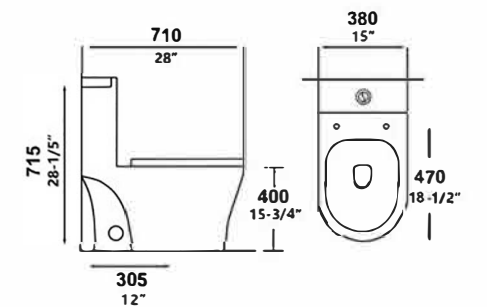

### 2183

Rimless One -piece toilet  
Size:710x380x715mm  
S-trap:300mm Roughing-in

**832Y-MB**

Siphonic One-piece toilet  
Size:690x360x810mm  
S-trap:300mm Roughing-in

**832Y**

Siphonic One-piece toilet  
Size:690x360x810mm  
S-trap:300mm Roughing-in

**832Z-MB**

Siphonic One-piece toilet  
Size:690x380x765mm  
S-trap:300mm Roughing-in

**832Z**

Siphonic One-piece toilet  
Size:690x380x765mm  
S-trap:300mm Roughing-in

**0382Y-MB**

Swirling Rush One-piece toilet  
Size:680x410x785mm  
S-trap:300mm Roughing-in

**0382Y**

Swirling Rush One-piece toilet  
Size:680x410x785mm  
S-trap:300mm Roughing-in

**0382Z-MB**

Swirling Rush One-piece toilet  
Size:710x380x715mm  
S-trap:300mm Roughing-in

**0382Z**

Swirling Rush One-piece toilet  
Size:710x380x715mm  
S-trap:300mm Roughing-in

Soft Slow Down Cover

Rimless Design

Bigger Sewage Drain

**OVS-2184**

Siphon one-piece toilet  
Size:680x470x700mm  
S-trap:300mm Roughing-in

**0382-SMB**

Swirling Rush One-piece toilet  
Size:680x410x785mm  
S-trap:300mm Roughing-in