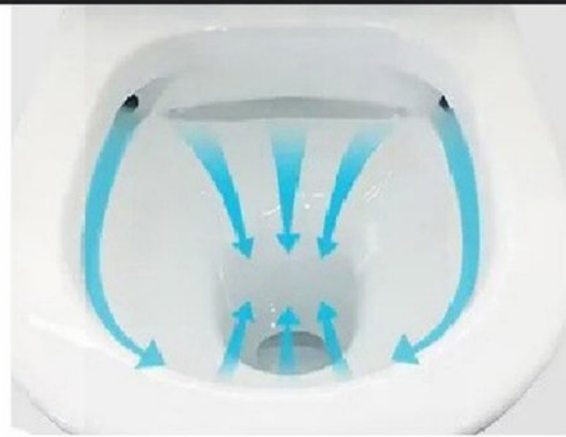

RIMLESS FLUSHING

RIMLESS

WC-18001-R-MB

Wall hung toilet
Size:535x360x360mm
P-trap:180mm Roughing-in

RIMLESS

WC-18001-L-MB

Wall hung toilet
Size:515x360x360mm
P-trap:180mm Roughing-in

RIMLESS

WC-18001-R

Wall hung toilet
Size:535x360x360mm
P-trap:180mm Roughing-in

RIMLESS

WC-18001-L

Wall hung toilet
Size:515x360x360mm
P-trap:180mm Roughing-in