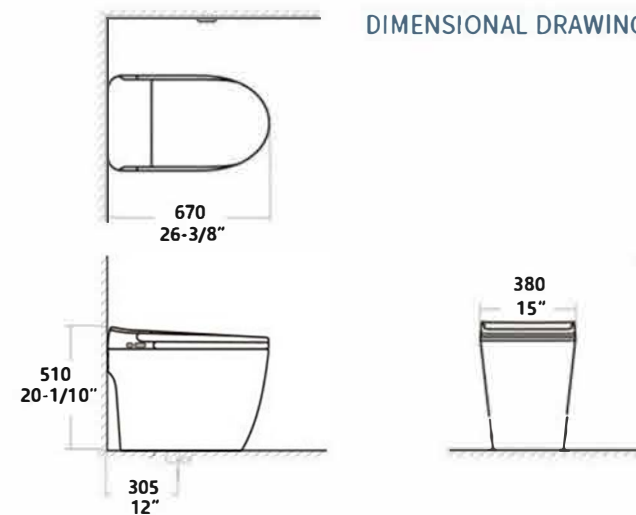

DIMENSIONAL DRAWING

MAIN FUNCTION

- Bidet Washing
- Hip Washing
- Moving Massage
- Warm Wind Drying
- Self-Cleaning Nozzle
- Night Light
- Kids Mode
- Electrical Leakage Protection
- Auto Open/Close Cover & Feet Sensor Open/Close Cover & Remote Controlled Open/Close Cover
- Adjustable Water Temperature
- Adjustable Drying Temperature
- Adjustable Seat Temperature
- Adjustable Nozzle Position
- Water Pressure Adjusting
- Power Outage Flushing
- Strong And Soft Spraying