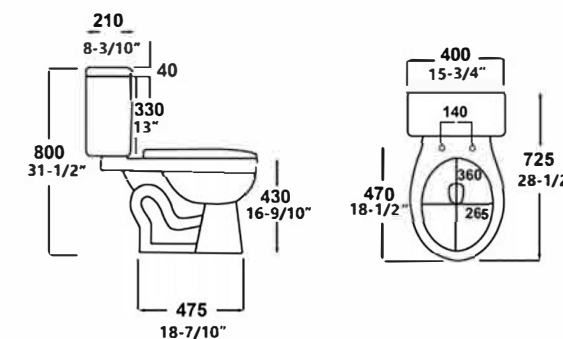

**2230C** (Automatic Cover)  
SMART ONE-PIECE TOILET

SIZE: 670X380X510mm  
MATERIAL: Ceramic Bowl & ABS Cover  
S-TRAP: 300/400MM P-TRAP: 180MM

HEATING MODE: Non-Cistern Rapid Heating Type  
RATED VOLTAGE: 110V-220V  
COLOR: White

**2181**

Siphonic one-piece toilet  
 Size: 710x370x740mm (28"x14-1/2"x29")  
 S-trap.305mm Roughing-in

**2181-T**

Siphonic one-piece toilet  
 Size: 710x370x740mm (28"x14-1/2"x29")  
 S-trap.305mm Roughing-in

**2117Y**

Siphonic one-piece toilet  
 Size: 680x370x720mm (26-4/5"x14-3/5"x30-3/10")  
 S-trap.305mm Roughing-in

**2139Z**

Siphon two-piece toilet  
 Size: 720x400x800mm  
 S-trap:300mm Roughing-in

**RIMLESS** 

**WC-18001-R**

Wall hung toilet  
Size:535x360x360mm  
P-trap:180mm Roughing-in

**RIMLESS** 

**WC-18001-L**

Wall hung toilet  
Size:515x360x360mm  
P-trap:180mm Roughing-in