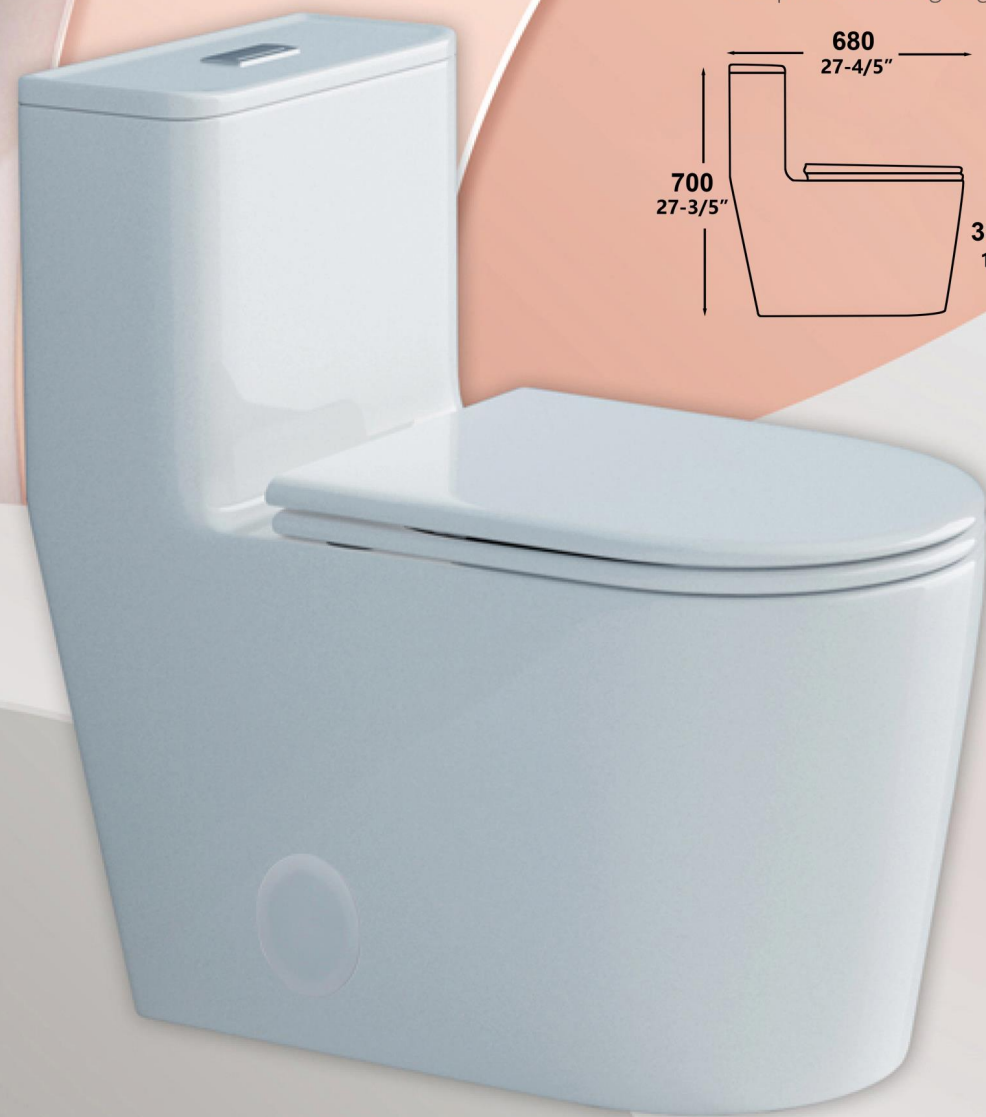

**2213C** (Automatic Cover)  
SMART ONE-PIECE TOILET

SIZE: 670X380X510mm  
MATERIAL: Ceramic Bowl & ABS Cover  
S-TRAP: 300/400MM P-TRAP: 180MM

HEATING MODE: Non-Cistern Rapid Heating Type  
RATED VOLTAGE: 110V-220V  
COLOR: White

**2230C** (Automatic Cover)  
SMART ONE-PIECE TOILET

SIZE: 670X380X510mm  
MATERIAL: Ceramic Bowl & ABS Cover  
S-TRAP: 300/400MM P-TRAP: 180MM

HEATING MODE: Non-Cistern Rapid Heating Type  
RATED VOLTAGE: 110V-220V  
COLOR: White

**0382Y**

Swirling Rush One-piece toilet  
Size:680x410x785mm  
S-trap:300mm Roughing-in

**0382Z-MB**

Swirling Rush One-piece toilet  
Size:710x380x715mm  
S-trap:300mm Roughing-in

**0382Z**

Swirling Rush One-piece toilet  
Size:710x380x715mm  
S-trap:300mm Roughing-in

Soft Slow Down Cover

Rimless Design

Bigger Sewage Drain

**OVS-2184**

Siphon one-piece toilet  
Size:680x470x700mm  
S-trap:300mm Roughing-in

**0382-SMB**

Swirling Rush One-piece toilet  
Size:680x410x785mm  
S-trap:300mm Roughing-in