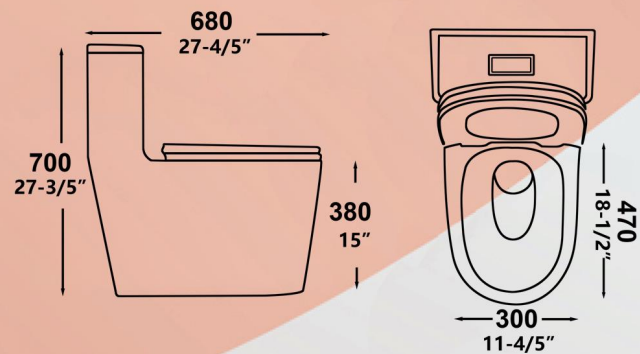

**0382Y**

Swirling Rush One-piece toilet  
Size:680x410x785mm  
S-trap:300mm Roughing-in

**0382Z-MB**

Swirling Rush One-piece toilet  
Size:710x380x715mm  
S-trap:300mm Roughing-in

**0382Z**

Swirling Rush One-piece toilet  
Size:710x380x715mm  
S-trap:300mm Roughing-in

Soft Slow Down Cover

Rimless Design

Bigger Sewage Drain

**OVS-2184**

Siphon one-piece toilet  
Size:680x470x700mm  
S-trap:300mm Roughing-in

**0382-SMB**

Swirling Rush One-piece toilet  
Size:680x410x785mm  
S-trap:300mm Roughing-in

**0382Z-SMB**

Swirling Rush One-piece toilet  
Size:710x380x715mm  
S-trap:300mm Roughing-in

**0382Y-S**

Swirling Rush One-piece toilet  
Size:680x410x785mm  
S-trap:300mm Roughing-in

**0382Z-S**

Swirling Rush One-piece toilet  
Size:710x380x715mm  
S-trap:300mm Roughing-in