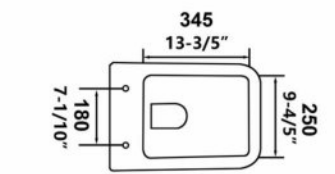

**0382Z-SMB**

Swirling Rush One-piece toilet  
Size:710x380x715mm  
S-trap:300mm Roughing-in

**0382Y-S**

Swirling Rush One-piece toilet  
Size:680x410x785mm  
S-trap:300mm Roughing-in

**0382Z-S**

Swirling Rush One-piece toilet  
Size:710x380x715mm  
S-trap:300mm Roughing-in

## RIMLESS FLUSHING

**RIMLESS** 

**WC-18001-R-MB**

Wall hung toilet  
Size:535x360x360mm  
P-trap:180mm Roughing-in

**RIMLESS** 

**WC-18001-L-MB**

Wall hung toilet  
Size:515x360x360mm  
P-trap:180mm Roughing-in

**RIMLESS** 

**WC-18001-R**

Wall hung toilet  
Size:535x360x360mm  
P-trap:180mm Roughing-in

**RIMLESS** 

**WC-18001-L**

Wall hung toilet  
Size:515x360x360mm  
P-trap:180mm Roughing-in