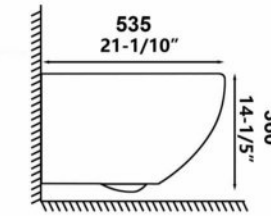

**0382Z-SMB**

Swirling Rush One-piece toilet  
Size:710x380x715mm  
S-trap:300mm Roughing-in

**0382Y-S**

Swirling Rush One-piece toilet  
Size:680x410x785mm  
S-trap:300mm Roughing-in

**0382Z-S**

Swirling Rush One-piece toilet  
Size:710x380x715mm  
S-trap:300mm Roughing-in

## RIMLESS FLUSHING

**RIMLESS** 

**WC-18001-R-MB**

Wall hung toilet  
Size:535x360x360mm  
P-trap:180mm Roughing-in

**RIMLESS** 

**WC-18001-L-MB**

Wall hung toilet  
Size:515x360x360mm  
P-trap:180mm Roughing-in

**RIMLESS** 

**WC-18001-R**

Wall hung toilet  
Size:535x360x360mm  
P-trap:180mm Roughing-in

**RIMLESS** 

**WC-18001-L**

Wall hung toilet  
Size:515x360x360mm  
P-trap:180mm Roughing-in