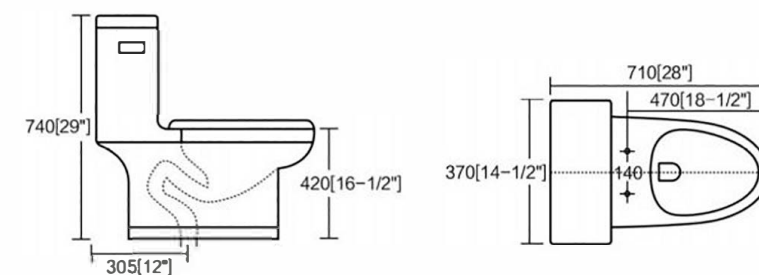

AUTOMATIC  
COVER

DIMENSIONAL DRAWING

MAIN FUNCTION

- Bidet Washing
- Hip Washing
- Moving Massage
- Warm Wind Drying
- Self-Cleaning Nozzle
- Night Light
- Kids Mode
- Electrical Leakage Protection
- Auto Open/Close Cover & Feet Sensor Open/Close Cover & Remote Controlled Open/Close Cover
- Adjustable Water Temperature
- Adjustable Drying Temperature
- Adjustable Seat Temperature
- Adjustable Nozzle Position
- Water Pressure Adjusting
- Power Outage Flushing
- Strong And Soft Spraying

**2181**

Siphonic one-piece toilet  
 Size: 710x370x740mm (28"x14-1/2"x29")  
 S-trap.305mm Roughing-in

**2181-T**

Siphonic one-piece toilet  
 Size: 710x370x740mm (28"x14-1/2"x29")  
 S-trap.305mm Roughing-in

**2117Y**

Siphonic one-piece toilet  
 Size: 680x370x720mm (26-4/5"x14-3/5"x30-3/10")  
 S-trap.305mm Roughing-in

**2139Z**

Siphon two-piece toilet  
 Size: 720x400x800mm  
 S-trap:300mm Roughing-in

**RIMLESS** 

**WC-18001-R**

Wall hung toilet  
Size:535x360x360mm  
P-trap:180mm Roughing-in

**RIMLESS** 

**WC-18001-L**

Wall hung toilet  
Size:515x360x360mm  
P-trap:180mm Roughing-in