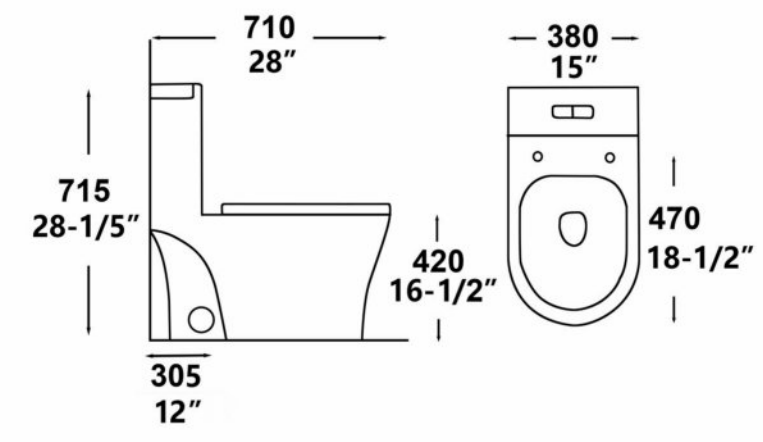

**2181**

Siphonic one-piece toilet  
 Size: 710x370x740mm (28"x14-1/2"x29")  
 S-trap.305mm Roughing-in

**2181-T**

Siphonic one-piece toilet  
 Size: 710x370x740mm (28"x14-1/2"x29")  
 S-trap.305mm Roughing-in

**2117Y**

Siphonic one-piece toilet  
 Size: 680x370x720mm (26-4/5"x14-3/5"x30-3/10")  
 S-trap.305mm Roughing-in

**2139Z**

Siphon two-piece toilet  
 Size: 720x400x800mm  
 S-trap:300mm Roughing-in

### 2182

Rimless One -piece toilet  
Size:680x410x760mm  
S-trap:300mm Roughing-in

### 2183

Rimless One -piece toilet  
Size:710x380x715mm  
S-trap:300mm Roughing-in

**832Y-MB**

Siphonic One-piece toilet  
Size:690x360x810mm  
S-trap:300mm Roughing-in

**832Y**

Siphonic One-piece toilet  
Size:690x360x810mm  
S-trap:300mm Roughing-in