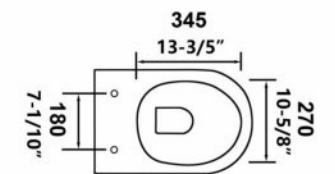

**0382Z-SMB**

Swirling Rush One-piece toilet  
Size:710x380x715mm  
S-trap:300mm Roughing-in

**0382Y-S**

Swirling Rush One-piece toilet  
Size:680x410x785mm  
S-trap:300mm Roughing-in

**0382Z-S**

Swirling Rush One-piece toilet  
Size:710x380x715mm  
S-trap:300mm Roughing-in

## RIMLESS FLUSHING

**RIMLESS** 

**WC-18001-R-MB**

Wall hung toilet  
Size:535x360x360mm  
P-trap:180mm Roughing-in

**RIMLESS** 

**WC-18001-L-MB**

Wall hung toilet  
Size:515x360x360mm  
P-trap:180mm Roughing-in

**RIMLESS** 

**WC-18001-R**

Wall hung toilet  
Size:535x360x360mm  
P-trap:180mm Roughing-in

**RIMLESS** 

**WC-18001-L**

Wall hung toilet  
Size:515x360x360mm  
P-trap:180mm Roughing-in