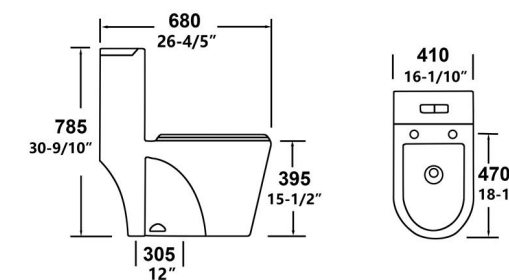

**0382Y**

Swirling Rush One-piece toilet  
Size:680x410x785mm  
S-trap:300mm Roughing-in

**0382Z-MB**

Swirling Rush One-piece toilet  
Size:710x380x715mm  
S-trap:300mm Roughing-in

**0382Z**

Swirling Rush One-piece toilet  
Size:710x380x715mm  
S-trap:300mm Roughing-in

Soft Slow Down Cover

Rimless Design

Bigger Sewage Drain

**OVS-2184**

Siphon one-piece toilet  
Size:680x470x700mm  
S-trap:300mm Roughing-in

**0382-SMB**

Swirling Rush One-piece toilet  
Size:680x410x785mm  
S-trap:300mm Roughing-in

**0382Z-SMB**

Swirling Rush One-piece toilet  
Size:710x380x715mm  
S-trap:300mm Roughing-in

**0382Y-S**

Swirling Rush One-piece toilet  
Size:680x410x785mm  
S-trap:300mm Roughing-in

**0382Z-S**

Swirling Rush One-piece toilet  
Size:710x380x715mm  
S-trap:300mm Roughing-in

## RIMLESS FLUSHING

**RIMLESS** 

**WC-18001-R-MB**

Wall hung toilet  
Size:535x360x360mm  
P-trap:180mm Roughing-in

**RIMLESS** 

**WC-18001-L-MB**

Wall hung toilet  
Size:515x360x360mm  
P-trap:180mm Roughing-in