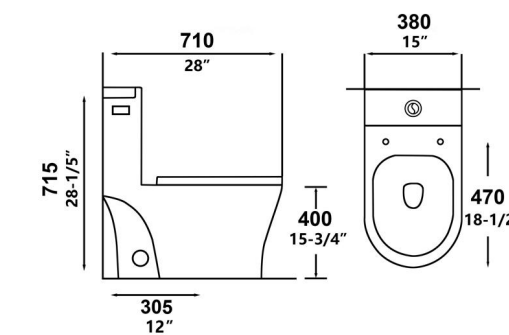

**0382Y**

Swirling Rush One-piece toilet  
Size:680x410x785mm  
S-trap:300mm Roughing-in

**0382Z-MB**

Swirling Rush One-piece toilet  
Size:710x380x715mm  
S-trap:300mm Roughing-in

**0382Z**

Swirling Rush One-piece toilet  
Size:710x380x715mm  
S-trap:300mm Roughing-in

Soft Slow Down Cover

Rimless Design

Bigger Sewage Drain

**OVS-2184**

Siphon one-piece toilet  
Size:680x470x700mm  
S-trap:300mm Roughing-in

**0382-SMB**

Swirling Rush One-piece toilet  
Size:680x410x785mm  
S-trap:300mm Roughing-in

**0382Z-SMB**

Swirling Rush One-piece toilet  
Size:710x380x715mm  
S-trap:300mm Roughing-in

**0382Y-S**

Swirling Rush One-piece toilet  
Size:680x410x785mm  
S-trap:300mm Roughing-in

**0382Z-S**

Swirling Rush One-piece toilet  
Size:710x380x715mm  
S-trap:300mm Roughing-in

## RIMLESS FLUSHING

**RIMLESS** 

**WC-18001-R-MB**

Wall hung toilet  
Size:535x360x360mm  
P-trap:180mm Roughing-in

**RIMLESS** 

**WC-18001-L-MB**

Wall hung toilet  
Size:515x360x360mm  
P-trap:180mm Roughing-in