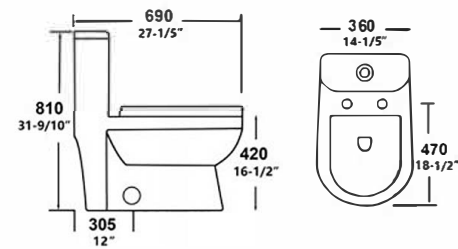

**2117Y**

Siphonic one-piece toilet  
 Size: 680x370x720mm (26-4/5"x14-3/5"x30-3/10")  
 S-trap.305mm Roughing-in

**2139Z**

Siphon two-piece toilet  
 Size: 720x400x800mm  
 S-trap:300mm Roughing-in

### 2183

Rimless One -piece toilet  
Size:710x380x715mm  
S-trap:300mm Roughing-in

**832Y-MB**

Siphonic One-piece toilet  
Size:690x360x810mm  
S-trap:300mm Roughing-in

**832Y**

Siphonic One-piece toilet  
Size:690x360x810mm  
S-trap:300mm Roughing-in

**832Z-MB**

Siphonic One-piece toilet  
Size:690x380x765mm  
S-trap:300mm Roughing-in

**832Z**

Siphonic One-piece toilet  
Size:690x380x765mm  
S-trap:300mm Roughing-in

**0382Y-MB**

Swirling Rush One-piece toilet  
Size:680x410x785mm  
S-trap:300mm Roughing-in

**0382Y**

Swirling Rush One-piece toilet  
Size:680x410x785mm  
S-trap:300mm Roughing-in

**0382Z-MB**

Swirling Rush One-piece toilet  
Size:710x380x715mm  
S-trap:300mm Roughing-in

**0382Z**

Swirling Rush One-piece toilet  
Size:710x380x715mm  
S-trap:300mm Roughing-in