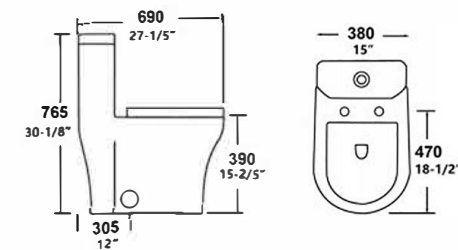

**2117Y**

Siphonic one-piece toilet  
 Size: 680x370x720mm (26-4/5"x14-3/5"x30-3/10")  
 S-trap.305mm Roughing-in

**2139Z**

Siphon two-piece toilet  
 Size: 720x400x800mm  
 S-trap:300mm Roughing-in

### 2183

Rimless One -piece toilet  
Size:710x380x715mm  
S-trap:300mm Roughing-in

**832Y-MB**

Siphonic One-piece toilet  
Size:690x360x810mm  
S-trap:300mm Roughing-in

**832Y**

Siphonic One-piece toilet  
Size:690x360x810mm  
S-trap:300mm Roughing-in

**832Z-MB**

Siphonic One-piece toilet  
Size:690x380x765mm  
S-trap:300mm Roughing-in

**832Z**

Siphonic One-piece toilet  
Size:690x380x765mm  
S-trap:300mm Roughing-in

**0382Y-MB**

Swirling Rush One-piece toilet  
Size:680x410x785mm  
S-trap:300mm Roughing-in

**0382Y**

Swirling Rush One-piece toilet  
Size:680x410x785mm  
S-trap:300mm Roughing-in

**0382Z-MB**

Swirling Rush One-piece toilet  
Size:710x380x715mm  
S-trap:300mm Roughing-in

**0382Z**

Swirling Rush One-piece toilet  
Size:710x380x715mm  
S-trap:300mm Roughing-in