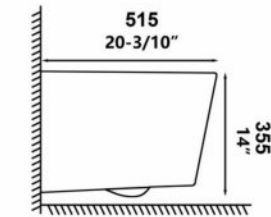

Soft Slow Down Cover

Rimless Design

Bigger Sewage Drain

**OVS-2184**

Siphon one-piece toilet  
Size:680x470x700mm  
S-trap:300mm Roughing-in

**0382-SMB**

Swirling Rush One-piece toilet  
Size:680x410x785mm  
S-trap:300mm Roughing-in

**0382Z-SMB**

Swirling Rush One-piece toilet  
Size:710x380x715mm  
S-trap:300mm Roughing-in

**0382Y-S**

Swirling Rush One-piece toilet  
Size:680x410x785mm  
S-trap:300mm Roughing-in

**0382Z-S**

Swirling Rush One-piece toilet  
Size:710x380x715mm  
S-trap:300mm Roughing-in

## RIMLESS FLUSHING

**RIMLESS** 

**WC-18001-R-MB**

Wall hung toilet  
Size:535x360x360mm  
P-trap:180mm Roughing-in

**RIMLESS** 

**WC-18001-L-MB**

Wall hung toilet  
Size:515x360x360mm  
P-trap:180mm Roughing-in

**RIMLESS** 

**WC-18001-R**

Wall hung toilet  
Size:535x360x360mm  
P-trap:180mm Roughing-in

**RIMLESS** 

**WC-18001-L**

Wall hung toilet  
Size:515x360x360mm  
P-trap:180mm Roughing-in