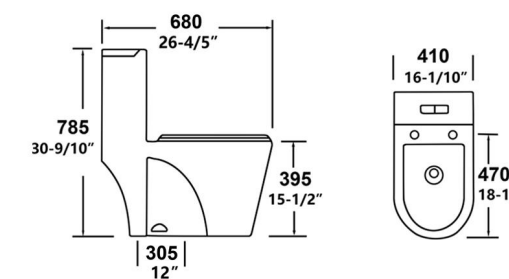

**0382Y**

Swirling Rush One-piece toilet  
Size:680x410x785mm  
S-trap:300mm Roughing-in

**0382Z-MB**

Swirling Rush One-piece toilet  
Size:710x380x715mm  
S-trap:300mm Roughing-in

**0382Z**

Swirling Rush One-piece toilet  
Size:710x380x715mm  
S-trap:300mm Roughing-in

Soft Slow Down Cover

Rimless Design

Bigger Sewage Drain

**OVS-2184**

Siphon one-piece toilet  
Size:680x470x700mm  
S-trap:300mm Roughing-in

**0382-SMB**

Swirling Rush One-piece toilet  
Size:680x410x785mm  
S-trap:300mm Roughing-in

**0382Z-SMB**

Swirling Rush One-piece toilet  
Size:710x380x715mm  
S-trap:300mm Roughing-in

**0382Y-S**

Swirling Rush One-piece toilet  
Size:680x410x785mm  
S-trap:300mm Roughing-in

**0382Z-S**

Swirling Rush One-piece toilet  
Size:710x380x715mm  
S-trap:300mm Roughing-in

## RIMLESS FLUSHING

**RIMLESS** 

**WC-18001-R-MB**

Wall hung toilet  
Size:535x360x360mm  
P-trap:180mm Roughing-in

**RIMLESS** 

**WC-18001-L-MB**

Wall hung toilet  
Size:515x360x360mm  
P-trap:180mm Roughing-in