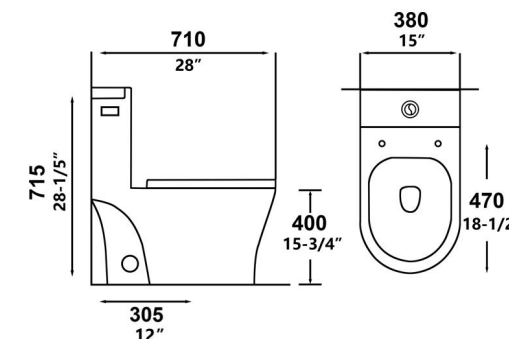

Soft Slow Down Cover

Rimless Design

Bigger Sewage Drain

**OVS-2184**

Siphon one-piece toilet  
Size:680x470x700mm  
S-trap:300mm Roughing-in

**0382-SMB**

Swirling Rush One-piece toilet  
Size:680x410x785mm  
S-trap:300mm Roughing-in

**0382Z-SMB**

Swirling Rush One-piece toilet  
Size:710x380x715mm  
S-trap:300mm Roughing-in

**0382Y-S**

Swirling Rush One-piece toilet  
Size:680x410x785mm  
S-trap:300mm Roughing-in

**0382Z-S**

Swirling Rush One-piece toilet  
Size:710x380x715mm  
S-trap:300mm Roughing-in

## RIMLESS FLUSHING

**RIMLESS** 

**WC-18001-R-MB**

Wall hung toilet  
Size:535x360x360mm  
P-trap:180mm Roughing-in

**RIMLESS** 

**WC-18001-L-MB**

Wall hung toilet  
Size:515x360x360mm  
P-trap:180mm Roughing-in

**RIMLESS** 

**WC-18001-R**

Wall hung toilet  
Size:535x360x360mm  
P-trap:180mm Roughing-in

**RIMLESS** 

**WC-18001-L**

Wall hung toilet  
Size:515x360x360mm  
P-trap:180mm Roughing-in