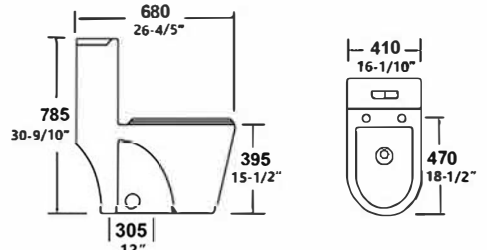

### 2183

Rimless One -piece toilet  
Size:710x380x715mm  
S-trap:300mm Roughing-in

**832Y-MB**

Siphonic One-piece toilet  
Size:690x360x810mm  
S-trap:300mm Roughing-in

**832Y**

Siphonic One-piece toilet  
Size:690x360x810mm  
S-trap:300mm Roughing-in

**832Z-MB**

Siphonic One-piece toilet  
Size:690x380x765mm  
S-trap:300mm Roughing-in

**832Z**

Siphonic One-piece toilet  
Size:690x380x765mm  
S-trap:300mm Roughing-in

**0382Y-MB**

Swirling Rush One-piece toilet  
Size:680x410x785mm  
S-trap:300mm Roughing-in

**0382Y**

Swirling Rush One-piece toilet  
Size:680x410x785mm  
S-trap:300mm Roughing-in

**0382Z-MB**

Swirling Rush One-piece toilet  
Size:710x380x715mm  
S-trap:300mm Roughing-in

**0382Z**

Swirling Rush One-piece toilet  
Size:710x380x715mm  
S-trap:300mm Roughing-in

Soft Slow Down Cover

Rimless Design

Bigger Sewage Drain

**OVS-2184**

Siphon one-piece toilet  
Size:680x470x700mm  
S-trap:300mm Roughing-in

**0382-SMB**

Swirling Rush One-piece toilet  
Size:680x410x785mm  
S-trap:300mm Roughing-in