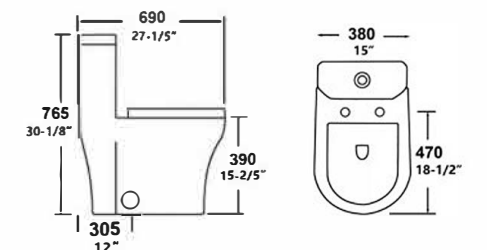

**2117Y**

Siphonic one-piece toilet  
 Size: 680x370x720mm (26-4/5"x14-3/5"x30-3/10")  
 S-trap.305mm Roughing-in

**2139Z**

Siphon two-piece toilet  
 Size: 720x400x800mm  
 S-trap:300mm Roughing-in

### 2183

Rimless One -piece toilet  
Size:710x380x715mm  
S-trap:300mm Roughing-in

**832Y-MB**

Siphonic One-piece toilet  
Size:690x360x810mm  
S-trap:300mm Roughing-in

**832Y**

Siphonic One-piece toilet  
Size:690x360x810mm  
S-trap:300mm Roughing-in

**832Z-MB**

Siphonic One-piece toilet  
Size:690x380x765mm  
S-trap:300mm Roughing-in

**832Z**

Siphonic One-piece toilet  
Size:690x380x765mm  
S-trap:300mm Roughing-in

**0382Y-MB**

Swirling Rush One-piece toilet  
Size:680x410x785mm  
S-trap:300mm Roughing-in

**0382Y**

Swirling Rush One-piece toilet  
Size:680x410x785mm  
S-trap:300mm Roughing-in

**0382Z-MB**

Swirling Rush One-piece toilet  
Size:710x380x715mm  
S-trap:300mm Roughing-in

**0382Z**

Swirling Rush One-piece toilet  
Size:710x380x715mm  
S-trap:300mm Roughing-in