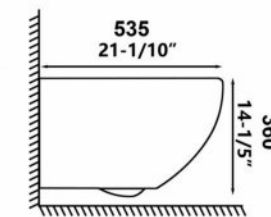

Soft Slow Down Cover

Rimless Design

Bigger Sewage Drain

**OVS-2184**

Siphon one-piece toilet  
Size:680x470x700mm  
S-trap:300mm Roughing-in

**0382-SMB**

Swirling Rush One-piece toilet  
Size:680x410x785mm  
S-trap:300mm Roughing-in

**0382Z-SMB**

Swirling Rush One-piece toilet  
Size:710x380x715mm  
S-trap:300mm Roughing-in

**0382Y-S**

Swirling Rush One-piece toilet  
Size:680x410x785mm  
S-trap:300mm Roughing-in

**0382Z-S**

Swirling Rush One-piece toilet  
Size:710x380x715mm  
S-trap:300mm Roughing-in

## RIMLESS FLUSHING

**RIMLESS** 

**WC-18001-R-MB**

Wall hung toilet  
Size:535x360x360mm  
P-trap:180mm Roughing-in

**RIMLESS** 

**WC-18001-L-MB**

Wall hung toilet  
Size:515x360x360mm  
P-trap:180mm Roughing-in

**RIMLESS** 

**WC-18001-R**

Wall hung toilet  
Size:535x360x360mm  
P-trap:180mm Roughing-in

**RIMLESS** 

**WC-18001-L**

Wall hung toilet  
Size:515x360x360mm  
P-trap:180mm Roughing-in