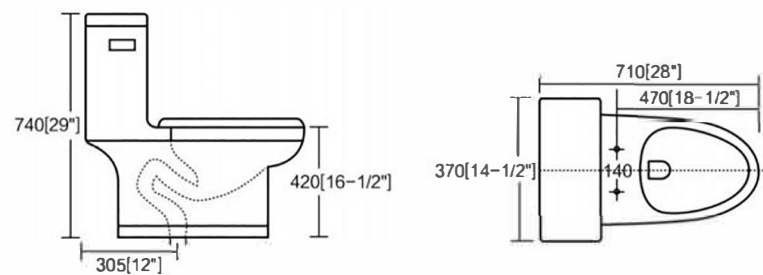

AUTOMATIC  
COVER

DIMENSIONAL DRAWING

MAIN FUNCTION

- Bidet Washing
- Hip Washing
- Moving Massage
- Warm Wind Drying
- Self-Cleaning Nozzle
- Night Light
- Kids Mode
- Electrical Leakage Protection
- Auto Open/Close Cover & Feet Sensor Open/Close Cover & Remote Controlled Open/Close Cover
- Adjustable Water Temperature
- Adjustable Drying Temperature
- Adjustable Seat Temperature
- Adjustable Nozzle Position
- Water Pressure Adjusting
- Power Outage Flushing
- Strong And Soft Spraying

**2181**

Siphonic one-piece toilet  
 Size: 710x370x740mm (28"x14-1/2"x29")  
 S-trap.305mm Roughing-in

**2181-T**

Siphonic one-piece toilet  
 Size: 710x370x740mm (28"x14-1/2"x29")  
 S-trap.305mm Roughing-in

**2117Y**

Siphonic one-piece toilet  
 Size: 680x370x720mm (26-4/5"x14-3/5"x30-3/10")  
 S-trap.305mm Roughing-in

**2139Z**

Siphon two-piece toilet  
 Size: 720x400x800mm  
 S-trap:300mm Roughing-in

**RIMLESS** 

**WC-18001-R**

Wall hung toilet  
Size:535x360x360mm  
P-trap:180mm Roughing-in

**RIMLESS** 

**WC-18001-L**

Wall hung toilet  
Size:515x360x360mm  
P-trap:180mm Roughing-in