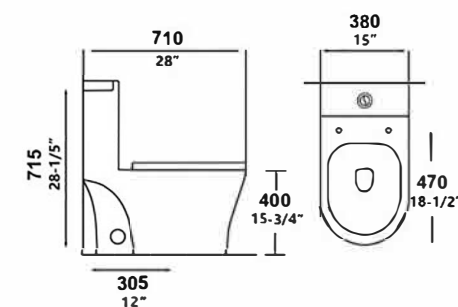

### 2183

Rimless One -piece toilet  
Size:710x380x715mm  
S-trap:300mm Roughing-in

**832Y-MB**

Siphonic One-piece toilet  
Size:690x360x810mm  
S-trap:300mm Roughing-in

**832Y**

Siphonic One-piece toilet  
Size:690x360x810mm  
S-trap:300mm Roughing-in

**832Z-MB**

Siphonic One-piece toilet  
Size:690x380x765mm  
S-trap:300mm Roughing-in

**832Z**

Siphonic One-piece toilet  
Size:690x380x765mm  
S-trap:300mm Roughing-in

**0382Y-MB**

Swirling Rush One-piece toilet  
Size:680x410x785mm  
S-trap:300mm Roughing-in

**0382Y**

Swirling Rush One-piece toilet  
Size:680x410x785mm  
S-trap:300mm Roughing-in

**0382Z-MB**

Swirling Rush One-piece toilet  
Size:710x380x715mm  
S-trap:300mm Roughing-in

**0382Z**

Swirling Rush One-piece toilet  
Size:710x380x715mm  
S-trap:300mm Roughing-in

Soft Slow Down Cover

Rimless Design

Bigger Sewage Drain

**OVS-2184**

Siphon one-piece toilet  
Size:680x470x700mm  
S-trap:300mm Roughing-in

**0382-SMB**

Swirling Rush One-piece toilet  
Size:680x410x785mm  
S-trap:300mm Roughing-in