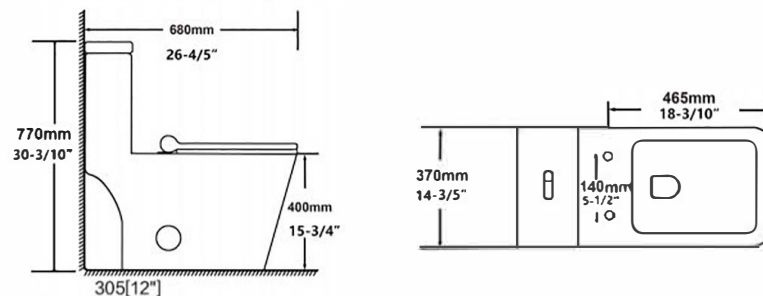

**2181**

Siphonic one-piece toilet  
 Size: 710x370x740mm (28"x14-1/2"x29")  
 S-trap.305mm Roughing-in

**2181-T**

Siphonic one-piece toilet  
 Size: 710x370x740mm (28"x14-1/2"x29")  
 S-trap.305mm Roughing-in

**2117Y**

Siphonic one-piece toilet  
 Size: 680x370x720mm (26-4/5"x14-3/5"x30-3/10")  
 S-trap.305mm Roughing-in

**2139Z**

Siphon two-piece toilet  
 Size: 720x400x800mm  
 S-trap:300mm Roughing-in

### 2183

Rimless One -piece toilet  
Size:710x380x715mm  
S-trap:300mm Roughing-in

**832Y-MB**

Siphonic One-piece toilet  
Size:690x360x810mm  
S-trap:300mm Roughing-in

**832Y**

Siphonic One-piece toilet  
Size:690x360x810mm  
S-trap:300mm Roughing-in

**RIMLESS** 

**WC-18001-R**

Wall hung toilet  
Size:535x360x360mm  
P-trap:180mm Roughing-in

**RIMLESS** 

**WC-18001-L**

Wall hung toilet  
Size:515x360x360mm  
P-trap:180mm Roughing-in