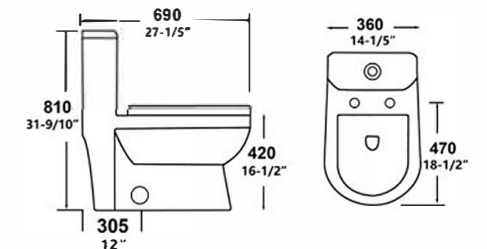

**2117Y**

Siphonic one-piece toilet  
 Size: 680x370x720mm (26-4/5"x14-3/5"x30-3/10")  
 S-trap.305mm Roughing-in

**2139Z**

Siphon two-piece toilet  
 Size: 720x400x800mm  
 S-trap:300mm Roughing-in

### 2183

Rimless One -piece toilet  
Size:710x380x715mm  
S-trap:300mm Roughing-in

**832Y-MB**

Siphonic One-piece toilet  
Size:690x360x810mm  
S-trap:300mm Roughing-in

**832Y**

Siphonic One-piece toilet  
Size:690x360x810mm  
S-trap:300mm Roughing-in

**832Z-MB**

Siphonic One-piece toilet  
Size:690x380x765mm  
S-trap:300mm Roughing-in

**832Z**

Siphonic One-piece toilet  
Size:690x380x765mm  
S-trap:300mm Roughing-in

**0382Y-MB**

Swirling Rush One-piece toilet  
Size:680x410x785mm  
S-trap:300mm Roughing-in

**0382Y**

Swirling Rush One-piece toilet  
Size:680x410x785mm  
S-trap:300mm Roughing-in

**0382Z-MB**

Swirling Rush One-piece toilet  
Size:710x380x715mm  
S-trap:300mm Roughing-in

**0382Z**

Swirling Rush One-piece toilet  
Size:710x380x715mm  
S-trap:300mm Roughing-in