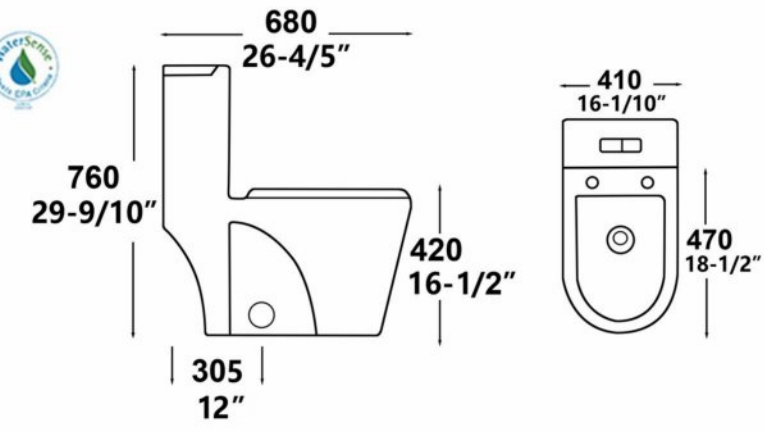

**2181**

Siphonic one-piece toilet  
 Size: 710x370x740mm (28"x14-1/2"x29")  
 S-trap.305mm Roughing-in

**2181-T**

Siphonic one-piece toilet  
 Size: 710x370x740mm (28"x14-1/2"x29")  
 S-trap.305mm Roughing-in

**2117Y**

Siphonic one-piece toilet  
 Size: 680x370x720mm (26-4/5"x14-3/5"x30-3/10")  
 S-trap.305mm Roughing-in

**2139Z**

Siphon two-piece toilet  
 Size: 720x400x800mm  
 S-trap:300mm Roughing-in

### 2182

Rimless One -piece toilet  
Size:680x410x760mm  
S-trap:300mm Roughing-in

### 2183

Rimless One -piece toilet  
Size:710x380x715mm  
S-trap:300mm Roughing-in

**832Y-MB**

Siphonic One-piece toilet  
Size:690x360x810mm  
S-trap:300mm Roughing-in

**832Y**

Siphonic One-piece toilet  
Size:690x360x810mm  
S-trap:300mm Roughing-in