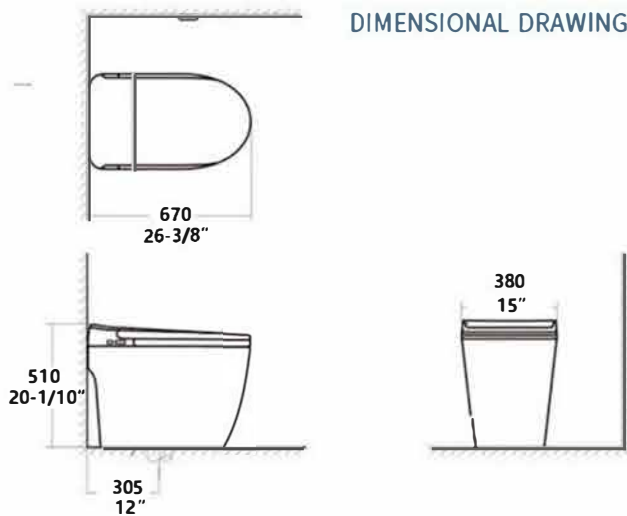

DIMENSIONAL DRAWING

MAIN FUNCTION

- Bidet Washing
- Hip Washing
- Moving Massage
- Warm Wind Drying
- Self-Cleaning Nozzle
- Night Light
- LED Display
- Kids Mode
- Auto Open/Close Cover & Feet Sensor Open/Close Cover & Remote Controlled Open/Close Cover
- Adjustable Water Temperature
- Adjustable Drying Temperature
- Adjustable Seat Temperature
- Adjustable Nozzle Position
- Water Pressure Adjusting
- Power Outage Flushing
- Electrical Leakage Protection
- Strong And Soft Spraying