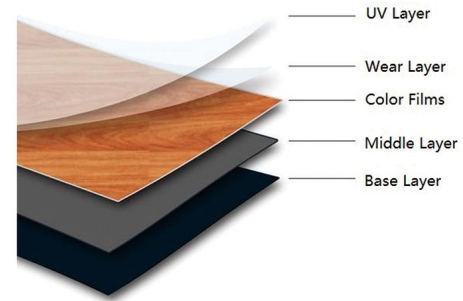

LVT Flooring

LVT stands for Luxury Vinyl Tile, which is now widely referred to as LVP (Luxury Vinyl Plank) or LVF (Luxury Vinyl Flooring).

LVT is a layered tile or plank consisting of PVC, print film and embossed wear layer that boasts beautiful designs, diverse functionality and affordability.

LVT Flooring

Product:	LVT Flooring (100% Virgin Environmental Friendly)
Thickness:	1.5mm, 2.0mm, 2.5mm, 3.0mm
Wear layer:	0.007mm, 0.1mm, 0.15mm, 0.2mm, 0.3mm, 0.5mm, 0.7mm
Size:	6"X36", 7"X48", 9"X48", 18"x18", 24"x24" or customized.
Edge Style:	Square Edge/ Micro Bevel
Surface:	Plain Surface/ BP surface/ Stone surface
Type:	Glue down, Vinyl Flooring Plank
FREE SAMPLES For More Product, Please Contact Us To Get The Catalog.	