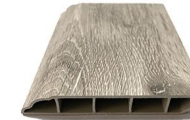

LVT Flooring

Product:	LVT Flooring (100% Virgin Environmental Friendly)
Thickness:	1.5mm, 2.0mm, 2.5mm, 3.0mm
Wear layer:	0.007mm, 0.1mm, 0.15mm, 0.2mm, 0.3mm, 0.5mm, 0.7mm
Size:	6"X36", 7"X48", 9"X48", 18"x18", 24"x24" or customized.
Edge Style:	Square Edge/ Micro Bevel
Surface:	Plain Surface/ BP surface/ Stone surface
Type:	Glue down, Vinyl Flooring Plank
FREE SAMPLES For More Product, Please Contact Us To Get The Catalog.	

Application:

What accessories we can supply:

SPC flooring accessories:

SPC Skirting 1
2400*60*12

SPC Skirting 3
2400*80*12

SPC Reducer
2400*45*8

SPC End Cap
2400*35*8

SPC Quarter Round
2400*28*15

SPC Stair Nose 1
2400*55*18

SPC T-Moulding
2400*45*6

SPC Stair Board L-1
2400*130*25

Laminate flooring accessories:

Skirting Board
2400*60*15mm

Skirting Board
2400*60*15mm

End Cap
2400*35*12mm

T-Molding
2400*45*10mm