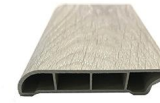

LVT Flooring

LVT stands for Luxury Vinyl Tile, which is now widely referred to as LVP (Luxury Vinyl Plank) or LVF (Luxury Vinyl Flooring).

LVT is a layered tile or plank consisting of PVC, print film and embossed wear layer that boasts beautiful designs, diverse functionality and affordability.

LVT Flooring

Product:	LVT Flooring (100% Virgin Environmental Friendly)
Thickness:	1.5mm, 2.0mm, 2.5mm, 3.0mm
Wear layer:	0.007mm, 0.1mm, 0.15mm, 0.2mm, 0.3mm, 0.5mm, 0.7mm
Size:	6"X36", 7"X48", 9"X48", 18"x18", 24"x24" or customized.
Edge Style:	Square Edge/ Micro Bevel
Surface:	Plain Surface/ BP surface/ Stone surface
Type:	Glue down, Vinyl Flooring Plank
FREE SAMPLES For More Product, Please Contact Us To Get The Catalog.	

Application:

What accessories we can supply:

SPC flooring accessories:

SPC Skirting 1
2400*60*12

SPC Skirting 3
2400*80*12

SPC Reducer
2400*45*8

SPC End Cap
2400*35*8

SPC Quarter Round
2400*28*15

SPC Stair Nose 1
2400*55*18

SPC T-Moulding
2400*45*6

SPC Stair Board L-1
2400*130*25

Laminate flooring accessories:

Skirting Board
2400*60*15mm

Skirting Board
2400*60*15mm

End Cap
2400*35*12mm

T-Molding
2400*45*10mm